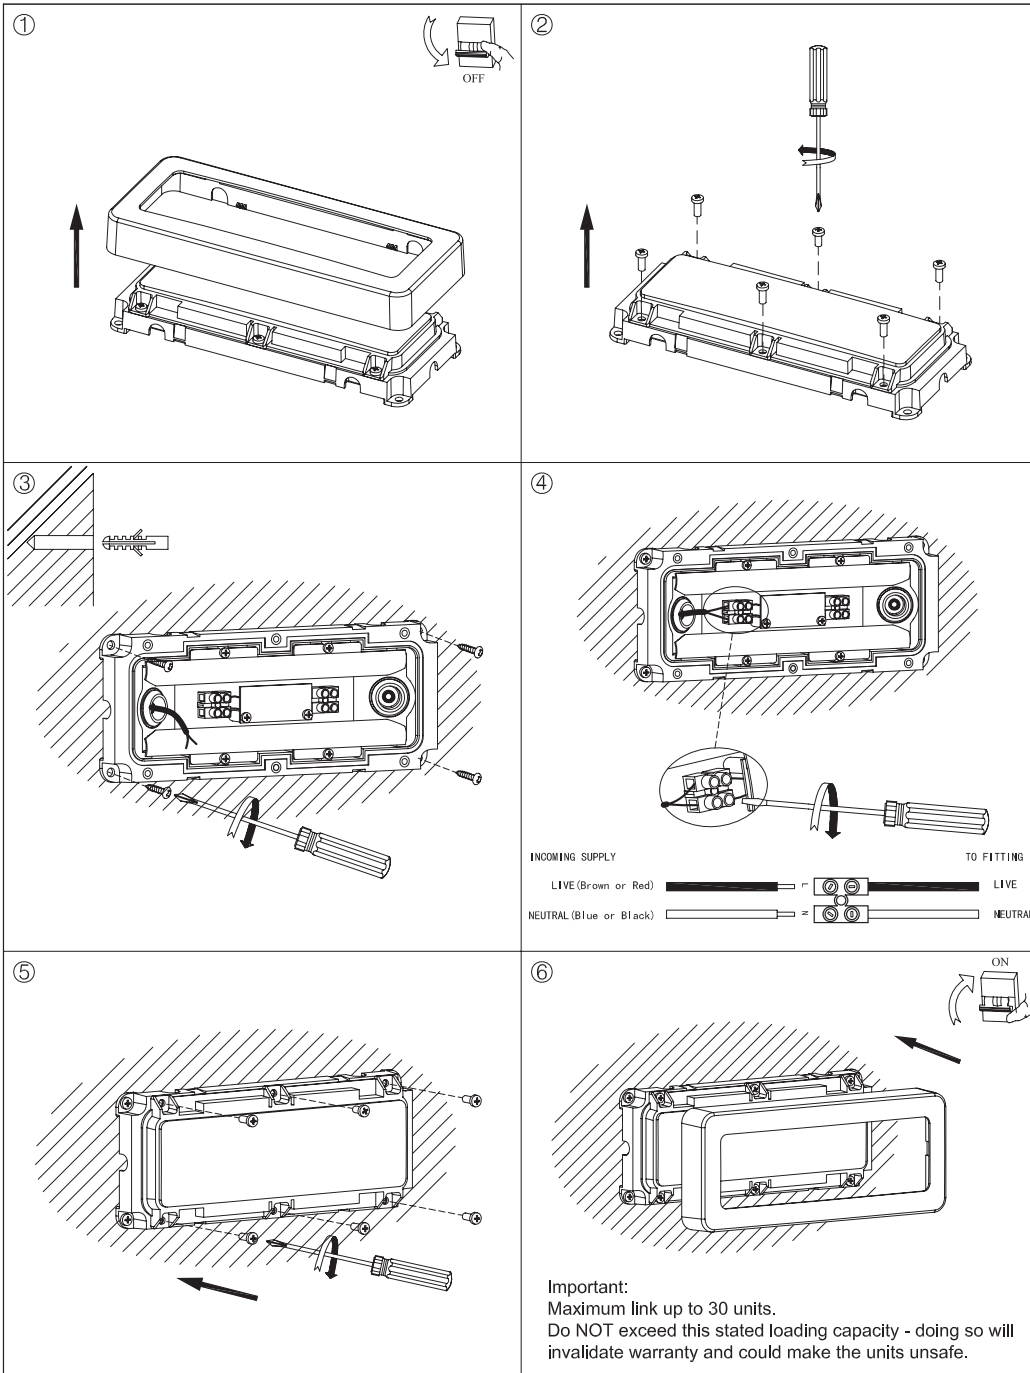

INSTRUCTION MANUAL

Prim WL Grey LED Rectangular 96773

This item contains unchangeable LED

400	LM
5	W
3000	K
>80	CRI
30000	H
15000	ON/OFF

Overall Size: