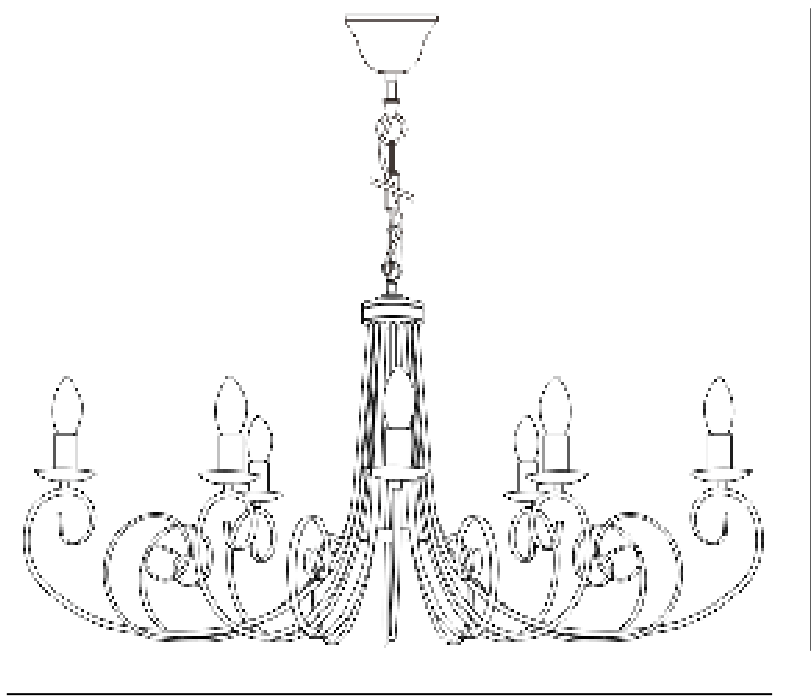

INSTRUCTION MANUAL

Esposito HL 8 Rusty Colored
90906

100cm

ø 65cm