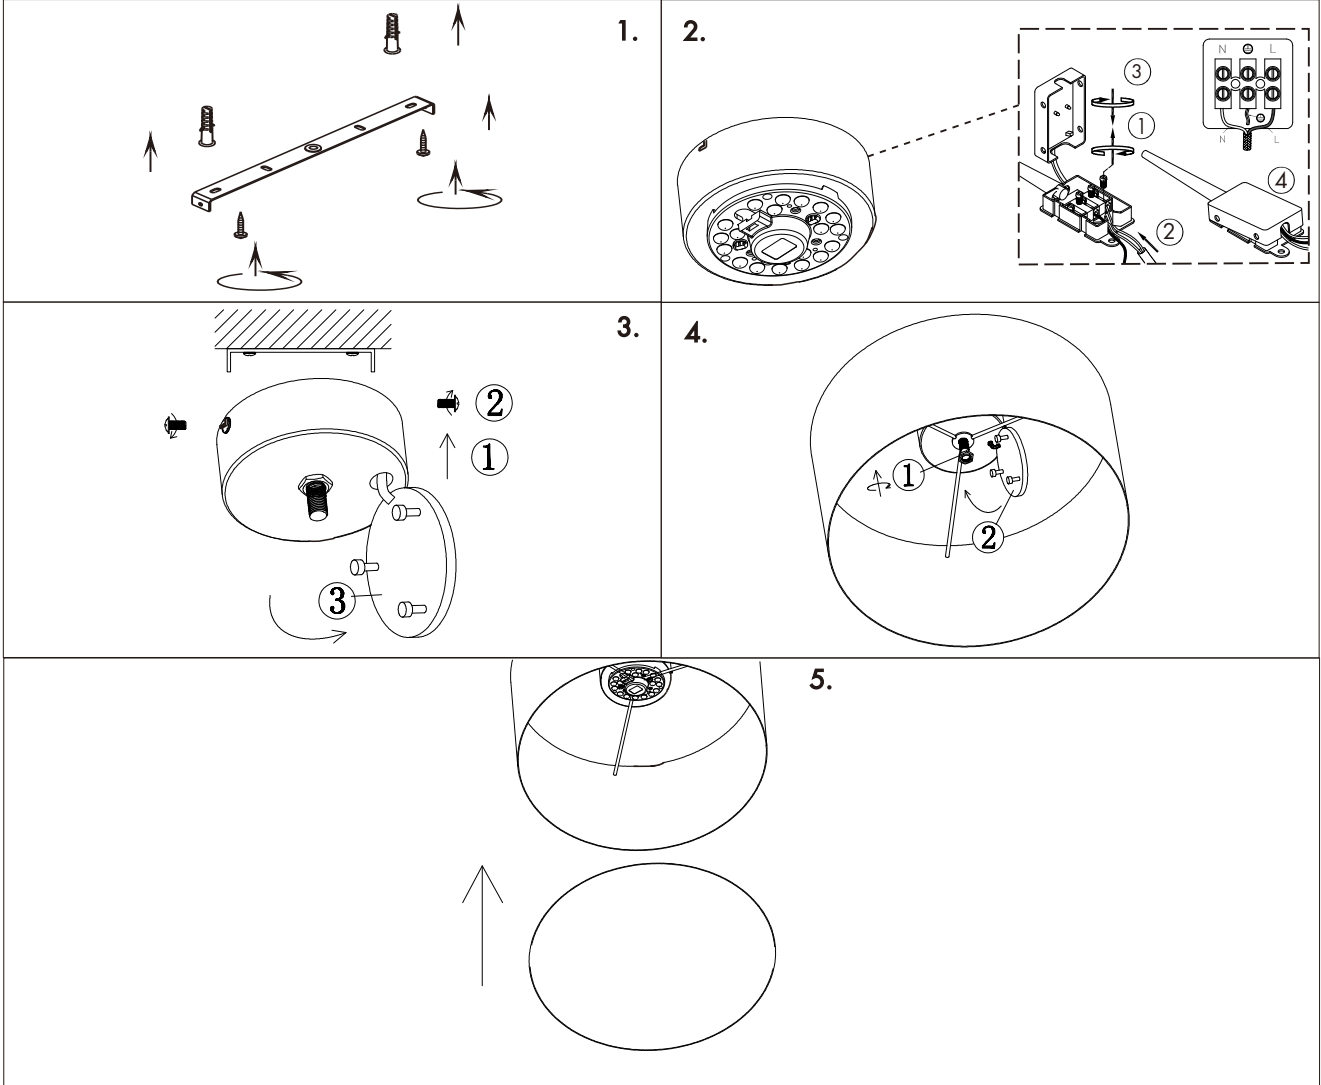

INSTRUCTION MANUAL

220~240V
50Hz

SMD 10W
20 LED/M
SMD 20W
40 LED/M

GUARANTEE
2 YEAR

Drum CL LED

Drum CL LED 30

Ceiling plate: LED Module 10W

Overall size:

30cm

This item contains changeable LED module

| | |
|-------|--------|
| 950 | LM |
| 10 | W |
| 2700 | K |
| >80 | CRI |
| 30000 | H |
| 30000 | ON/OFF |

| | |
|-------|--------|
| 1900 | LM |
| 20 | W |
| 2700 | K |
| >80 | CRI |
| 30000 | H |
| 30000 | ON/OFF |

Drum CL LED 40

Ceiling plate: LED Module 20W

Overall size:

40cm