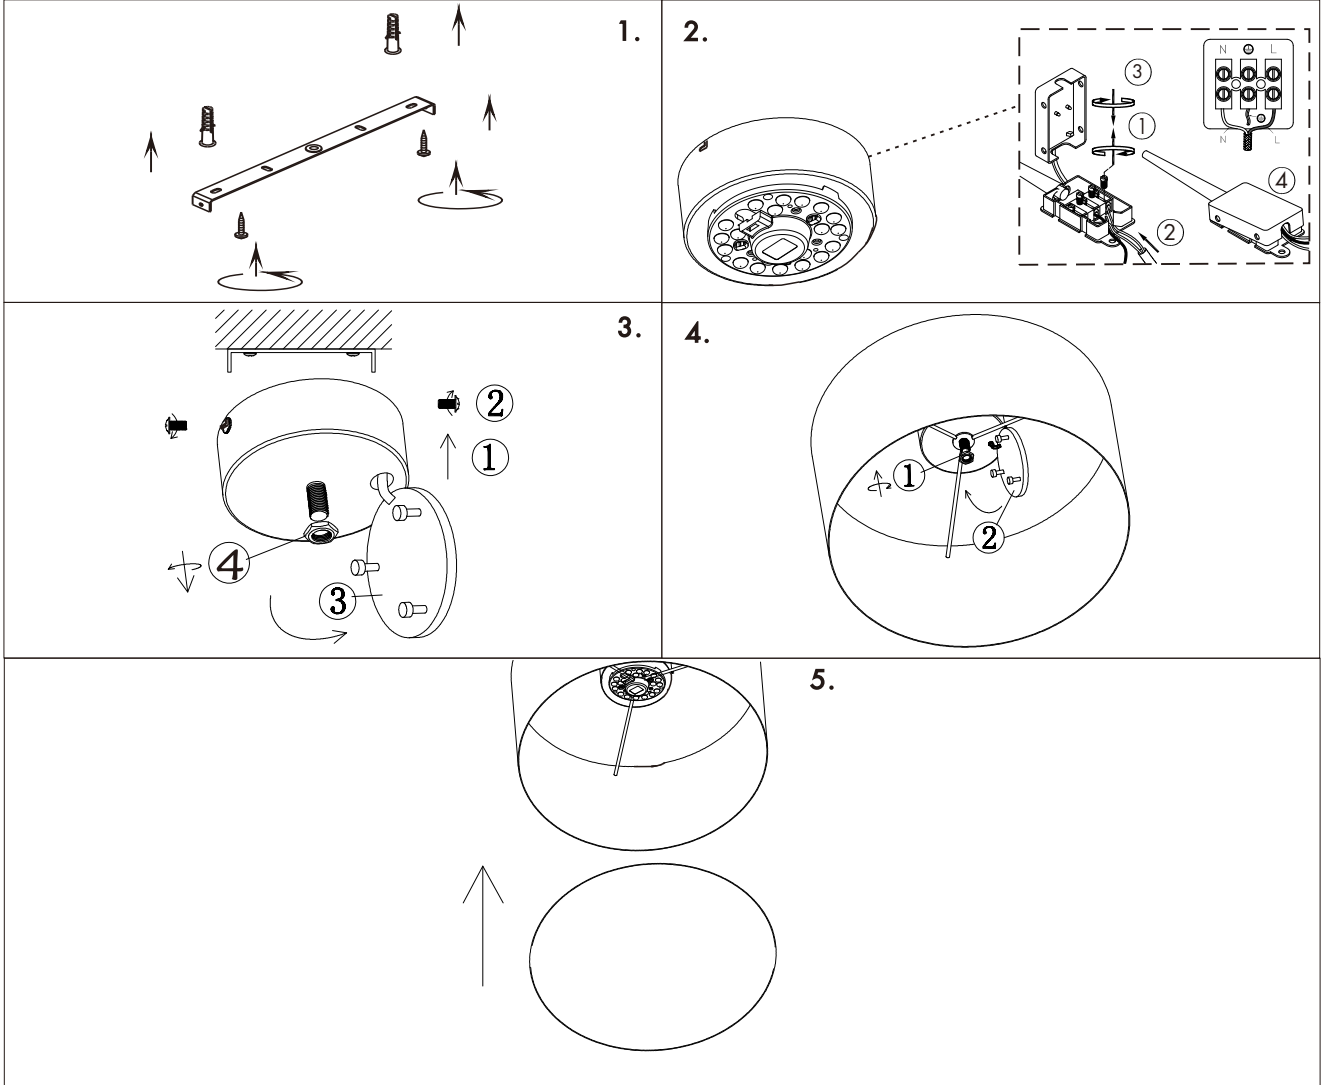

INSTRUCTION MANUAL

Drum CL LED

Drum CL LED 30

Ceiling plate: LED Module 10W

Overall size:

This item contains changeable LED module

950	LM
10	W
2700	K
>80	CRI
30000	H
30000	ON/OFF

1900	LM
20	W
2700	K
>80	CRI
30000	H
30000	ON/OFF

Drum CL LED 40

Ceiling plate: LED Module 20W

Overall size: