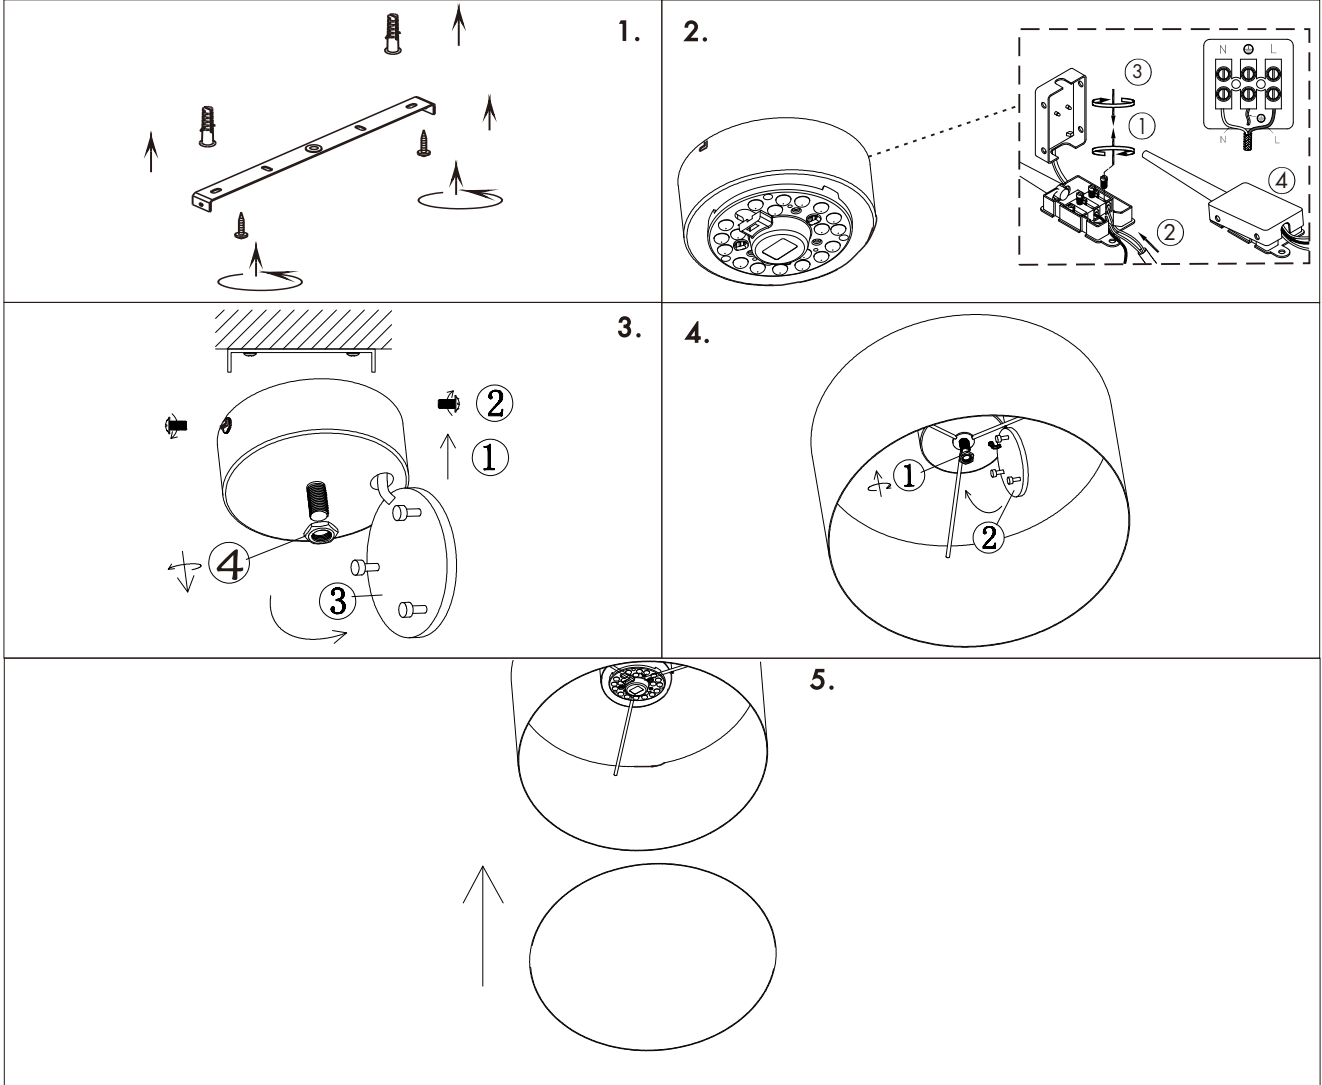

## Drum CL LED

Drum CL LED 30

Ceiling plate: LED Module 10W

Overall size:

12cm

30cm

This item contains changeable LED module

950	LM
10	W
2700	K
>80	CRI
30000	H
30000	ON/OFF

1900	LM
20	W
2700	K
>80	CRI
30000	H
30000	ON/OFF

Drum CL LED 40

Ceiling plate: LED Module 20W

Overall size:

12cm

40cm