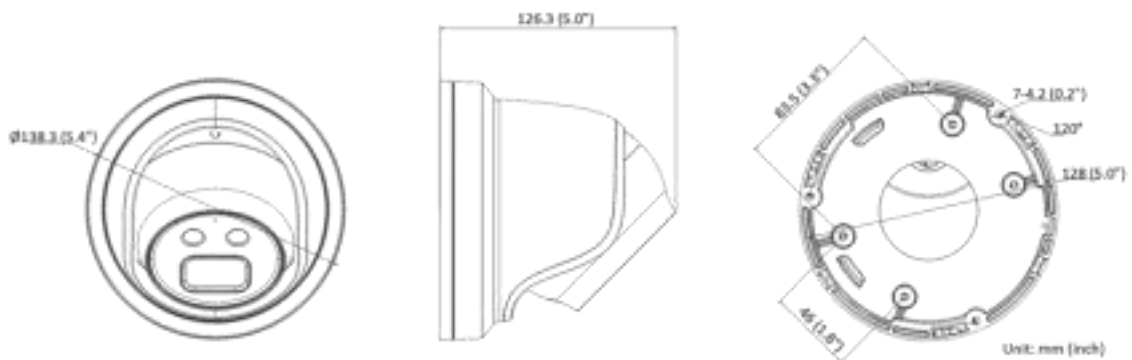

▪ **Dimension**

▪ **Accessory**

DS-1276ZJ-SUS
Corner Mount

DS-1271ZJ-140
Pendent Mount

DS-1275ZJ-SUS
Vertical Pole Mount

DS-1280ZJ-DM21
Junction Box

DS-1273ZJ-140
Wall Mount