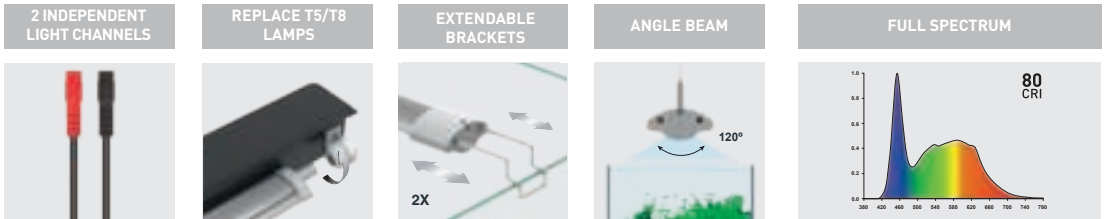

EASY LED UNIVERSAL 2.0

FRESHWATER

SECURE

ECONOMIC

ECOLOGIC

LOW
CONSUMPTION

FOR ALL
AQUARIUM
BRANDS