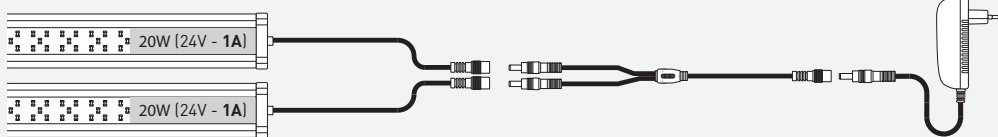

*Without EASY LED UNIVERSAL end caps

EASY LED UNIVERSAL 2.0

SPARE PARTS

EXTENSION CABLE | 10847

SPLITTER CABLE B/B | 11146

SPLITTER CABLE R/B | 12952

PLASTIC END CAPS | 13649

KIT STAINLESS STEEL CABLE | 10840

EXTENDABLE BRACKETS | 14036

PLASTIC END CAPS (1200/1450mm) | 13650

When using the SPLITTER CABLE, the adaptor must be appropriate.

INPUT = OUTPUT

Example:

This product is only intended to be used for aquariophily, for the purposes of photosynthesis, and may never be used for other purposes.

Photosynthetic efficiency > 1.2 µmol/J

ADAPTORS

Adaptor 1A	Adaptor 1,5A	Adaptor 2A	Adaptor 2,5A	Adaptor 3,75A	Adaptor 5A
24V	24V	24V	24V	24V	24V
EASY LED UNIVERSAL 438	EASY LED UNIVERSAL 549 EASY LED UNIVERSAL 590	EASY LED UNIVERSAL 742 EASY LED UNIVERSAL 849 EASY LED UNIVERSAL 895	EASY LED UNIVERSAL 1047	EASY LED UNIVERSAL 1149 EASY LED UNIVERSAL 1200 EASY LED UNIVERSAL 1450	If a SPLITTER CABLE is used
10024	10025	10026	10027	11158	11242