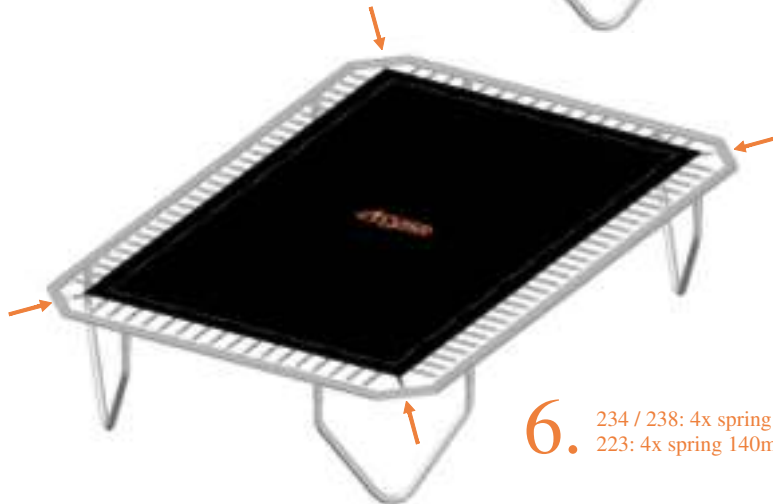

5. 234/238: 78/90x spring 215mm
223: 66x spring 175mm