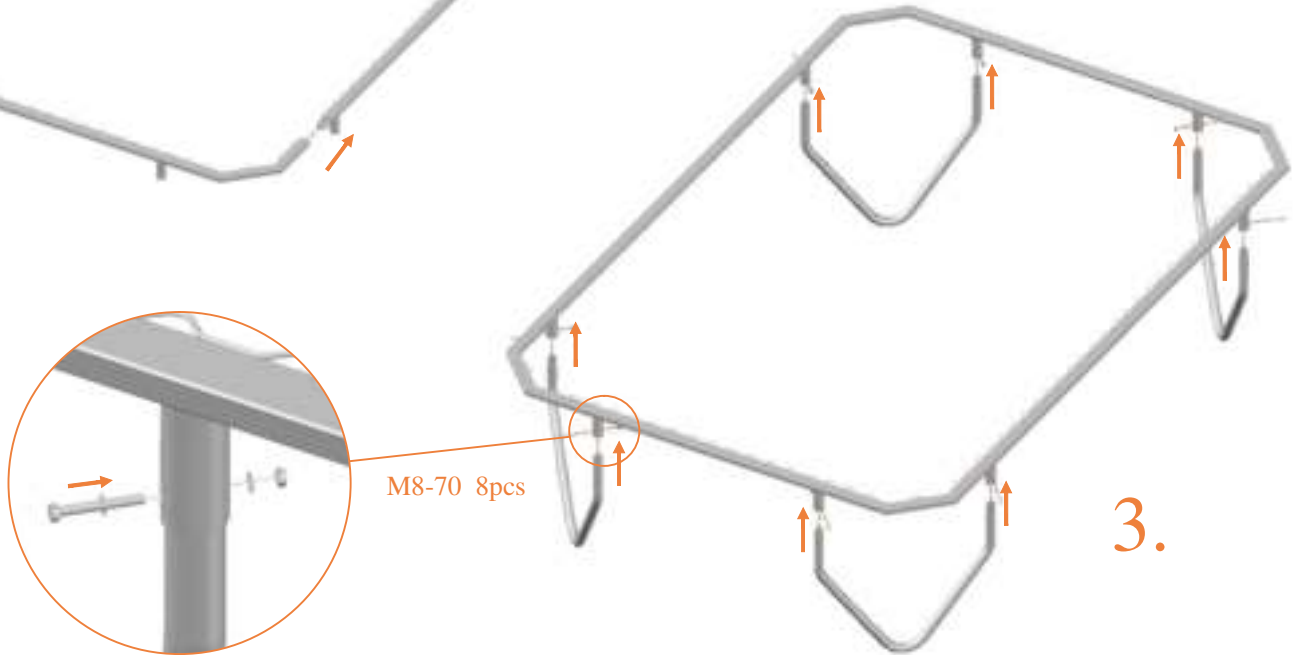

Model 238 APPROX 380x255cm			
Quantity	Part number		
Jumping mat	1	TEPL-238-222	
Galvanized spring L=215mm Ø3.2mm	90	TEPL-200-211/A	
Galvanized spring L=175mm Ø3.2mm	4	TEPL-200-211/C	
Safety pad	1	TEPL-238-333-grey or AVGR-238-333-green or CAM-238-333-camouflage	
Fastener for Safety pad	12	TEPL-ELAS-A	
V-tube	4	TEPL-238-116 A	
U-tube	2	TEPL-238-1142	

Model 238 APPROX 380x255cm			
Quantity	Part number		
K-tube	2	TEPL-238-1141	
Screw M8, nut and washer	8	M8-70	
Wrench	2	WRENCH	
Fastener for Safety pad	20	TEPL-ELAS-B	
Tool for springs	1	TOOL-SPRING	
Safety Manual	1	208010301	
Users Manual	1	208010101	
Warning Card	1	208040101	
Tie rip for warning card	1	209010102	
J-tube	8	TEPL-238-116 B	
Screw M8, nut and washer	8	M8 - 60