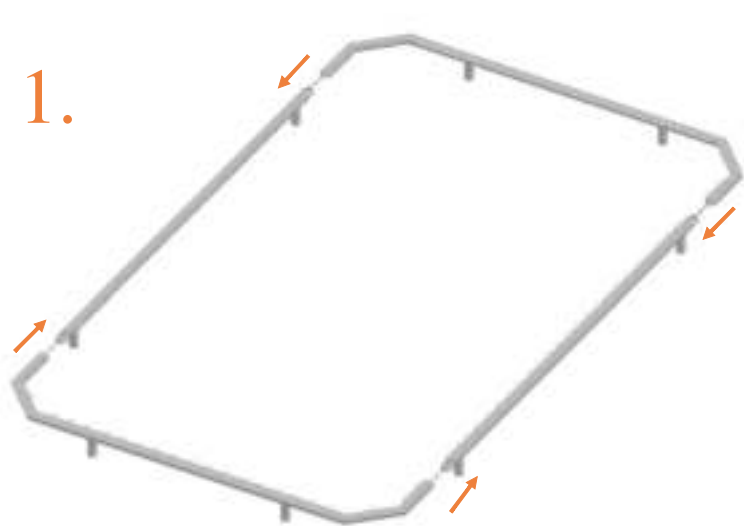

Model 238 APPROX 380x255cm			
Quantity	Part number		
Jumping mat	1	TEPL-238-222	
Galvanized spring L=215mm Ø3.2mm	90	TEPL-200-211/A	
Galvanized spring L=175mm Ø3.2mm	4	TEPL-200-211/C	
Safety pad	1	TEPL-238-333-grey or AVGR-238-333-green or CAM-238-333-camouflage	
Fastener for Safety pad	12	TEPL-ELAS-A	
V-tube	4	TEPL-238-116 A	
U-tube	2	TEPL-238-1142	

Model 238 APPROX 380x255cm			
Quantity	Part number		
K-tube	2	TEPL-238-1141	
Screw M8, nut and washer	8	M8-70	
Wrench	2	WRENCH	
Fastener for Safety pad	20	TEPL-ELAS-B	
Tool for springs	1	TOOL-SPRING	
Safety Manual	1	208010301	
Users Manual	1	208010101	
Warning Card	1	208040101	
Tie rip for warning card	1	209010102	
J-tube	8	TEPL-238-116 B	
Screw M8, nut and washer	8	M8 - 60