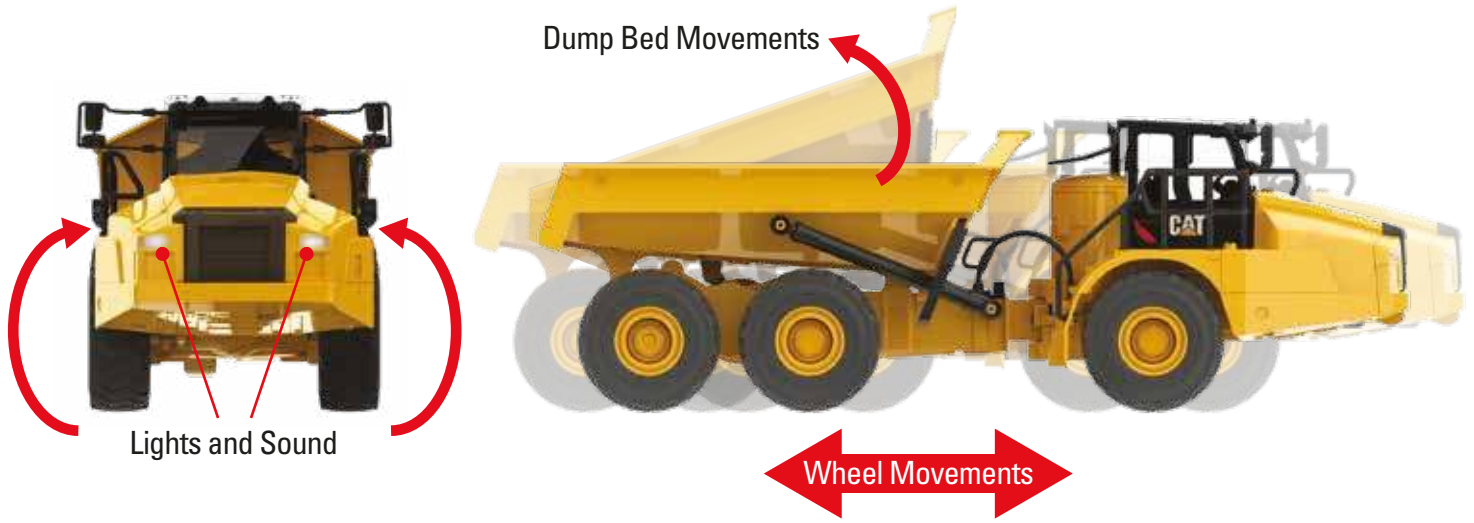

Cat® Radio Control 1:24 Scale 745 Articulated Truck

OPERATING INSTRUCTIONS

ITEM NUMBER
25004
1:24 SCALE

DM
DIECAST
MASTERS
Real Replicas™