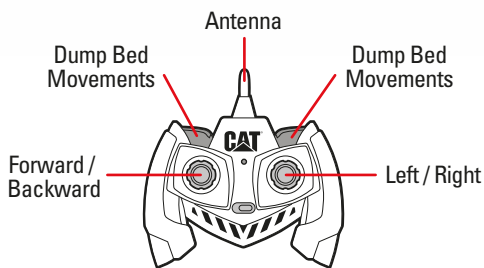

# Cat® Radio Control 1:35 Scale 770 Mining Truck

ITEM NUMBER  
**23004**  
1:35 SCALE

Size: 26.5 x 14.5 x 10.5 in.

### Package includes:

- Wheel Loader Controller
- Instruction Manual
- 4 x AAA batteries for vehicle (optional)
- 2 x AAA batteries for controller (optional)
- Window box package

## CONSTRUCTION RC

FULL FUNCTION RADIO CONTROL

FREQUENCY 2.4 GHZ

LONG PLAY TIME

AUTHENTIC SCALE MODEL

**8+** Diecast Masters scale models are adult collectibles, not toys. Not intended for children under 14.