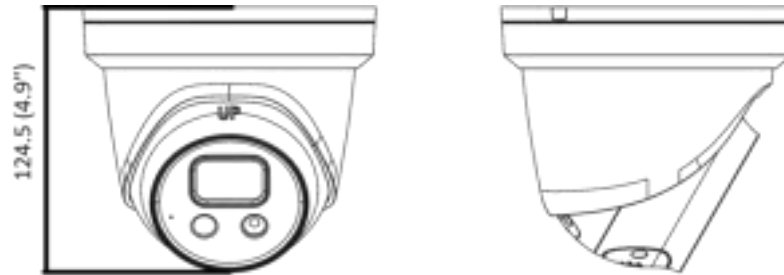

▪ **Dimension**

Unit: mm (inch)

▪ **Accessory**