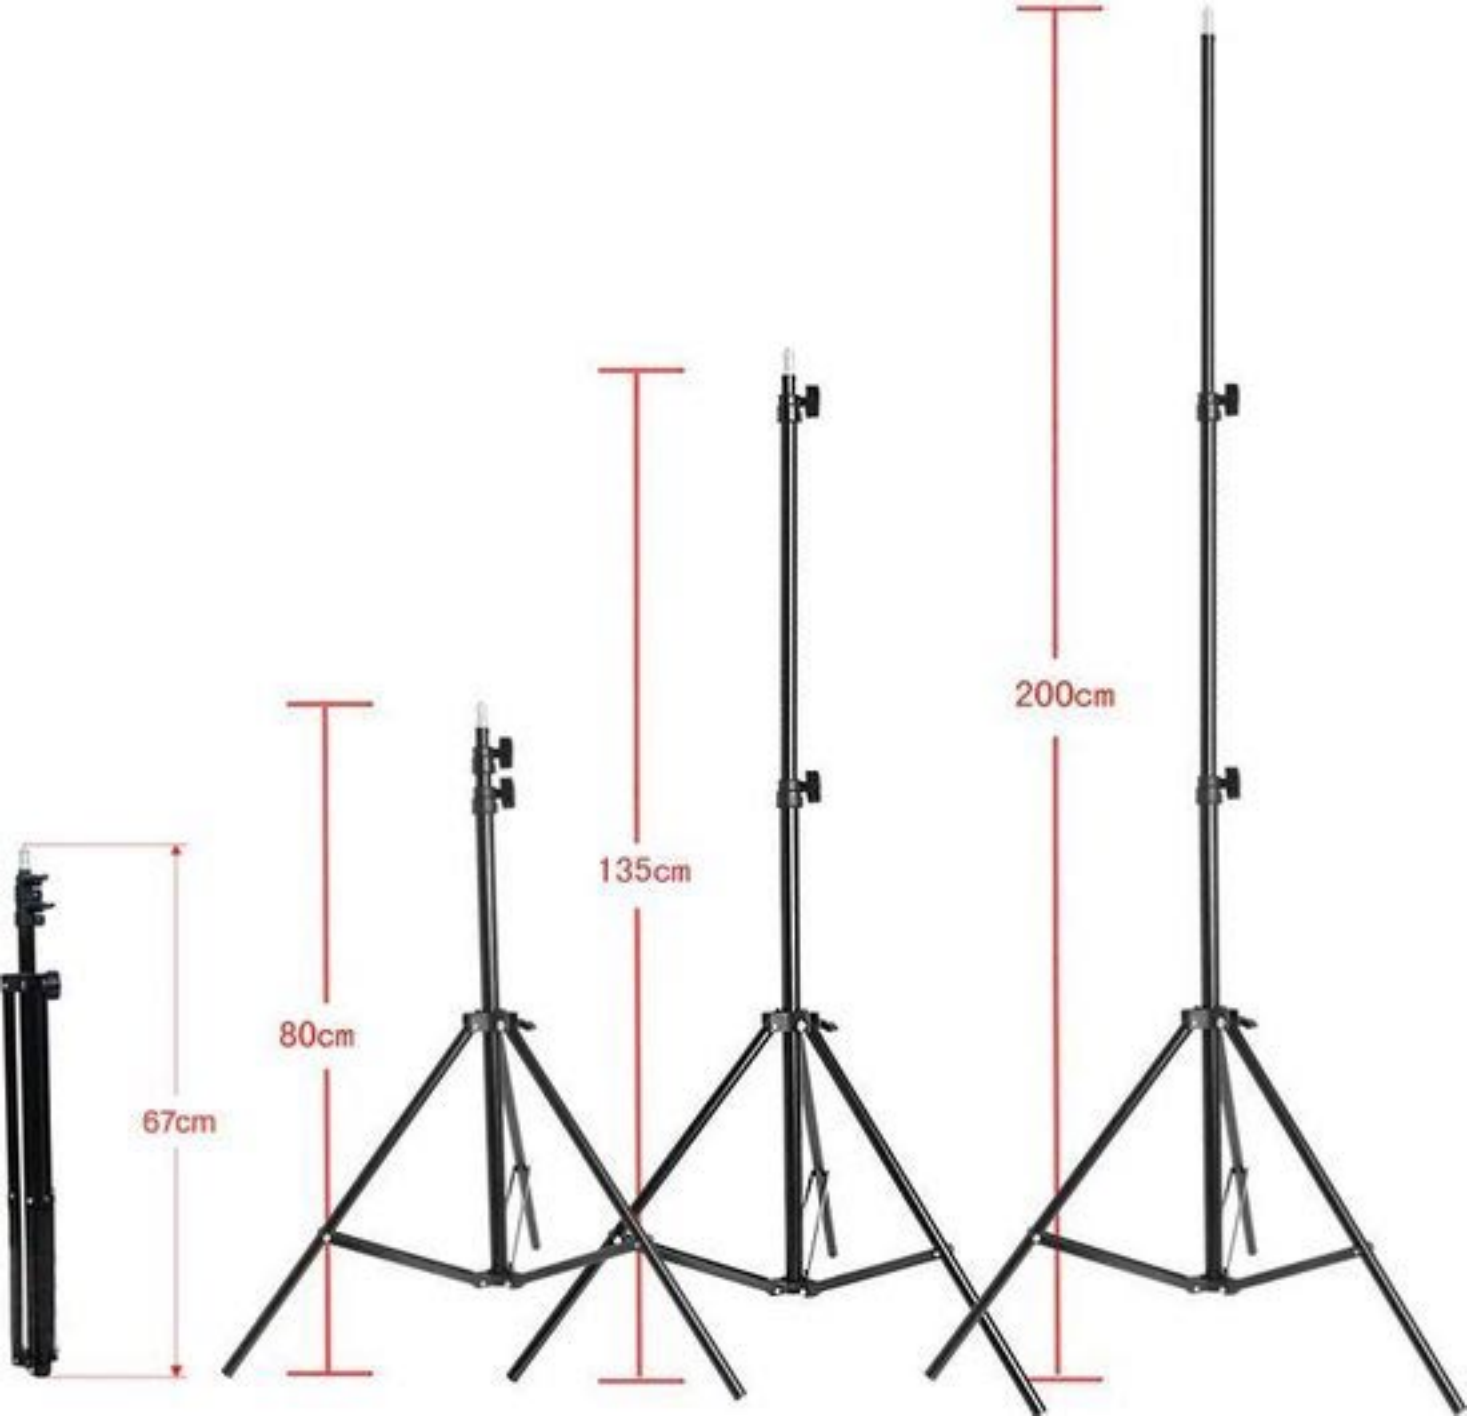

## Work With Background Stand

100% creative perfection

75m/29.5in

67cm

80cm

135cm

200cm