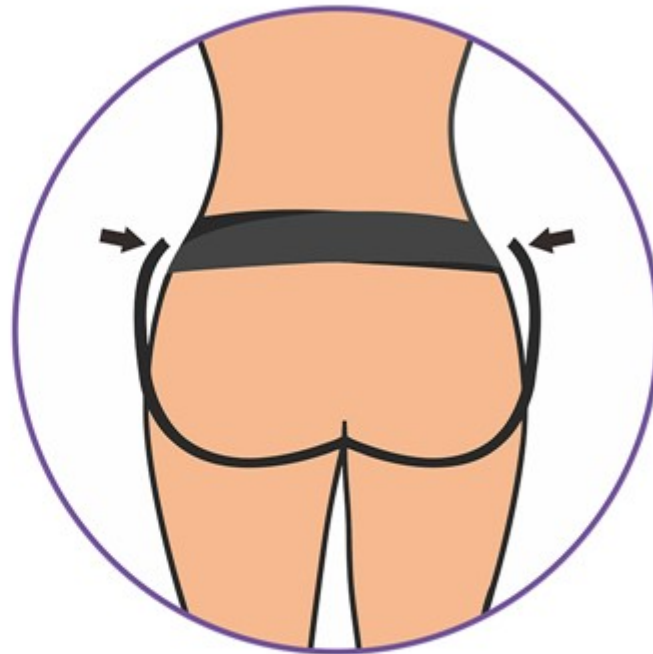

INSIDE: SMOOTH
OUTSIDE: ROUGH

INSTALL DILDO

PUT WAIST BAND ON

STICK THE AUXILIARY BELT TO