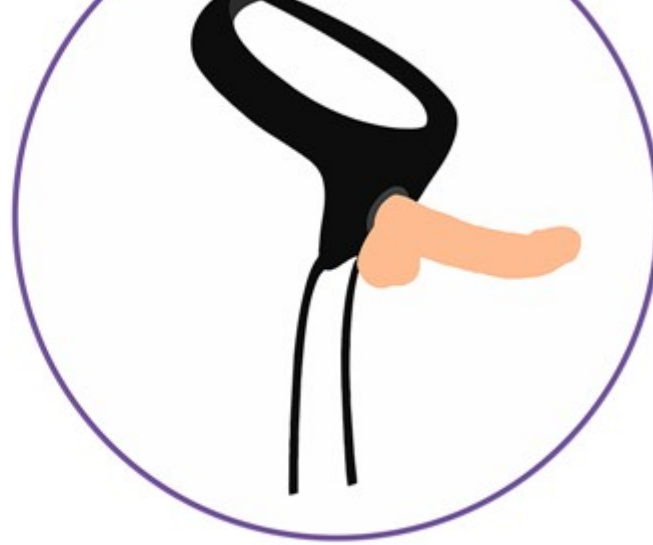

INSIDE: SMOOTH
OUTSIDE: ROUGH

INSTALL DILDO

PUT WAIST BAND ON

STICK THE AUXILIARY BELT TO