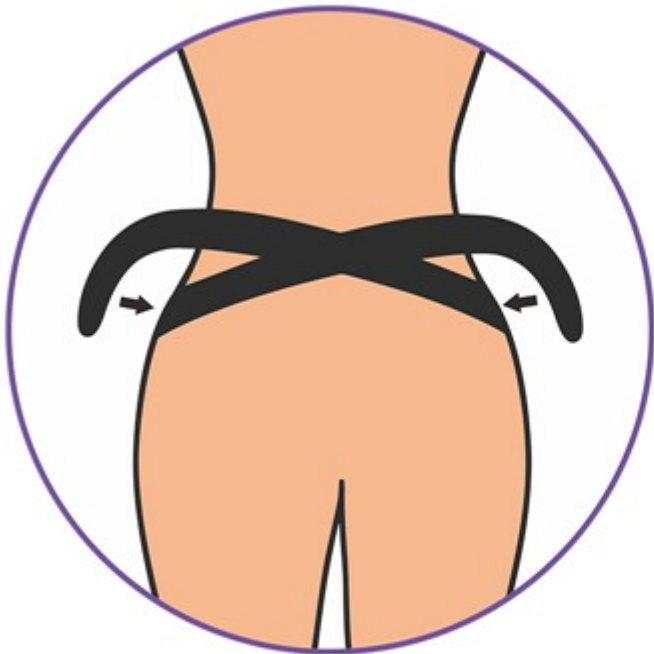

INSIDE: SMOOTH
OUTSIDE: ROUGH

INSTALL DILDO

PUT WAIST BAND ON

STICK THE AUXILIARY BELT TO