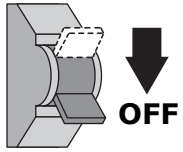

# Installation Manual

50118002 Napoli Aluminium