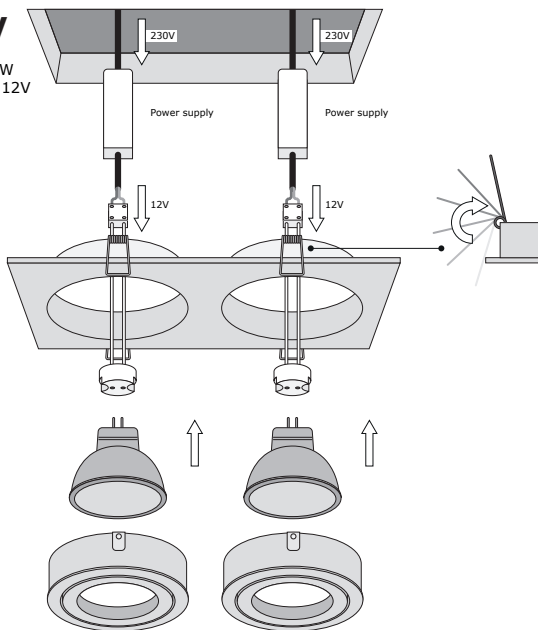

50117206 Milano double
Cut out 78x160mm

3

230V
GU10
Max.50W

230V
GU10
Max.50W

12V
GU5.3
Max.50W
Output 12V
AC/DC

12V
GU5.3
Max.50W
Output 12V
AC/DC

4

12V