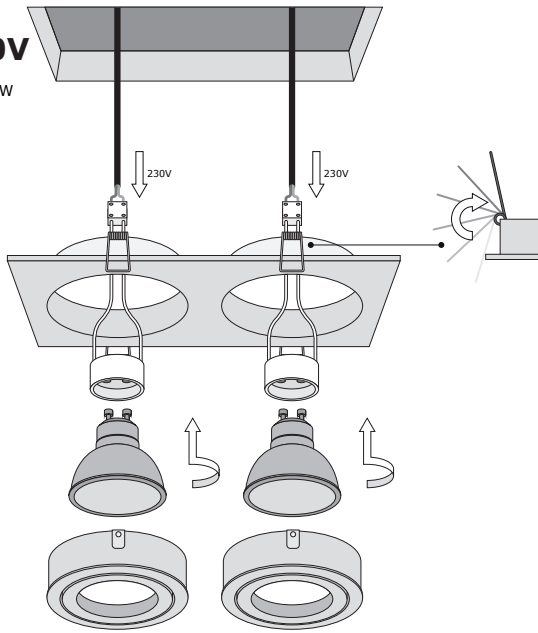

1

Installation Manual

50117202 Torino aluminium double

50117222 Torino white double

50117206 Milano aluminium double

UPHIX®

2

50117202/50117222 Torino double
Cut out 80x165mm

50117206 Milano double
Cut out 78x160mm

3

230V
GU10
Max.50W

230V
GU10
Max.50W

12V
GU5.3
Max.50W
Output 12V
AC/DC

12V
GU5.3
Max.50W
Output 12V
AC/DC

4

12V

230V

0.5 m