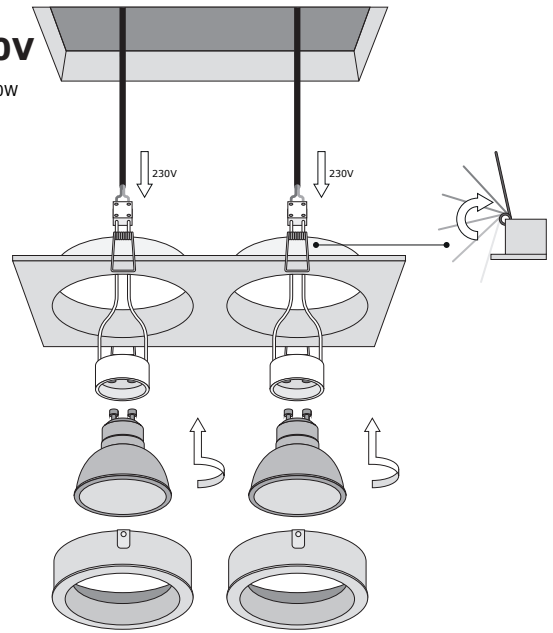

50117206 Milano double
Cut out 78x160mm

3

230V
GU10
Max.50W

230V
GU10
Max.50W

12V
GU5.3
Max.50W
Output 12V
AC/DC

12V
GU5.3
Max.50W
Output 12V
AC/DC

4

12V