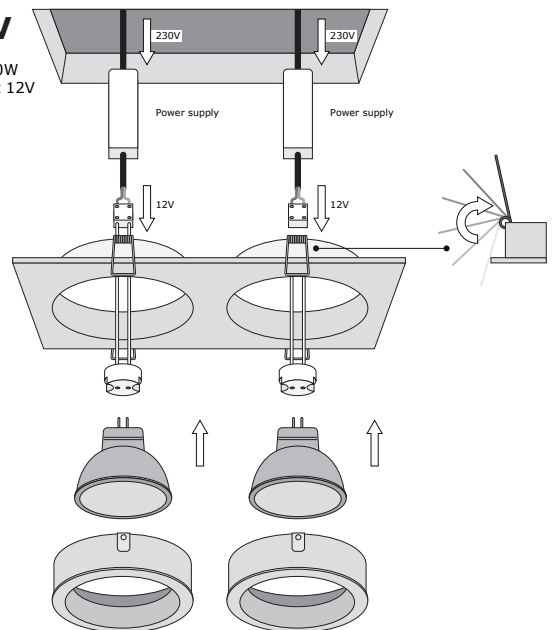

50117206 Milano double
Cut out 78x160mm

3

230V
GU10
Max.50W

230V
GU10
Max.50W

12V
GU5.3
Max.50W
Output 12V
AC/DC

12V
GU5.3
Max.50W
Output 12V
AC/DC

4

12V