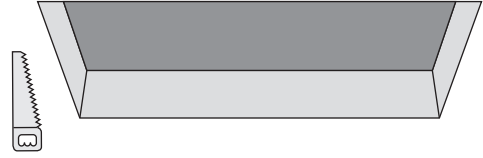

1

Installation Manual

50117202 Torino aluminium double

50117222 Torino white double

50117206 Milano aluminium double

UPHIX®

2

50117202/50117222 Torino double
Cut out 80x165mm

50117206 Milano double
Cut out 78x160mm

3

230V
GU10
Max.50W

230V
GU10
Max.50W

12V
GU5.3
Max.50W
Output 12V
AC/DC

12V
GU5.3
Max.50W
Output 12V
AC/DC

4

12V