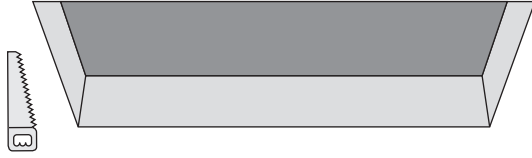

1

Installation Manual

50117202 Torino aluminium double

50117222 Torino white double

50117206 Milano aluminium double

UPHIX®

2

50117202/50117222 Torino double
Cut out 80x165mm

50117206 Milano double
Cut out 78x160mm

3

230V
GU10
Max.50W

230V
GU10
Max.50W

12V
GU5.3
Max.50W
Output 12V
AC/DC

12V
GU5.3
Max.50W
Output 12V
AC/DC

4

12V