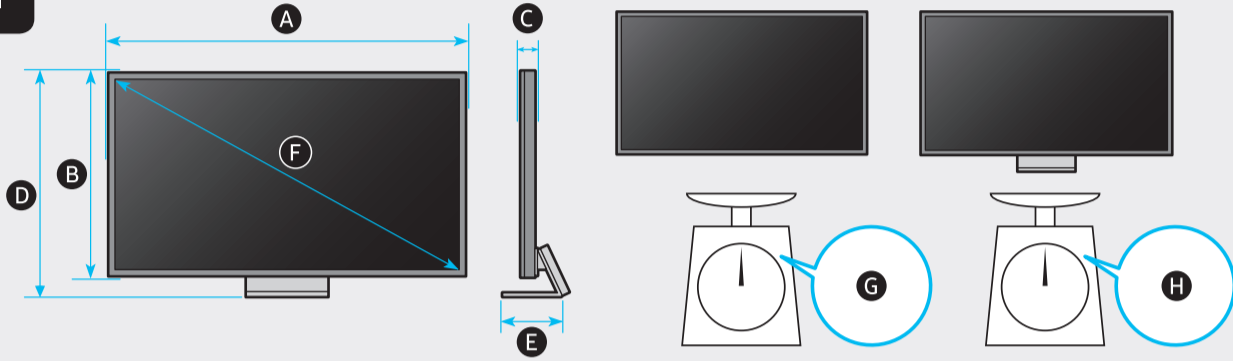

10

*: 0-9, A-Z

	A	B	C	D	E	F	G	H
75QN7**A	65.7 inches (1668.3 mm) (166.83 cm)	37.6 inches (955.6 mm) (95.56 cm)	0.7 inches (18.1 mm) (1.81 cm)	40.3 inches (1022.9 mm) (102.29 cm)	12.6 inches (320.5 mm) (32.05 cm)	74.5 inches (189 cm)	70.8 lbs (32.1 kg)	93.0 lbs (42.2 kg)
75QN8**A	65.7 inches (1668.3 mm) (166.83 cm)	37.6 inches (955.6 mm) (95.56 cm)	0.7 inches (17.2 mm) (1.72 cm)	40.3 inches (1022.9 mm) (102.29 cm)	12.6 inches (320.5 mm) (32.05 cm)	74.5 inches (189 cm)	70.8 lbs (32.1 kg)	93.0 lbs (42.2 kg)
85QN8**A	74.5 inches (1893.4 mm) (189.34 cm)	42.6 inches (1083.0 mm) (108.30 cm)	0.7 inches (17.4 mm) (1.74 cm)	45.1 inches (1145.8 mm) (114.58 cm)	13.5 inches (343.7 mm) (34.37 cm)	84.5 inches (214 cm)	95.5 lbs (43.3 kg)	119.7 lbs (54.3 kg)
75QN9**A	65.1 inches (1654.8 mm) (165.48 cm)	37.2 inches (945.6 mm) (94.56 cm)	0.6 inches (15.4 mm) (1.54 cm)	40.0 inches (1016.6 mm) (101.66 cm)	12.6 inches (320.5 mm) (32.05 cm)	74.5 inches (189 cm)	68.3 lbs (31.0 kg)	90.4 lbs (41.0 kg)
85QN9**A	73.9 inches (1876.6 mm) (187.66 cm)	42.2 inches (1071.5 mm) (107.15 cm)	0.6 inches (15.4 mm) (1.54 cm)	45.1 inches (1144.8 mm) (114.48 cm)	13.5 inches (343.7 mm) (34.37 cm)	84.5 inches (214 cm)	95.0 lbs (43.1 kg)	119.3 lbs (54.1 kg)

*: 0-9, A-Z

	VESA A x B (mm)	C (mm)	D x 4
75QN7**A	400 x 400	5-6	M8
75QN8**A	400 x 400		
85QN8**A	600 x 400		
75QN9**A	400 x 400		
85QN9**A	600 x 400		

SAMSUNG

QUICK SETUP GUIDE
 GUIDE D'INSTALLATION RAPIDE
 GUÍA RÁPIDA DE CONFIGURACIÓN
 GUIA RÁPIDO DE INSTALAÇÃO
 KURZANLEITUNG ZUR KONFIGURATION
 GUIDA DI INSTALLAZIONE RAPIDA