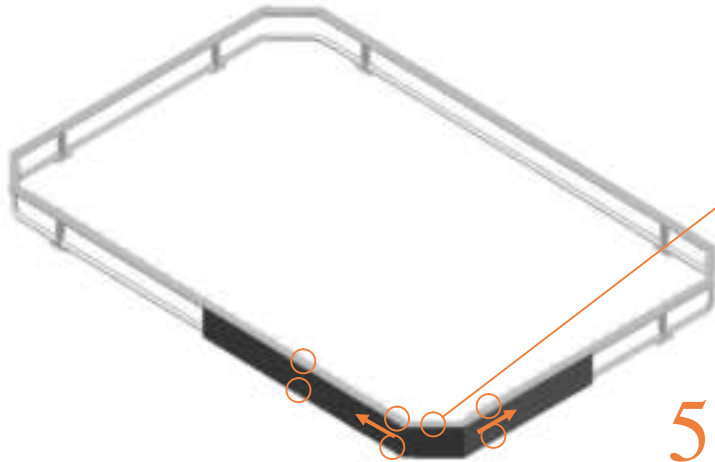

Model-238-FL APPROX 380x255cm			
	Quantity	Part number	
L-tube	4	TEPL-238-FL-802	
I-tube	8	TEPL-238-FL-115	
Measuring rod L=220mm	1	MEASRING ROD / A	
Measuring rod L=800mm	1	MEASRING ROD / B	
Parker screw	36	M4x16	
Fastener for safety pad	20	TEPL-ELAS-D	
Users Manual	1	208010101	
Warning Card	1	208040101	
Tie rip for warning card	1	209010102	
Safety manual	1	208010301	

2.

3.

4.

5.

6.

7.

8.

9.