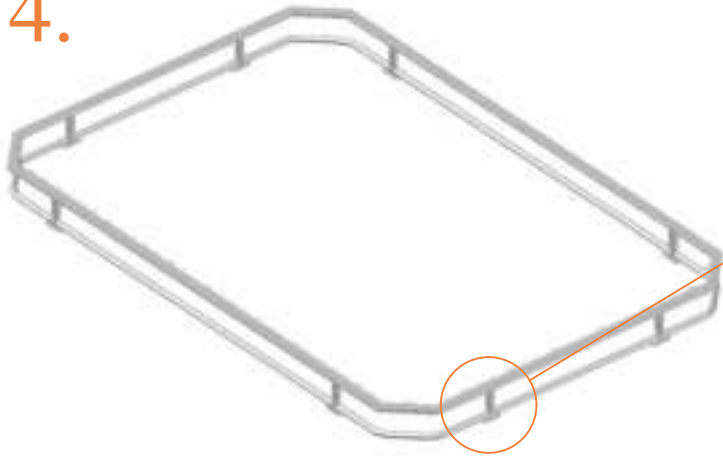

Model-238-FL APPROX 380x255cm			
	Quantity	Part number	
Jumping mat	1	TEPL-238-FL-222	
Galvanized spring L=215mm Ø3.2mm	90	TEPL-200-211/A	
Galvanized spring L=175mm Ø3.2mm	4	TEPL-200-211/C	
Safety pad	1	TEPL-238-FL-333-green or AVGR-238-FL-333-grey or AVBL-238-FL-333-BLACK	
Fastener for safety pad	20	TEPL-ELAS-B	
I-tube	2	TEPL-238-FL-802 / A	
I-tube	2	TEPL-238-FL-802 / B	
C-tube	2	TEPL-238-FL-113	
K-tube	2	TEPL-238-FL-114	
Tool for spring	1	TOOL-SPRING	
Screw	16	M8-16	
Plastic plate	4	238-FL-121	

Model-238-FL APPROX 380x255cm			
	Quantity	Part number	
L-tube	4	TEPL-238-FL-802	
I-tube	8	TEPL-238-FL-115	
Measuring rod L=220mm	1	MEASRING ROD / A	
Measuring rod L=800mm	1	MEASRING ROD / B	
Parker screw	36	M4x16	
Fastener for safety pad	20	TEPL-ELAS-D	
Users Manual	1	208010101	
Warning Card	1	208040101	
Tie rip for warning card	1	209010102	
Safety manual	1	208010301	

2.

3.

4.

5.

6.

7.

8.

9.