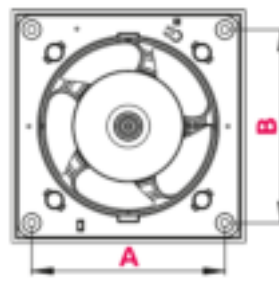

Awenta
SINCE 1989

WZ100H, WZ125H

Humidity sensor + timer

	Ø	A	B	X	Y	W	Z
Ø100	100	109	109	132	132	94	77
Ø125	125	137	137	159	159	94	77