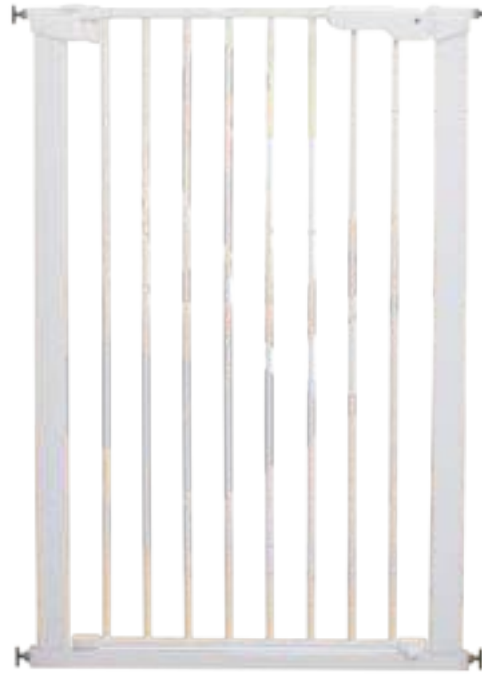

DogSpace™

Pressure Fitted gates

Avoid holes in the wall
or door frame...

DogSpace[®] Lassie gate

You can extend
this gate...

- PRESSURE FITTED GATE: NEEDS NO SCREWS AND LEAVES NO HOLES
- VERY EASY TO MOUNT AND REMOVE WITHOUT EXTRA TOOLS
- SWINGS OPEN BOTH WAYS - LIKE A HAPPY DOG'S TAIL WAGGING
- EASY TO OPEN WITH JUST ONE HAND FOR HUMANS - BUT NOT FOR PAWS, NO MATTER IF THEY ARE BIG OR SMALL
- LIGHT AND MODERN DESIGN FOR SMALL TO MEDIUM SIZED BREEDS
- AN INDICATOR MAKES IT EASY TO SEE WHEN THE GATE IS MOUNTED CORRECTLY
- - FOR BOTH HUMAN EYES AND YOUR DOG'S BLACK AND WHITE VISION
- EXTRA EXTENSIONS AVAILABLE SEPARATELY TO EXTEND THE GATE UP TO 119.3 CM / 46.9"

**Extra tall
gate**

DogSpace Bonnie gate

- PRESSURE FITTED GATE: NEEDS NO SCREWS AND LEAVES NO HOLES
- SWINGS OPEN BOTH WAYS - LIKE A HAPPY DOG'S TAIL WAGGING
- EASY TO OPEN WITH JUST ONE HAND FOR HUMANS - BUT NOT FOR PAWS, NO MATTER HOW BIG
- EXTRA EXTENSIONS AVAILABLE SEPARATELY TO EXTEND THE GATE UP TO 119,3 CM / 46.9"
- EXTRA TALL DOG GATE FOR MEDIUM TO LARGE SIZED BREEDS
- VERY EASY TO MOUNT AND REMOVE WITHOUT EXTRA TOOLS - AN INDICATOR MAKES IT EASY FOR YOU TO SEE WHEN THE CORRECT PRESSURE IS OBTAINED WHEN YOU INSTALL THE GATE

DogSpace Charlie

Available in black and in white

Both have white wall fittings

DogSpace Molly gate

- FLEXIBLE AND ADJUSTABLE GATE
- FOR STAIRS, DOORS AND ODD ANGLES
- OPEN FROM BOTH SIDES OR LOCK TO OPEN
ONE WAY ONLY
- SWIVEL FITTINGS ALLOW YOU TO MOUNT
THE GATE STRAIGHT, IN A U-SHAPE OR
DIAGONALLY
- WALL MOUNTED DOG GATE - VERY SECURE
ALSO AT TOP OF STAIRS
- HUMANS CAN OPEN USING JUST ONE HAND
- PAWS CAN NOT OPEN THE GATE
- EASY TO REMOVE TEMPORARILY FOR EASY
VACUUMING OF DOG HAIRS AND OTHER
PUPPY PARENT JOBS