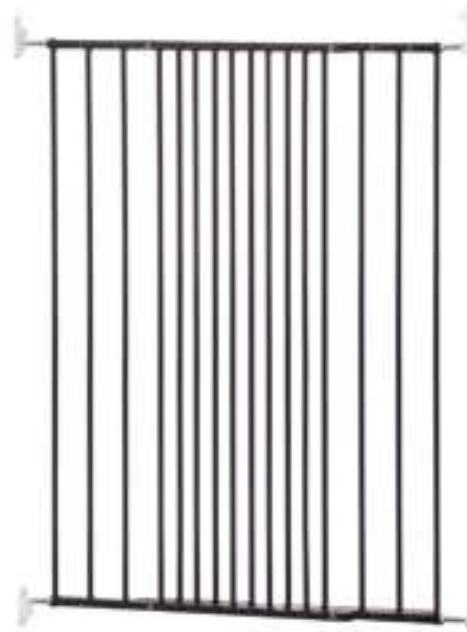

Get it in black
or in white...

Extensions for
DogSpace Lassie and
DogSpace Bonnie

DogSpace™

Wall Mounted gates

Need a stairgate or a flexible installation...?

DogSpace Lucky gate

- ADJUSTABLE GATE - PERFECT FIT FOR BOTH STAIRS AND DOORWAYS
- OPEN FROM BOTH SIDES OR LOCK TO OPEN ONLY ONE WAY
- WALL MOUNTED DOG GATE - VERY SECURE ALSO AT TOP OF STAIRS
- EASY TO REMOVE TEMPORARILY FOR EASY VACUUMING OF DOG HAIRS AND OTHER PUPPY PARENT JOBS
- CAN BE OPENED WITH JUST ONE HAND BY HUMANS - BUT NOT BY PAWS
- LIGHT AND MODERN DESIGN

**Extra tall
gate**

DogSpace Charlie gate

- EXTRA TALL GATE FOR MEDIUM TO LARGE BREEDS
- ADJUSTABLE GATE - PERFECT FIT FOR BOTH STAIRS AND DOORWAYS
- SWINGS OPEN BOTH WAYS - JUST LIKE A HAPPILY WAGGING DOG TAIL
- WALL MOUNTED DOG GATE - VERY SECURE ALSO AT TOP OF STAIRS
- Fits into any opening between 62.5-106.8 cm / 24.7"-42"
- EASY TO REMOVE FOR FREE ACCESS. THAT MAKES PUPPY PARENT JOBS LIKE FLOOR WASHING AND VACUUMING A LOT EASIER

DogSpace Charlie

Available in black and in white

Both have white wall fittings

DogSpace Molly gate

- FLEXIBLE AND ADJUSTABLE GATE
- FOR STAIRS, DOORS AND ODD ANGLES
- OPEN FROM BOTH SIDES OR LOCK TO OPEN
ONE WAY ONLY
- SWIVEL FITTINGS ALLOW YOU TO MOUNT
THE GATE STRAIGHT, IN A U-SHAPE OR
DIAGONALLY
- WALL MOUNTED DOG GATE - VERY SECURE
ALSO AT TOP OF STAIRS
- HUMANS CAN OPEN USING JUST ONE HAND
- PAWS CAN NOT OPEN THE GATE
- EASY TO REMOVE TEMPORARILY FOR EASY
VACUUMING OF DOG HAIRS AND OTHER
PUPPY PARENT JOBS