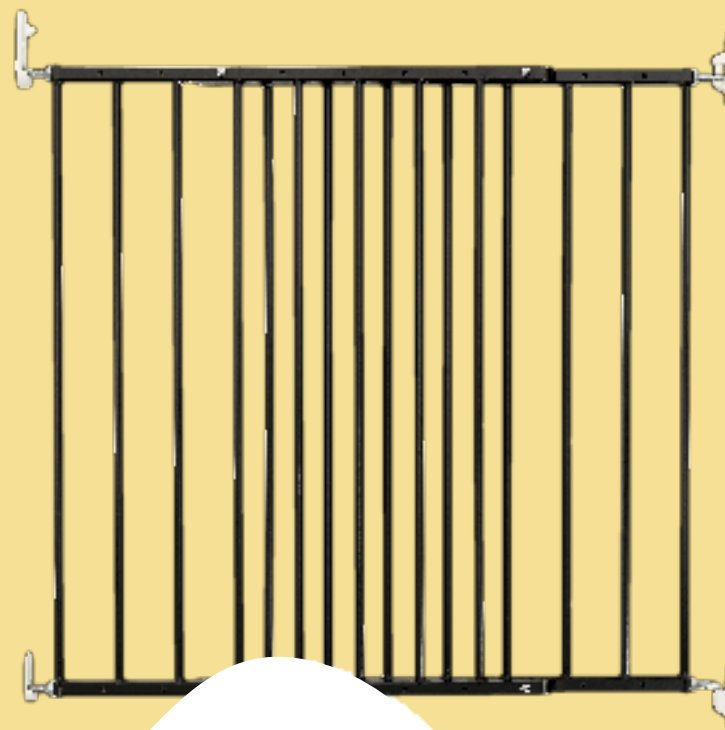

Get it in black
or in white...

Extensions for
DogSpace Lassie and
DogSpace Bonnie

DogSpace™

Wall Mounted gates

Need a stairgate or a flexible installation...?

DogSpace Lucky gate

- ADJUSTABLE GATE - PERFECT FIT FOR BOTH STAIRS AND DOORWAYS
- OPEN FROM BOTH SIDES OR LOCK TO OPEN ONLY ONE WAY
- WALL MOUNTED DOG GATE - VERY SECURE ALSO AT TOP OF STAIRS
- EASY TO REMOVE TEMPORARILY FOR EASY VACUUMING OF DOG HAIRS AND OTHER PUPPY PARENT JOBS
- CAN BE OPENED WITH JUST ONE HAND BY HUMANS - BUT NOT BY PAWS
- LIGHT AND MODERN DESIGN

**Extra tall
gate**

DogSpace Charlie gate

- EXTRA TALL GATE FOR MEDIUM TO LARGE BREEDS
- ADJUSTABLE GATE - PERFECT FIT FOR BOTH STAIRS AND DOORWAYS
- SWINGS OPEN BOTH WAYS - JUST LIKE A HAPPILY WAGGING DOG TAIL
- WALL MOUNTED DOG GATE - VERY SECURE ALSO AT TOP OF STAIRS
- Fits into any opening between 62.5-106.8 cm / 24.7"-42"
- EASY TO REMOVE FOR FREE ACCESS. THAT MAKES PUPPY PARENT JOBS LIKE FLOOR WASHING AND VACUUMING A LOT EASIER

DogSpace Charlie

Available in black and in white

Both have white wall fittings

DogSpace Molly gate

- FLEXIBLE AND ADJUSTABLE GATE
- FOR STAIRS, DOORS AND ODD ANGLES
- OPEN FROM BOTH SIDES OR LOCK TO OPEN
ONE WAY ONLY
- SWIVEL FITTINGS ALLOW YOU TO MOUNT
THE GATE STRAIGHT, IN A U-SHAPE OR
DIAGONALLY
- WALL MOUNTED DOG GATE - VERY SECURE
ALSO AT TOP OF STAIRS
- HUMANS CAN OPEN USING JUST ONE HAND
- PAWS CAN NOT OPEN THE GATE
- EASY TO REMOVE TEMPORARILY FOR EASY
VACUUMING OF DOG HAIRS AND OTHER
PUPPY PARENT JOBS