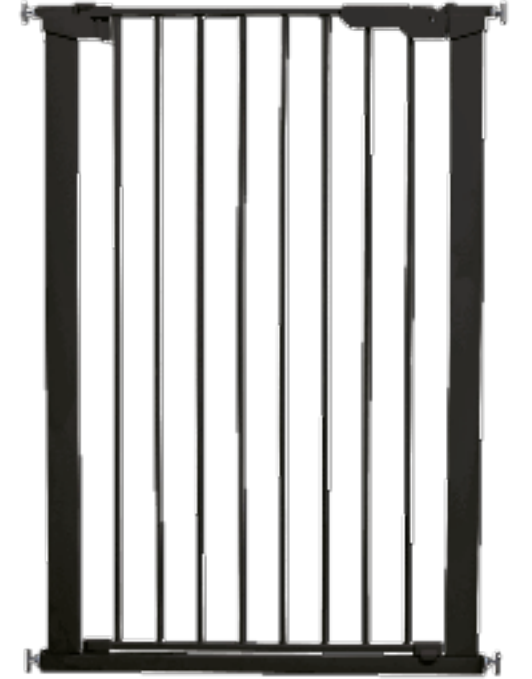

DogSpace™

Pressure Fitted gates

Avoid holes in the wall
or door frame...

DogSpace[®] Lassie gate

You can extend
this gate...

- PRESSURE FITTED GATE: NEEDS NO SCREWS AND LEAVES NO HOLES
- VERY EASY TO MOUNT AND REMOVE WITHOUT EXTRA TOOLS
- SWINGS OPEN BOTH WAYS - LIKE A HAPPY DOG'S TAIL WAGGING
- EASY TO OPEN WITH JUST ONE HAND FOR HUMANS - BUT NOT FOR PAWS, NO MATTER IF THEY ARE BIG OR SMALL
- LIGHT AND MODERN DESIGN FOR SMALL TO MEDIUM SIZED BREEDS
- AN INDICATOR MAKES IT EASY TO SEE WHEN THE GATE IS MOUNTED CORRECTLY
- - FOR BOTH HUMAN EYES AND YOUR DOG'S BLACK AND WHITE VISION
- EXTRA EXTENSIONS AVAILABLE SEPARATELY TO EXTEND THE GATE UP TO 119.3 CM / 46.9"

**Extra tall
gate**

DogSpace Bonnie gate

- PRESSURE FITTED GATE: NEEDS NO SCREWS AND LEAVES NO HOLES
- SWINGS OPEN BOTH WAYS - LIKE A HAPPY DOG'S TAIL WAGGING
- EASY TO OPEN WITH JUST ONE HAND FOR HUMANS - BUT NOT FOR PAWS, NO MATTER HOW BIG
- EXTRA EXTENSIONS AVAILABLE SEPARATELY TO EXTEND THE GATE UP TO 119,3 CM / 46.9"
- EXTRA TALL DOG GATE FOR MEDIUM TO LARGE SIZED BREEDS
- VERY EASY TO MOUNT AND REMOVE WITHOUT EXTRA TOOLS - AN INDICATOR MAKES IT EASY FOR YOU TO SEE WHEN THE CORRECT PRESSURE IS OBTAINED WHEN YOU INSTALL THE GATE

DogSpace Charlie

Available in black and in white

Both have white wall fittings

DogSpace Molly gate

- FLEXIBLE AND ADJUSTABLE GATE
- FOR STAIRS, DOORS AND ODD ANGLES
- OPEN FROM BOTH SIDES OR LOCK TO OPEN
ONE WAY ONLY
- SWIVEL FITTINGS ALLOW YOU TO MOUNT
THE GATE STRAIGHT, IN A U-SHAPE OR
DIAGONALLY
- WALL MOUNTED DOG GATE - VERY SECURE
ALSO AT TOP OF STAIRS
- HUMANS CAN OPEN USING JUST ONE HAND
- PAWS CAN NOT OPEN THE GATE
- EASY TO REMOVE TEMPORARILY FOR EASY
VACUUMING OF DOG HAIRS AND OTHER
PUPPY PARENT JOBS