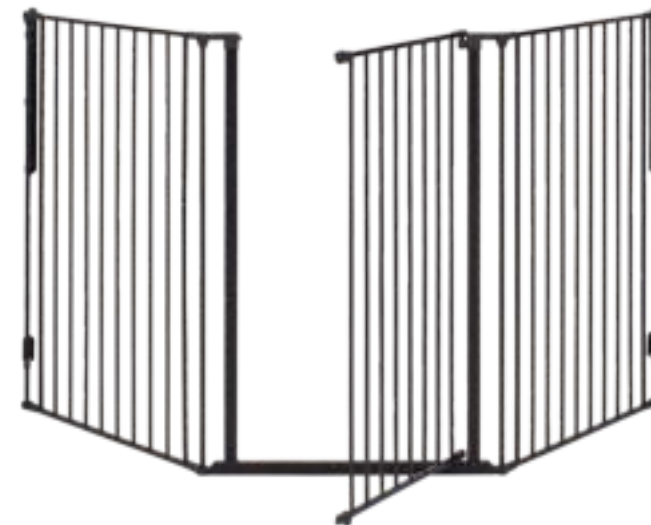

DogSpace Rocky

Extra Tall Configuration
gate system

Available in black and in white