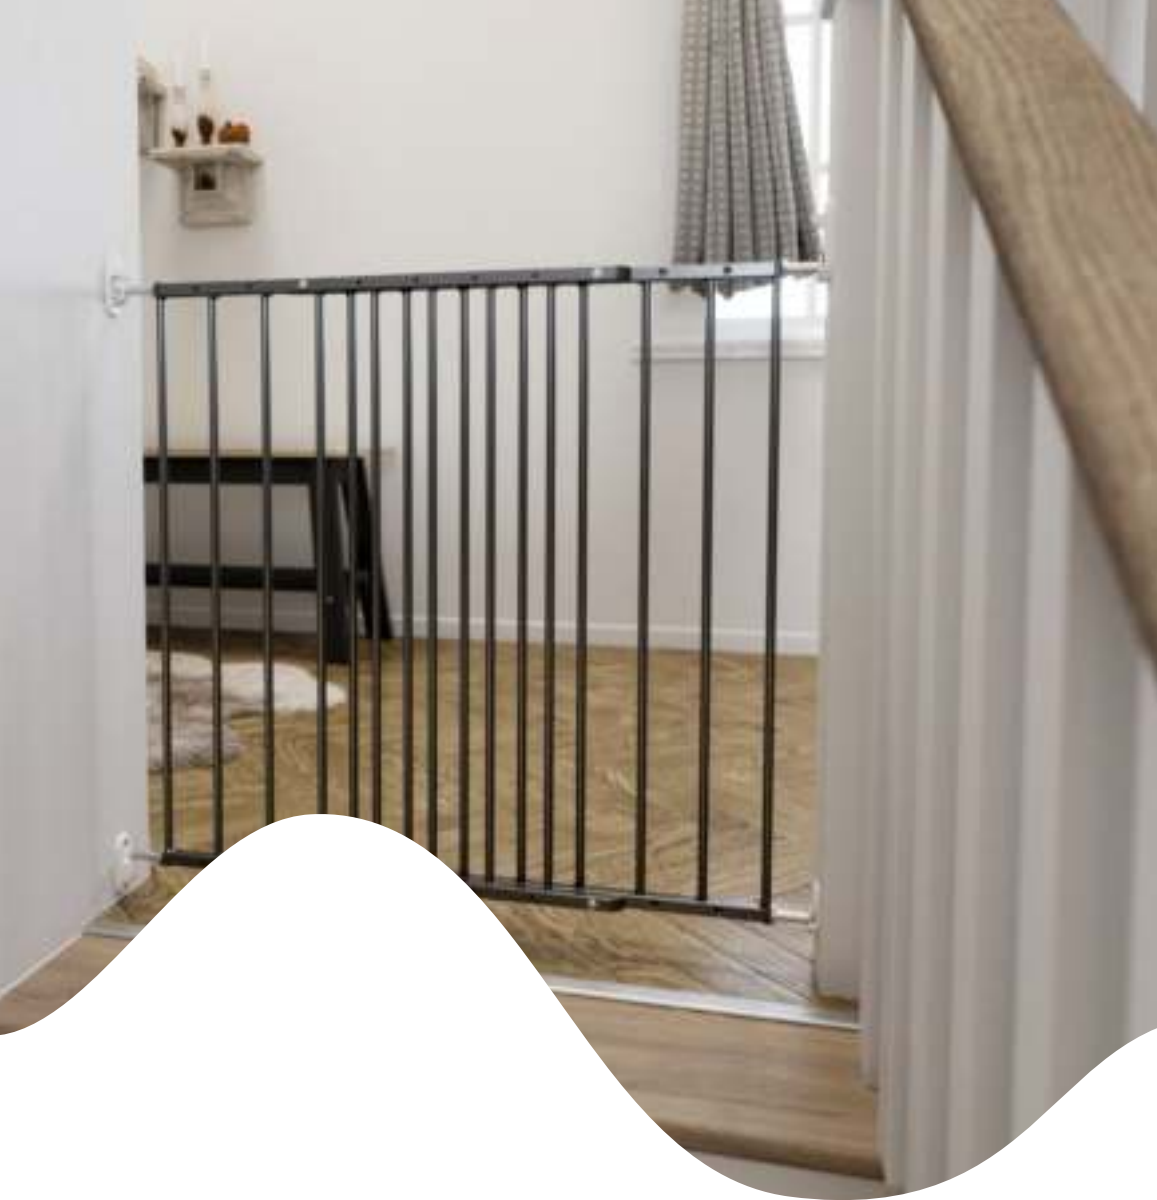

Get it in black
or in white...

Extensions for
DogSpace Lassie and
DogSpace Bonnie

DogSpace™

Wall Mounted gates

Need a stairgate or a flexible installation...?

DogSpace Lucky gate

- ADJUSTABLE GATE - PERFECT FIT FOR BOTH STAIRS AND DOORWAYS
- OPEN FROM BOTH SIDES OR LOCK TO OPEN ONLY ONE WAY
- WALL MOUNTED DOG GATE - VERY SECURE ALSO AT TOP OF STAIRS
- EASY TO REMOVE TEMPORARILY FOR EASY VACUUMING OF DOG HAIRS AND OTHER PUPPY PARENT JOBS
- CAN BE OPENED WITH JUST ONE HAND BY HUMANS - BUT NOT BY PAWS
- LIGHT AND MODERN DESIGN

**Extra tall
gate**

DogSpace Charlie gate

- EXTRA TALL GATE FOR MEDIUM TO LARGE BREEDS
- ADJUSTABLE GATE - PERFECT FIT FOR BOTH STAIRS AND DOORWAYS
- SWINGS OPEN BOTH WAYS - JUST LIKE A HAPPILY WAGGING DOG TAIL
- WALL MOUNTED DOG GATE - VERY SECURE ALSO AT TOP OF STAIRS
- Fits into any opening between 62.5-106.8 cm / 24.7"-42"
- EASY TO REMOVE FOR FREE ACCESS. THAT MAKES PUPPY PARENT JOBS LIKE FLOOR WASHING AND VACUUMING A LOT EASIER

DogSpace Charlie

Available in black and in white

Both have white wall fittings

DogSpace Molly gate

- FLEXIBLE AND ADJUSTABLE GATE
- FOR STAIRS, DOORS AND ODD ANGLES
- OPEN FROM BOTH SIDES OR LOCK TO OPEN
ONE WAY ONLY
- SWIVEL FITTINGS ALLOW YOU TO MOUNT
THE GATE STRAIGHT, IN A U-SHAPE OR
DIAGONALLY
- WALL MOUNTED DOG GATE - VERY SECURE
ALSO AT TOP OF STAIRS
- HUMANS CAN OPEN USING JUST ONE HAND
- PAWS CAN NOT OPEN THE GATE
- EASY TO REMOVE TEMPORARILY FOR EASY
VACUUMING OF DOG HAIRS AND OTHER
PUPPY PARENT JOBS