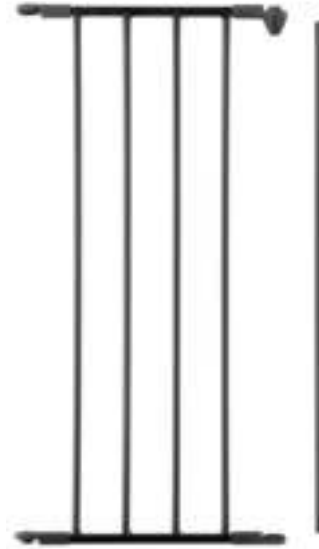

DogSpace Max square Pet Pen

- PERFECT FOR SMALL TO MEDIUM BREEDS AND MOST PUPPIES
- LARGE CONFIGURATION PET PEN: 70 X 102 CM / 27.6" X 40.1"
- LONG LASTING: WHEN YOU'RE DONE USING A PEN YOU CAN TURN IT INTO A SAFETY GATE BY ADDING WALL FITTINGS (NOT INCL.)
- DOOR OPENS BOTH WAYS - LIKE A HAPPY DOG'S TAIL WAGGING
- EXTEND THE PEN INFINITELY WITH EXTRA SECTIONS (33 CM / 2.8" OR 72 CM / 28.3") - NOT INCLUDED
- EXTRA WIDE OPENING FOR EASY PASSAGE FOR BOTH SMALL AND LARGE DOGS (AND HUMANS) AND THOSE WHO ARE A LITTLE TOO FOND OF THE FOOD BOWL

**Incl.
wallfittings**

DogSpace Max Room Divider / Puppy Pen

- PERFECT FOR SMALL TO MEDIUM BREEDS
- CONFIGURATION ROOM DIVIDER:
COVERS 350 CM / 137.7"
- DOUBLES AS A PUPPY PEN - JUST LEAVE OUT
THE WALL FITTINGS AND FIT THE 5 SECTIONS IN
A PENTAGON
- EASY MOUNT: MARKS ON THE PARTS SHOW YOU
THE EXACT ANGLES FOR THE PUPPY PEN
- WALL MOUNTED FOR VERY WIDE OPENINGS
- WALL FITTINGS ARE INCLUDED
- SWINGS OPEN BOTH WAYS - LIKE A HAPPY DOG'S
TAIL WAGGING
- EXTRA EXTENSIONS AVAILABLE SEPARATELY
(SIZES: 33 CM / 2.8" OR 72 CM / 28.3") TO EXTEND
THE GATE INFINITELY
- SPECIAL SWIVEL MOUNTS INCL.: INSTALL THIS
DOG GATE AT ANY ODD ANGLE

DogSpace Max

Configuration gate system

Extension Sections / Panels

You can extend
DogSpace Max gates
Infinitely...

**Extra tall
gate**

DogSpace Rocky L gate

- EXTRA TALL DOG GATE FOR MEDIUM TO LARGE SIZED PUPPIES AND DOGS
- CONFIGURATION GATE THAT CAN FIT ALMOST ANY HOME AND ANGLE
- EASY TO OPEN WITH JUST ONE HAND FOR HUMANS - BUT NOT FOR PAWS, NO MATTER HOW BIG
- VERY EASY TO INSTALL AND REMOVE AGAIN TEMPORARILY FOR CLEANING
- WALL MOUNTED FOR VERY WIDE DOORS - ALSO SAFE AT THE TOP OF STAIRS
- SWINGS OPEN BOTH WAYS - LIKE A HAPPY DOG'S TAIL WAGGING
- EXTRA EXTENSIONS AVAILABLE SEPARATELY (SIZES: 71 CM / 28") TO EXTEND THE GATE