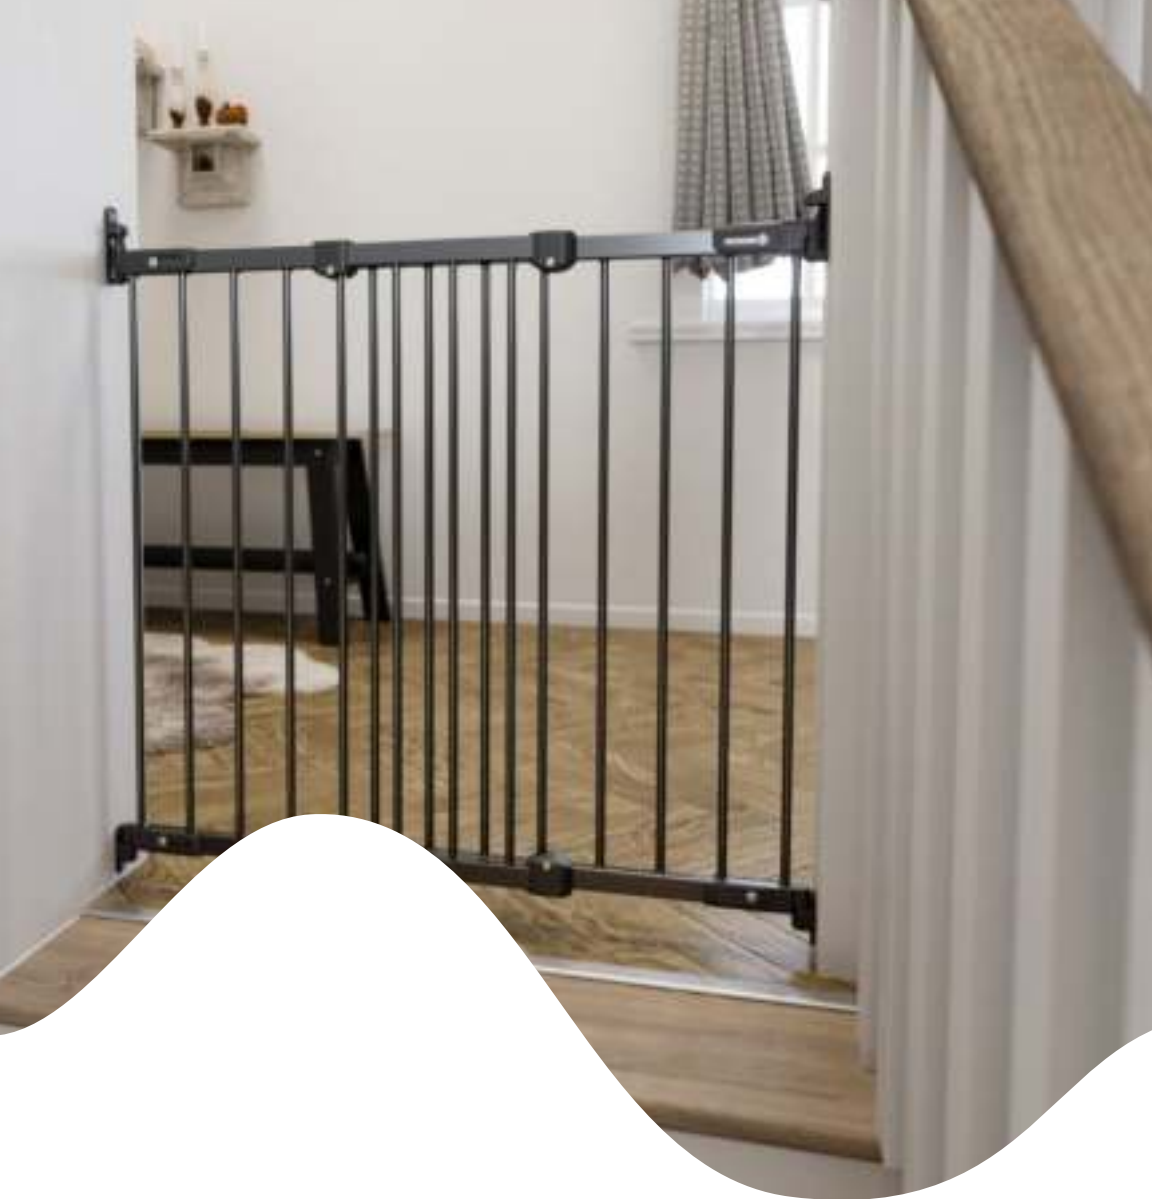

Get it in black
or in white...

Extensions for
DogSpace Lassie and
DogSpace Bonnie

DogSpace™

Wall Mounted gates

Need a stairgate or a flexible installation...?

DogSpace Lucky gate

- ADJUSTABLE GATE - PERFECT FIT FOR BOTH STAIRS AND DOORWAYS
- OPEN FROM BOTH SIDES OR LOCK TO OPEN ONLY ONE WAY
- WALL MOUNTED DOG GATE - VERY SECURE ALSO AT TOP OF STAIRS
- EASY TO REMOVE TEMPORARILY FOR EASY VACUUMING OF DOG HAIRS AND OTHER PUPPY PARENT JOBS
- CAN BE OPENED WITH JUST ONE HAND BY HUMANS - BUT NOT BY PAWS
- LIGHT AND MODERN DESIGN

**Extra tall
gate**

DogSpace Charlie gate

- EXTRA TALL GATE FOR MEDIUM TO LARGE BREEDS
- ADJUSTABLE GATE - PERFECT FIT FOR BOTH STAIRS AND DOORWAYS
- SWINGS OPEN BOTH WAYS - JUST LIKE A HAPPILY WAGGING DOG TAIL
- WALL MOUNTED DOG GATE - VERY SECURE ALSO AT TOP OF STAIRS
- Fits into any opening between 62.5-106.8 cm / 24.7"-42"
- EASY TO REMOVE FOR FREE ACCESS. THAT MAKES PUPPY PARENT JOBS LIKE FLOOR WASHING AND VACUUMING A LOT EASIER

DogSpace Charlie

Available in black and in white

Both have white wall fittings

DogSpace Molly gate

- FLEXIBLE AND ADJUSTABLE GATE
- FOR STAIRS, DOORS AND ODD ANGLES
- OPEN FROM BOTH SIDES OR LOCK TO OPEN
ONE WAY ONLY
- SWIVEL FITTINGS ALLOW YOU TO MOUNT
THE GATE STRAIGHT, IN A U-SHAPE OR
DIAGONALLY
- WALL MOUNTED DOG GATE - VERY SECURE
ALSO AT TOP OF STAIRS
- HUMANS CAN OPEN USING JUST ONE HAND
- PAWS CAN NOT OPEN THE GATE
- EASY TO REMOVE TEMPORARILY FOR EASY
VACUUMING OF DOG HAIRS AND OTHER
PUPPY PARENT JOBS