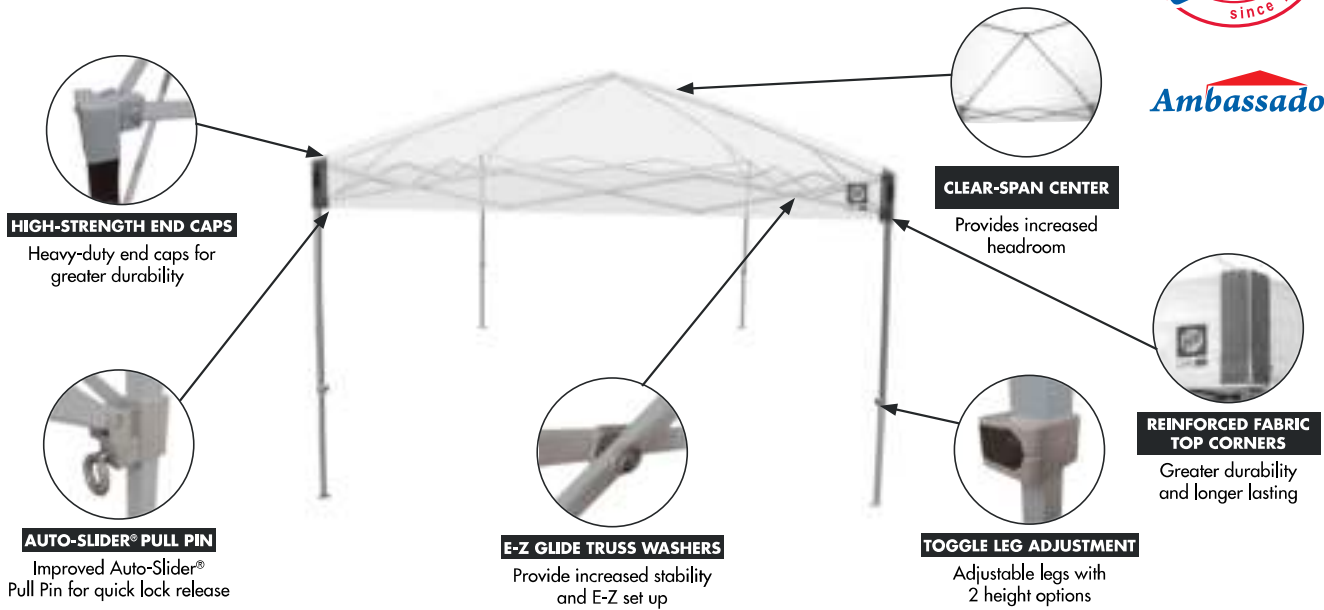

## AMBASSADOR™ RECREATIONAL SHELTER

Style and portability meet with the new Ambassador™ recreational shelter. Along with a modern design, this 10' x 10' shelter is built with the newest in technology and materials. The shelter has a clear-span center for increased headroom, high-strength end caps, improved Auto-Slider® Pull Pin quick lock release, two height options, and reinforced fabric corners. The shelter comes with an upgraded roller bag and spike kit.

### 2 DYNAMIC COLOR COMBINATIONS

WHITE SLATE TOP\* (Gray Frame)

*White Slate Ambassador™ Shelter*

*White Pyramid™ Shelter*

\*Ambassador™ shelter shown with silver UV undercoating.

GRAY TOP (Black Frame)

# E-Z UP® AMBASSADOR™

**Ambassador**

AMBASSADOR™	
<b>SIZE (AT BASE)</b>	10' x 10' (3 m x 3 m)
<b>SHADED AREA</b>	100 sq ft (9 sq. m)
<b>FRAME</b>	Powder-Coated Steel
<b>TOP FABRIC</b>	Recreational-Grade Fabric
<b>PRODUCT INCLUDES</b>	Fabric Top, Folding Frame, Roller Bag and Spike Kit
<b>ITEM WEIGHT</b>	35 lbs. (15.9 kg)
<b>BOX DIMENSIONS</b>	51" L x 8.25" W x 7.5" H (129 cm x 21 cm x 19 cm)
<b>SHIPPING WEIGHT</b>	39 lbs. (17.7 kg)
<b>MAXIMUM PEAK HEIGHT</b>	114" (2.9 m)
<b>MAXIMUM HEADROOM</b>	113" (2.87 m)
<b>MAXIMUM VALANCE CLEARANCE HEIGHT</b>	78" (1.98 m)
<b>CUSTOM PRINTING</b>	N/A
<b>WARRANTY</b>	1 Year