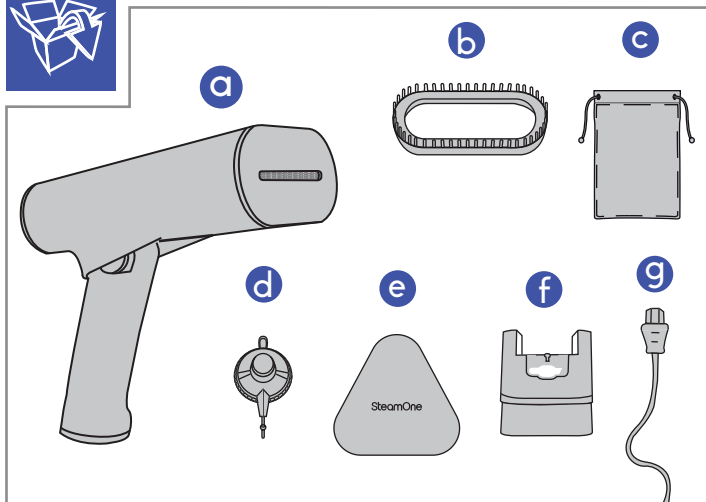

# QUICK START

SteamOne

SteamOne

a + g

1

3

SteamOne

SteamOne

d

150ml

80ml

f

STOP

OFF

SteamOne

**PUSH  
OFF**