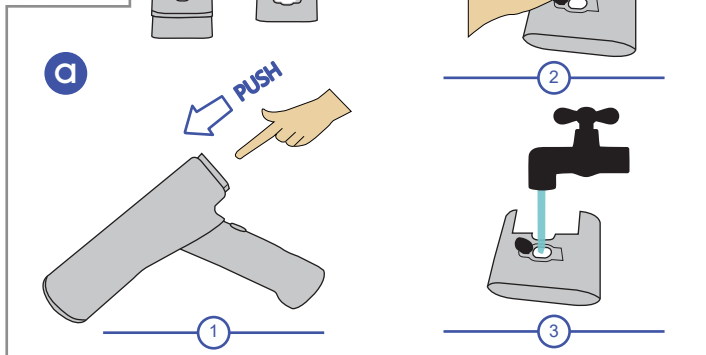

# QUICK START

SteamOne

SteamOne

a + g

1

3

SteamOne

SteamOne

d

150ml

80ml

f

STOP

OFF

SteamOne

**PUSH  
OFF**