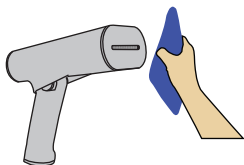

d

150ml

80ml

f

STOP

OFF

SteamOne

**PUSH  
OFF**