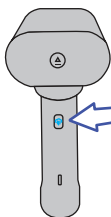

# QUICK START

SteamOne

SteamOne

a + g

1

3

SteamOne

SteamOne

d

150ml

80ml

f

STOP

OFF

SteamOne

**PUSH  
OFF**