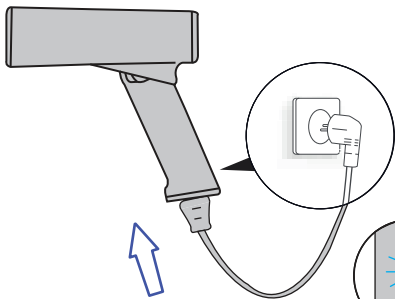

# QUICK START

SteamOne

SteamOne

a + g

1

3

SteamOne

SteamOne

d

150ml

80ml

f

STOP

OFF

SteamOne

**PUSH  
OFF**