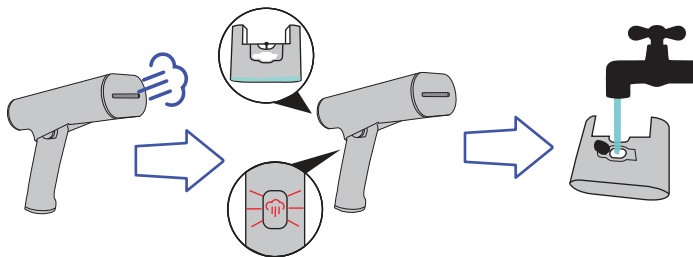

d

150ml

80ml

f

STOP

OFF

SteamOne

**PUSH  
OFF**