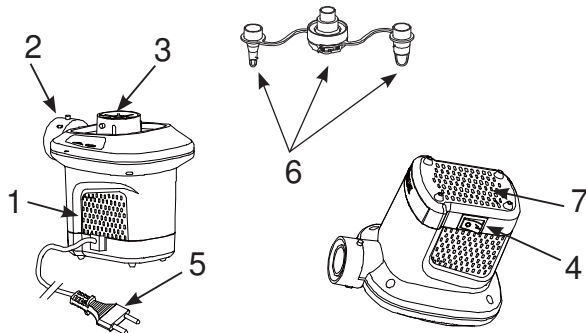

INTEX® OWNER'S MANUAL

Quick-Fill™ Electric Air Pump

Model AP640; 220 – 240 Volt ~ 50 Hz; 100 W

READ AND FOLLOW ALL INSTRUCTIONS BEFORE USING THIS PRODUCT

⚠ WARNING

- Adult use only.
- Do not drop unit into water or expose unit to rain or water.
- Do not direct air stream at face or body.
- Do not operate for more than 10 minutes at a time. Unplug and let cool at least 10 minutes.
- Unplug unit when not in use.
- Do not obstruct vent holes or open source.
- Do not insert objects into the inflation or deflation connector.
- The AC supply cord cannot be replaced. If the cord is damaged the appliance should be scrapped.
- To reduce the risk of electric shock, do not expose to rain. Store indoors.
- This appliance can be used by children aged from 8 years and above and persons with reduced physical, sensory or mental capabilities or lack of experience and knowledge if they have been given supervision or instruction concerning use of the appliance in a safe way and understand the hazards involved.
- Children shall not play with the appliance. Cleaning and user maintenance shall not be made by children without supervision.

FOLLOW THESE RULES AND ALL INSTRUCTIONS TO AVOID PROPERTY DAMAGE, ELECTRIC SHOCK, BURNS OR OTHER INJURY.

NAMES OF PARTS

1. **PARTS DESCRIPTION:**
1. PUMP
  2. INFLATION CONNECTOR
  3. DEFLATION CONNECTOR
  4. SWITCH
  5. AC LINE CORD
  6. NOZZLES
  7. VENT HOLES / SLOTS

NOTE: Drawings for illustration purpose only. May not reflect actual product. Not to scale.

INSTRUCTIONS

General

- Return pump and nozzles to package when not in use.
- No specific air pump maintenance is required.

SAVE THESE INSTRUCTIONS

CAUTION

In order to avoid a hazard due to inadvertent resetting of the thermal cut-out, this appliance must not be supplied through an external switching device, such as a timer, or connected to a circuit that is regularly switched on and off by the utility.

INSTRUCTIONS

INFLATION

1. Attach nozzle to the inflation connector if necessary and hold pump against inflation valve on item to be inflated. See Fig (1).
  NOTE: On large items like inflatable boats and large air mattresses, the pump will fit directly into the inflation valves and provide faster inflation times. Use the appropriate nozzle on small inflation valves as on small air mattresses, etc.
2. Plug in the AC line cord into an AC electrical outlet. See Fig (2).
3. SWITCH ON: Press "I"; SWITCH OFF: Press "0". See Fig (3).