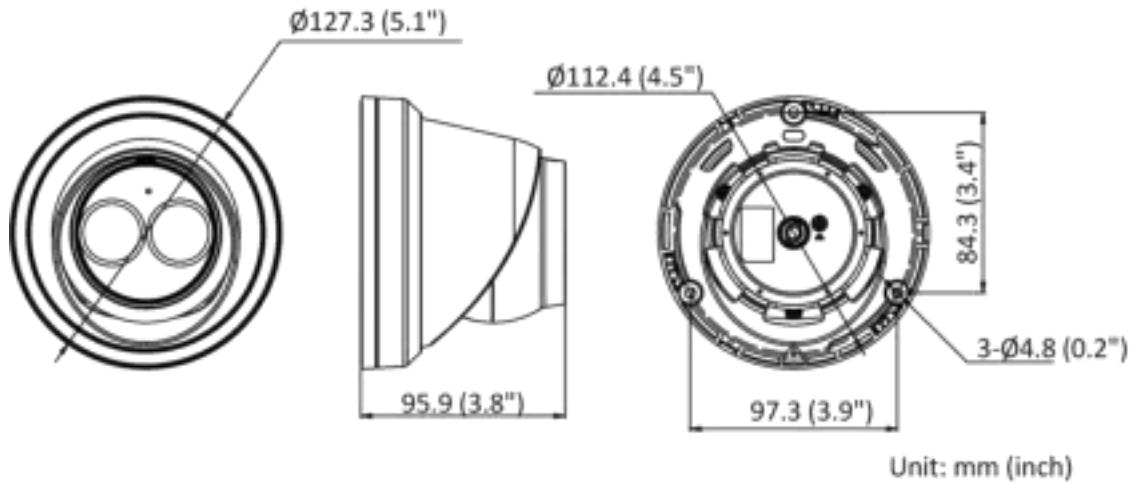

▪ **Dimension**

▪ **Accessory**

▪ **Optional**

DS-1271ZJ-130-TRL Pendant Mount	DS-1276ZJ-SUS (Black) Corner Mount	DS-1281ZJ-M (Black) Inclined Ceiling Mount	DS-1275ZJ-SUS Vertical Pole Mount	DS-1271ZJ-130-TRL (Black) Pendant Mount
DS-1280ZJ-DM8 (Black) Junction Box	DS-1281ZJ-M Inclined ceiling mount	DS-1273ZJ-130B-TRL Wall mount	DS-1276ZJ-SUS Corner mount	DS-1275ZJ-SUS (Black) Vertical Pole Mount
DS-1273ZJ-130-TRL (Black) Wall Mount	DS-1280ZJ-DM8 Junction box	DS-1273ZJ-130-TRL Wall mount