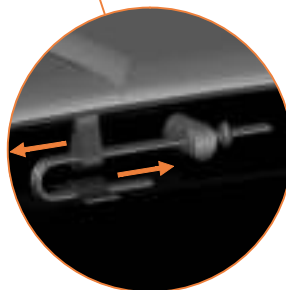

TEPL-ELAS-B