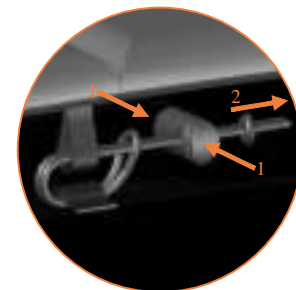

8.

9.

10.

11.

15.

TEPL-ELAS-D

TEPL-ELAS-B

TEPL-ELAS-B

Safety net for Model 08-FL / Model 10-FL

	Model 08-FL ø245cm			Model 10-FL ø305cm		
	Quantity	Part number		Quantity	Part number	
Pole with sleeve for safety net	6	AVBL-08-802-A + AVBL-08-802-C		6	AVBL-08-802-A + AVBL-08-802-C	
Pole for safety net	6	AVBL-08-802-B		6	AVBL-10-802-B	
Clamp	6	CLAMP-TOOL-SN 08-fl		6	CLAMP-TOOL-SN 10-fl	
Fiberglass Rod	1set	FIBERGLASS-ROD-08-fl		1set	FIBERGLASS-ROD-10-fl	
Screw M6x30	6	M6x30		6	M6x30	
Fastener for safety net	6	TEPL-ELAS-C		12	TEPL-ELAS-C	
Safety net	1	ANBL08-FL		1	ANBL-10-FL	
Straps for safety net	6	TEPL-BAND		6	TEPL-BAND	
Closure for safety net	2	TEPL-KNOOPJE		2	TEPL-KNOOPJE	
Screw M8	24	M8-20		24	M8-20	
Allen key	2	ALLEN-KEY		2	ALLEN-KEY	
Wrench	2	WRENCH		2	WRENCH	
Cap	6	TOP-CAP-BD		6	TOP-CAP-BD	