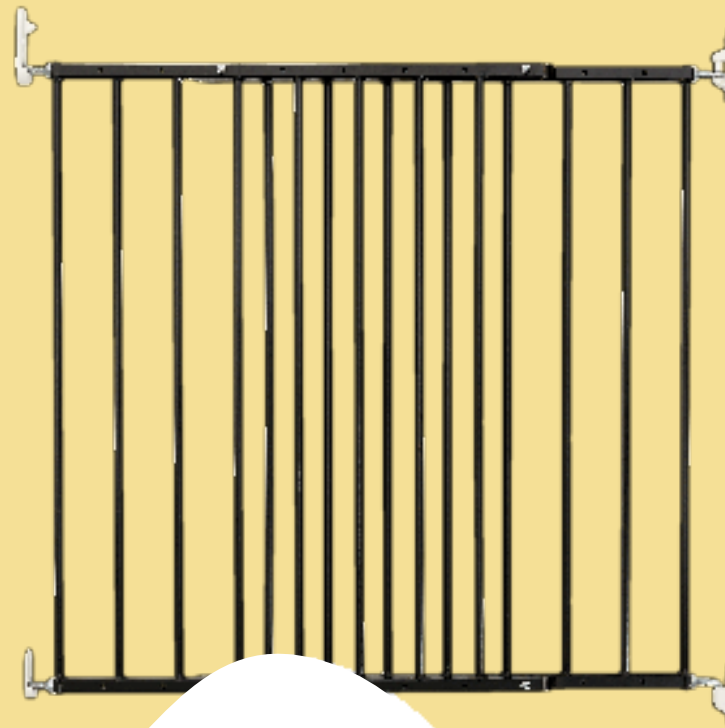

Get it in black
or in white...

Extensions for
DogSpace Lassie and
DogSpace Bonnie

DogSpace™

Wall Mounted gates

Need a stairgate or a flexible installation...?

DogSpace Lucky gate

- ADJUSTABLE GATE - PERFECT FIT FOR BOTH STAIRS AND DOORWAYS
- OPEN FROM BOTH SIDES OR LOCK TO OPEN ONLY ONE WAY
- WALL MOUNTED DOG GATE - VERY SECURE ALSO AT TOP OF STAIRS
- EASY TO REMOVE TEMPORARILY FOR EASY VACUUMING OF DOG HAIRS AND OTHER PUPPY PARENT JOBS
- CAN BE OPENED WITH JUST ONE HAND BY HUMANS - BUT NOT BY PAWS
- LIGHT AND MODERN DESIGN

**Extra tall
gate**

DogSpace Charlie gate

- EXTRA TALL GATE FOR MEDIUM TO LARGE BREEDS
- ADJUSTABLE GATE - PERFECT FIT FOR BOTH STAIRS AND DOORWAYS
- SWINGS OPEN BOTH WAYS - JUST LIKE A HAPPILY WAGGING DOG TAIL
- WALL MOUNTED DOG GATE - VERY SECURE ALSO AT TOP OF STAIRS
- Fits into any opening between 62.5-106.8 cm / 24.7"-42"
- EASY TO REMOVE FOR FREE ACCESS. THAT MAKES PUPPY PARENT JOBS LIKE FLOOR WASHING AND VACUUMING A LOT EASIER

DogSpace Charlie

Available in black and in white

Both have white wall fittings

DogSpace Molly gate

- FLEXIBLE AND ADJUSTABLE GATE
- FOR STAIRS, DOORS AND ODD ANGLES
- OPEN FROM BOTH SIDES OR LOCK TO OPEN ONE WAY ONLY
- SWIVEL FITTINGS ALLOW YOU TO MOUNT THE GATE STRAIGHT, IN A U-SHAPE OR DIAGONALLY
- WALL MOUNTED DOG GATE - VERY SECURE ALSO AT TOP OF STAIRS
- HUMANS CAN OPEN USING JUST ONE HAND
- PAWS CAN NOT OPEN THE GATE
- EASY TO REMOVE TEMPORARILY FOR EASY VACUUMING OF DOG HAIRS AND OTHER PUPPY PARENT JOBS