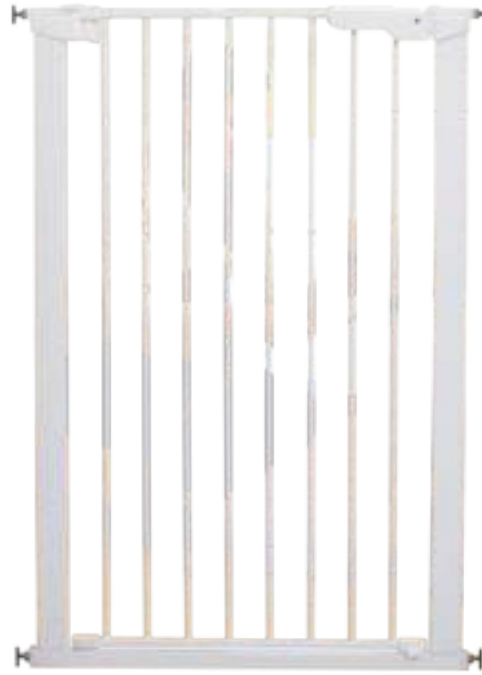

DogSpace™

Pressure Fitted gates

Avoid holes in the wall
or door frame...

DogSpace[®] Lassie gate

You can extend
this gate...

- PRESSURE FITTED GATE: NEEDS NO SCREWS AND LEAVES NO HOLES
- VERY EASY TO MOUNT AND REMOVE WITHOUT EXTRA TOOLS
- SWINGS OPEN BOTH WAYS - LIKE A HAPPY DOG'S TAIL WAGGING
- EASY TO OPEN WITH JUST ONE HAND FOR HUMANS - BUT NOT FOR PAWS, NO MATTER IF THEY ARE BIG OR SMALL
- LIGHT AND MODERN DESIGN FOR SMALL TO MEDIUM SIZED BREEDS
- AN INDICATOR MAKES IT EASY TO SEE WHEN THE GATE IS MOUNTED CORRECTLY
- - FOR BOTH HUMAN EYES AND YOUR DOG'S BLACK AND WHITE VISION
- EXTRA EXTENSIONS AVAILABLE SEPARATELY TO EXTEND THE GATE UP TO 119.3 CM / 46.9"

**Extra tall
gate**

DogSpace Bonnie gate

- PRESSURE FITTED GATE: NEEDS NO SCREWS AND LEAVES NO HOLES
- SWINGS OPEN BOTH WAYS - LIKE A HAPPY DOG'S TAIL WAGGING
- EASY TO OPEN WITH JUST ONE HAND FOR HUMANS - BUT NOT FOR PAWS, NO MATTER HOW BIG
- EXTRA EXTENSIONS AVAILABLE SEPARATELY TO EXTEND THE GATE UP TO 119,3 CM / 46.9"
- EXTRA TALL DOG GATE FOR MEDIUM TO LARGE SIZED BREEDS
- VERY EASY TO MOUNT AND REMOVE WITHOUT EXTRA TOOLS - AN INDICATOR MAKES IT EASY FOR YOU TO SEE WHEN THE CORRECT PRESSURE IS OBTAINED WHEN YOU INSTALL THE GATE

DogSpace Charlie

Available in black and in white

Both have white wall fittings

DogSpace Molly gate

- FLEXIBLE AND ADJUSTABLE GATE
- FOR STAIRS, DOORS AND ODD ANGLES
- OPEN FROM BOTH SIDES OR LOCK TO OPEN ONE WAY ONLY
- SWIVEL FITTINGS ALLOW YOU TO MOUNT THE GATE STRAIGHT, IN A U-SHAPE OR DIAGONALLY
- WALL MOUNTED DOG GATE - VERY SECURE ALSO AT TOP OF STAIRS
- HUMANS CAN OPEN USING JUST ONE HAND
- PAWS CAN NOT OPEN THE GATE
- EASY TO REMOVE TEMPORARILY FOR EASY VACUUMING OF DOG HAIRS AND OTHER PUPPY PARENT JOBS