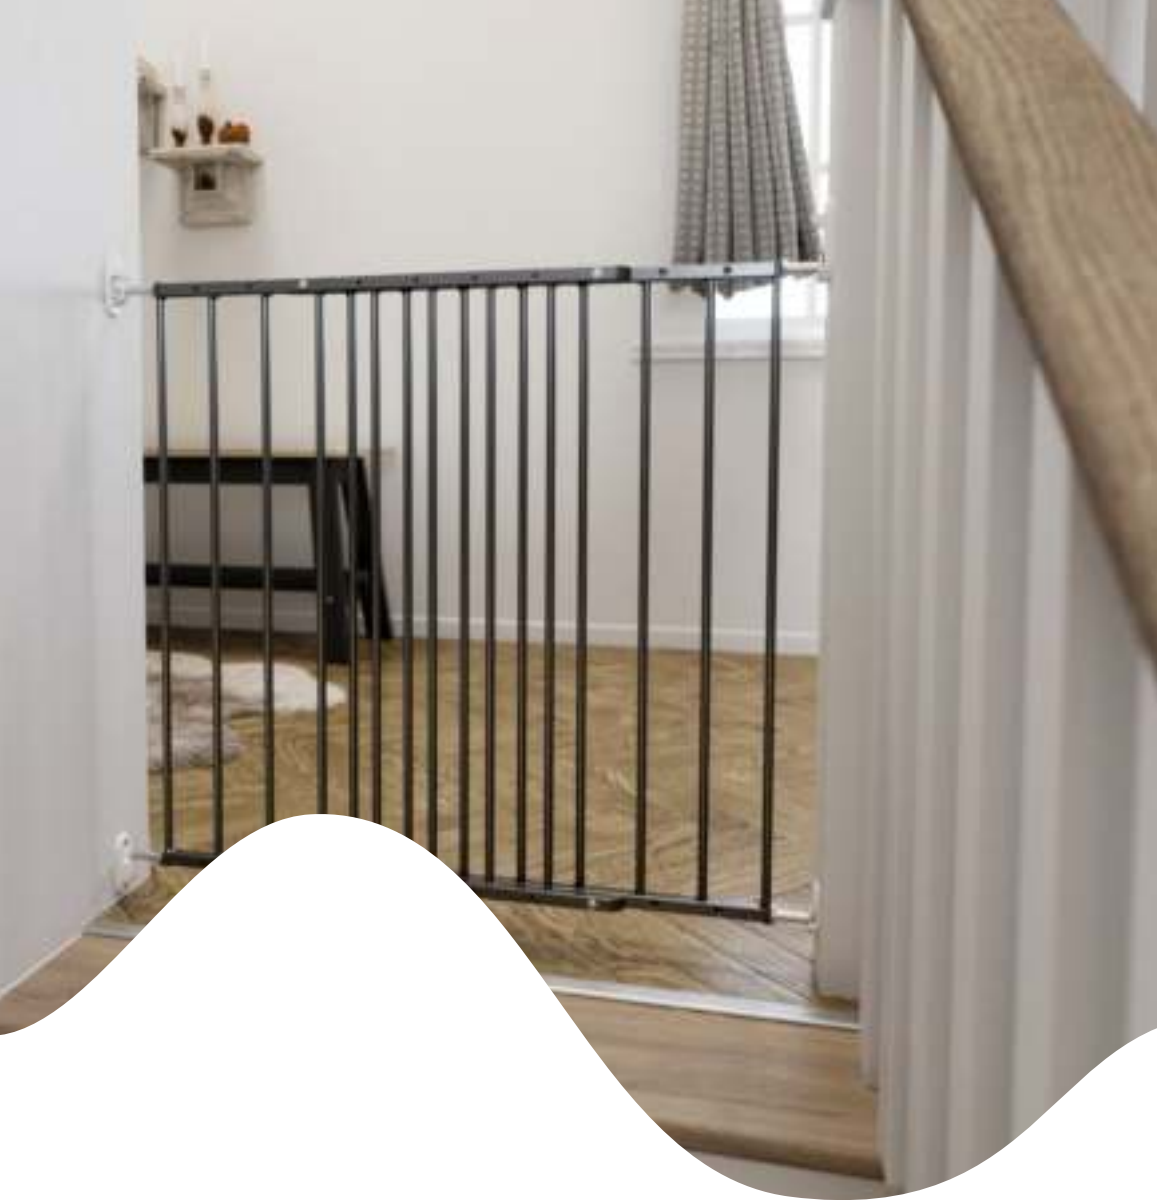

Get it in black
or in white...

Extensions for
DogSpace Lassie and
DogSpace Bonnie

DogSpace™

Wall Mounted gates

Need a stairgate or a flexible installation...?

DogSpace Lucky gate

- ADJUSTABLE GATE - PERFECT FIT FOR BOTH STAIRS AND DOORWAYS
- OPEN FROM BOTH SIDES OR LOCK TO OPEN ONLY ONE WAY
- WALL MOUNTED DOG GATE - VERY SECURE ALSO AT TOP OF STAIRS
- EASY TO REMOVE TEMPORARILY FOR EASY VACUUMING OF DOG HAIRS AND OTHER PUPPY PARENT JOBS
- CAN BE OPENED WITH JUST ONE HAND BY HUMANS - BUT NOT BY PAWS
- LIGHT AND MODERN DESIGN

**Extra tall
gate**

DogSpace Charlie gate

- EXTRA TALL GATE FOR MEDIUM TO LARGE BREEDS
- ADJUSTABLE GATE - PERFECT FIT FOR BOTH STAIRS AND DOORWAYS
- SWINGS OPEN BOTH WAYS - JUST LIKE A HAPPILY WAGGING DOG TAIL
- WALL MOUNTED DOG GATE - VERY SECURE ALSO AT TOP OF STAIRS
- Fits into any opening between 62.5-106.8 cm / 24.7"-42"
- EASY TO REMOVE FOR FREE ACCESS. THAT MAKES PUPPY PARENT JOBS LIKE FLOOR WASHING AND VACUUMING A LOT EASIER

DogSpace Charlie

Available in black and in white

Both have white wall fittings

DogSpace Molly gate

- FLEXIBLE AND ADJUSTABLE GATE
- FOR STAIRS, DOORS AND ODD ANGLES
- OPEN FROM BOTH SIDES OR LOCK TO OPEN ONE WAY ONLY
- SWIVEL FITTINGS ALLOW YOU TO MOUNT THE GATE STRAIGHT, IN A U-SHAPE OR DIAGONALLY
- WALL MOUNTED DOG GATE - VERY SECURE ALSO AT TOP OF STAIRS
- HUMANS CAN OPEN USING JUST ONE HAND
- PAWS CAN NOT OPEN THE GATE
- EASY TO REMOVE TEMPORARILY FOR EASY VACUUMING OF DOG HAIRS AND OTHER PUPPY PARENT JOBS