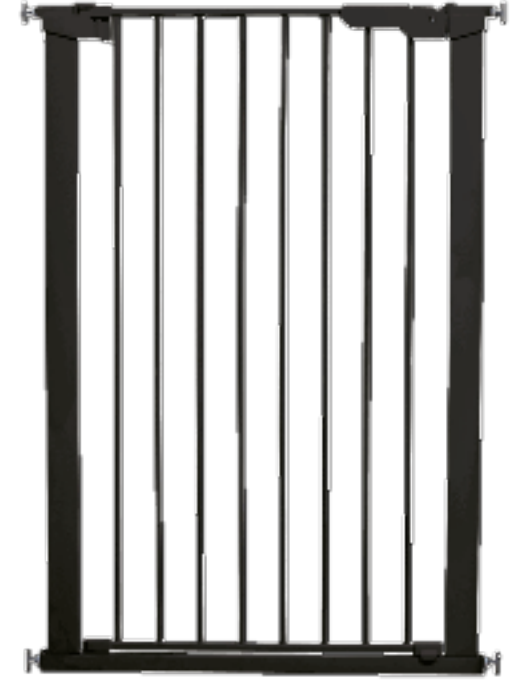

DogSpace™

Pressure Fitted gates

Avoid holes in the wall
or door frame...

DogSpace[®] Lassie gate

You can extend
this gate...

- PRESSURE FITTED GATE: NEEDS NO SCREWS AND LEAVES NO HOLES
- VERY EASY TO MOUNT AND REMOVE WITHOUT EXTRA TOOLS
- SWINGS OPEN BOTH WAYS - LIKE A HAPPY DOG'S TAIL WAGGING
- EASY TO OPEN WITH JUST ONE HAND FOR HUMANS - BUT NOT FOR PAWS, NO MATTER IF THEY ARE BIG OR SMALL
- LIGHT AND MODERN DESIGN FOR SMALL TO MEDIUM SIZED BREEDS
- AN INDICATOR MAKES IT EASY TO SEE WHEN THE GATE IS MOUNTED CORRECTLY
- - FOR BOTH HUMAN EYES AND YOUR DOG'S BLACK AND WHITE VISION
- EXTRA EXTENSIONS AVAILABLE SEPARATELY TO EXTEND THE GATE UP TO 119.3 CM / 46.9"

**Extra tall
gate**

DogSpace Bonnie gate

- PRESSURE FITTED GATE: NEEDS NO SCREWS AND LEAVES NO HOLES
- SWINGS OPEN BOTH WAYS - LIKE A HAPPY DOG'S TAIL WAGGING
- EASY TO OPEN WITH JUST ONE HAND FOR HUMANS - BUT NOT FOR PAWS, NO MATTER HOW BIG
- EXTRA EXTENSIONS AVAILABLE SEPARATELY TO EXTEND THE GATE UP TO 119,3 CM / 46.9"
- EXTRA TALL DOG GATE FOR MEDIUM TO LARGE SIZED BREEDS
- VERY EASY TO MOUNT AND REMOVE WITHOUT EXTRA TOOLS - AN INDICATOR MAKES IT EASY FOR YOU TO SEE WHEN THE CORRECT PRESSURE IS OBTAINED WHEN YOU INSTALL THE GATE

DogSpace Charlie

Available in black and in white

Both have white wall fittings

DogSpace Molly gate

- FLEXIBLE AND ADJUSTABLE GATE
- FOR STAIRS, DOORS AND ODD ANGLES
- OPEN FROM BOTH SIDES OR LOCK TO OPEN ONE WAY ONLY
- SWIVEL FITTINGS ALLOW YOU TO MOUNT THE GATE STRAIGHT, IN A U-SHAPE OR DIAGONALLY
- WALL MOUNTED DOG GATE - VERY SECURE ALSO AT TOP OF STAIRS
- HUMANS CAN OPEN USING JUST ONE HAND
- PAWS CAN NOT OPEN THE GATE
- EASY TO REMOVE TEMPORARILY FOR EASY VACUUMING OF DOG HAIRS AND OTHER PUPPY PARENT JOBS