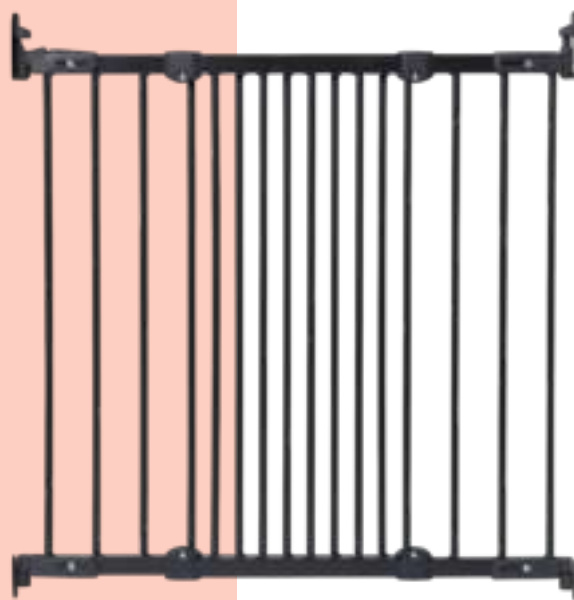

DogSpace Molly

Extending gate with
swivel wall fittings

You can install it
in 3 different ways...