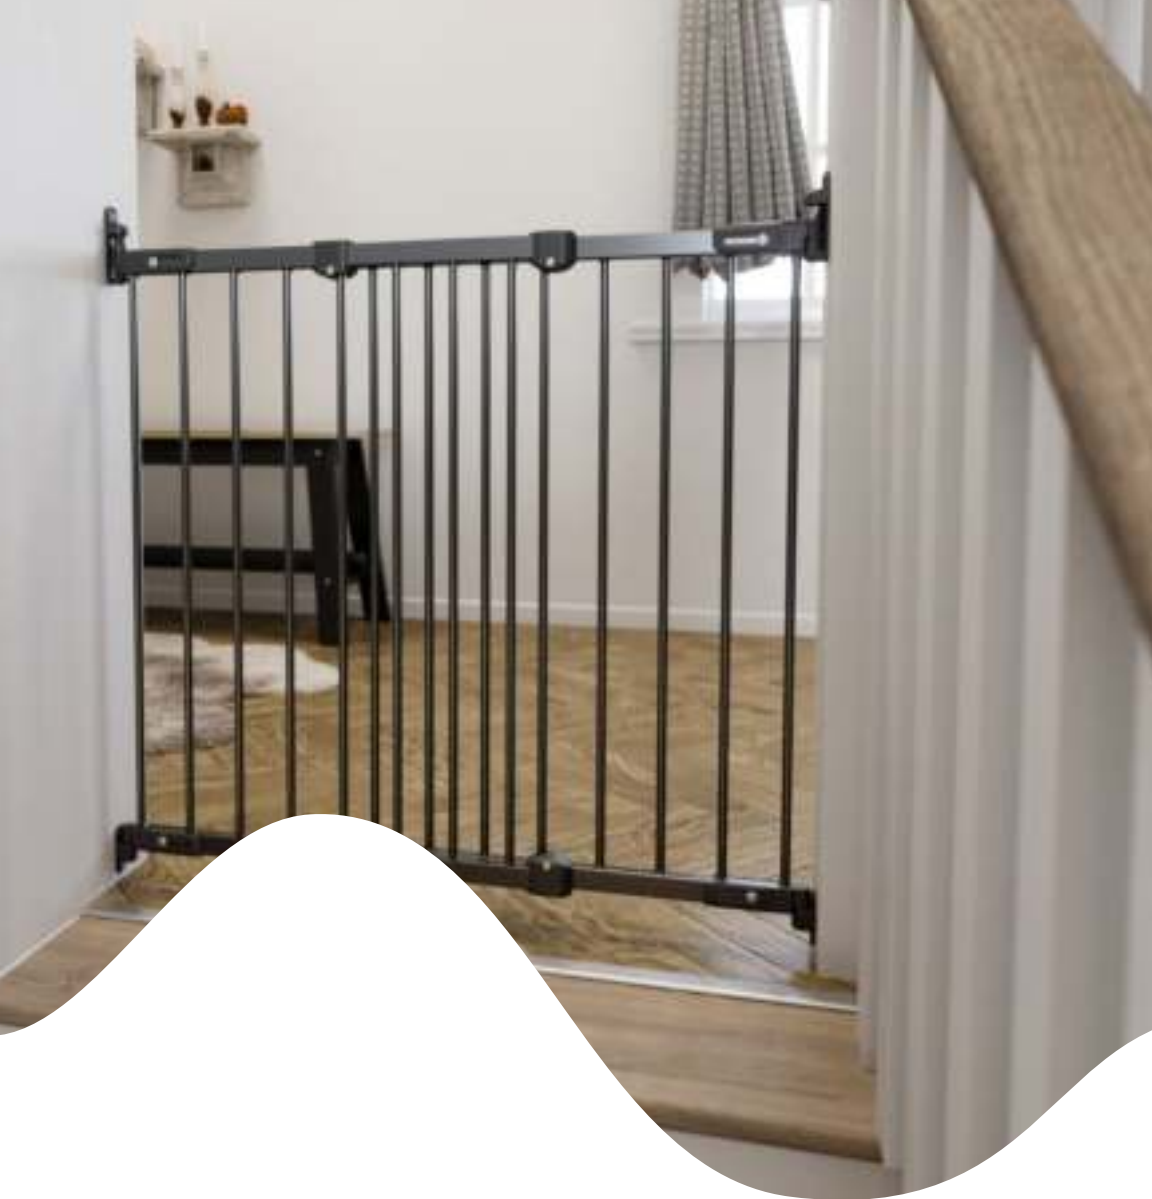

Get it in black
or in white...

Extensions for
DogSpace Lassie and
DogSpace Bonnie

DogSpace™

Wall Mounted gates

Need a stairgate or a flexible installation...?

DogSpace Lucky gate

- ADJUSTABLE GATE - PERFECT FIT FOR BOTH STAIRS AND DOORWAYS
- OPEN FROM BOTH SIDES OR LOCK TO OPEN ONLY ONE WAY
- WALL MOUNTED DOG GATE - VERY SECURE ALSO AT TOP OF STAIRS
- EASY TO REMOVE TEMPORARILY FOR EASY VACUUMING OF DOG HAIRS AND OTHER PUPPY PARENT JOBS
- CAN BE OPENED WITH JUST ONE HAND BY HUMANS - BUT NOT BY PAWS
- LIGHT AND MODERN DESIGN

**Extra tall
gate**

DogSpace Charlie gate

- EXTRA TALL GATE FOR MEDIUM TO LARGE BREEDS
- ADJUSTABLE GATE - PERFECT FIT FOR BOTH STAIRS AND DOORWAYS
- SWINGS OPEN BOTH WAYS - JUST LIKE A HAPPILY WAGGING DOG TAIL
- WALL MOUNTED DOG GATE - VERY SECURE ALSO AT TOP OF STAIRS
- Fits into any opening between 62.5-106.8 cm / 24.7"-42"
- EASY TO REMOVE FOR FREE ACCESS. THAT MAKES PUPPY PARENT JOBS LIKE FLOOR WASHING AND VACUUMING A LOT EASIER

DogSpace Charlie

Available in black and in white

Both have white wall fittings

DogSpace Molly gate

- FLEXIBLE AND ADJUSTABLE GATE
- FOR STAIRS, DOORS AND ODD ANGLES
- OPEN FROM BOTH SIDES OR LOCK TO OPEN ONE WAY ONLY
- SWIVEL FITTINGS ALLOW YOU TO MOUNT THE GATE STRAIGHT, IN A U-SHAPE OR DIAGONALLY
- WALL MOUNTED DOG GATE - VERY SECURE ALSO AT TOP OF STAIRS
- HUMANS CAN OPEN USING JUST ONE HAND
- PAWS CAN NOT OPEN THE GATE
- EASY TO REMOVE TEMPORARILY FOR EASY VACUUMING OF DOG HAIRS AND OTHER PUPPY PARENT JOBS