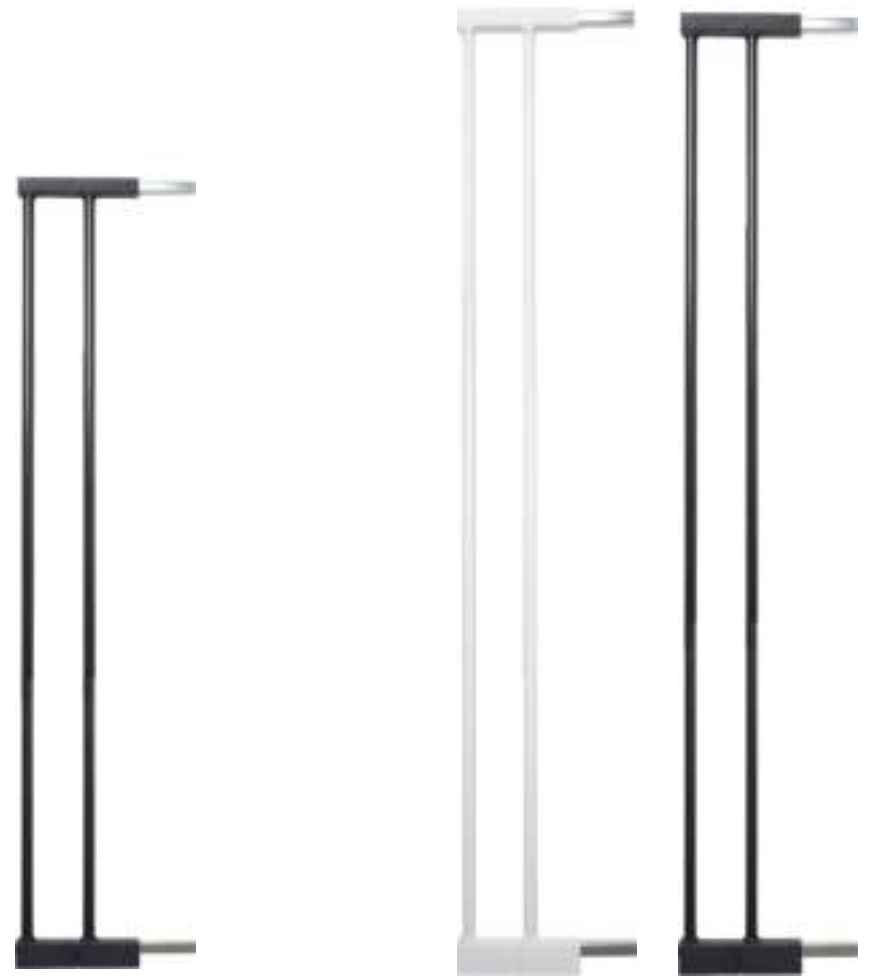

**Extra tall
gate**

DogSpace Bonnie gate

- PRESSURE FITTED GATE: NEEDS NO SCREWS AND LEAVES NO HOLES
- SWINGS OPEN BOTH WAYS - LIKE A HAPPY DOG'S TAIL WAGGING
- EASY TO OPEN WITH JUST ONE HAND FOR HUMANS - BUT NOT FOR PAWS, NO MATTER HOW BIG
- EXTRA EXTENSIONS AVAILABLE SEPARATELY TO EXTEND THE GATE UP TO 119,3 CM / 46.9"
- EXTRA TALL DOG GATE FOR MEDIUM TO LARGE SIZED BREEDS
- VERY EASY TO MOUNT AND REMOVE WITHOUT EXTRA TOOLS - AN INDICATOR MAKES IT EASY FOR YOU TO SEE WHEN THE CORRECT PRESSURE IS OBTAINED WHEN YOU INSTALL THE GATE

Get it in black
or in white...

Extensions for
DogSpace Lassie and
DogSpace Bonnie

DogSpace™

Wall Mounted gates

Need a stairgate or a flexible installation...?

DogSpace Lucky gate

- ADJUSTABLE GATE - PERFECT FIT FOR BOTH STAIRS AND DOORWAYS
- OPEN FROM BOTH SIDES OR LOCK TO OPEN ONLY ONE WAY
- WALL MOUNTED DOG GATE - VERY SECURE ALSO AT TOP OF STAIRS
- EASY TO REMOVE TEMPORARILY FOR EASY VACUUMING OF DOG HAIRS AND OTHER PUPPY PARENT JOBS
- CAN BE OPENED WITH JUST ONE HAND BY HUMANS - BUT NOT BY PAWS
- LIGHT AND MODERN DESIGN

DogSpace Charlie

Available in black and in white

Both have white wall fittings

DogSpace Molly gate

- FLEXIBLE AND ADJUSTABLE GATE
- FOR STAIRS, DOORS AND ODD ANGLES
- OPEN FROM BOTH SIDES OR LOCK TO OPEN ONE WAY ONLY
- SWIVEL FITTINGS ALLOW YOU TO MOUNT THE GATE STRAIGHT, IN A U-SHAPE OR DIAGONALLY
- WALL MOUNTED DOG GATE - VERY SECURE ALSO AT TOP OF STAIRS
- HUMANS CAN OPEN USING JUST ONE HAND
- PAWS CAN NOT OPEN THE GATE
- EASY TO REMOVE TEMPORARILY FOR EASY VACUUMING OF DOG HAIRS AND OTHER PUPPY PARENT JOBS