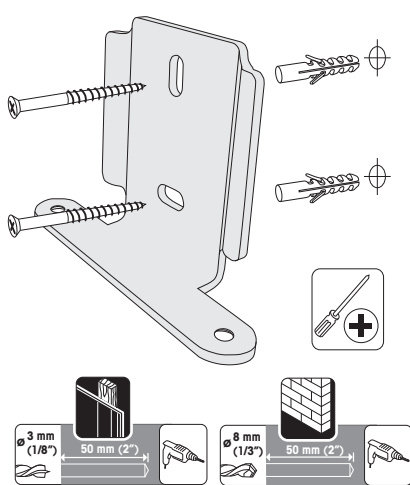

RingO®  
Universal Mounting System

1 Universal Holder

1 Car Mount

2 Car Mount

3 Car Mount

4 Car Mount

1 Dashboard Mount

Rinse suction cup with hot water before first use.

2 Dashboard Mount

3 Dashboard Mount

Close clip for secure mounting.

4 Dashboard Mount

5 Dashboard Mount

6 Dashboard Mount

1 Flex Mount

2 Flex Mount

3 Flex Mount

4 Flex Mount

5 Flex Mount

Mount Release

Thin Mount / Adhesive

A1 Thin Mount

A2 Thin Mount

A3 Thin Mount