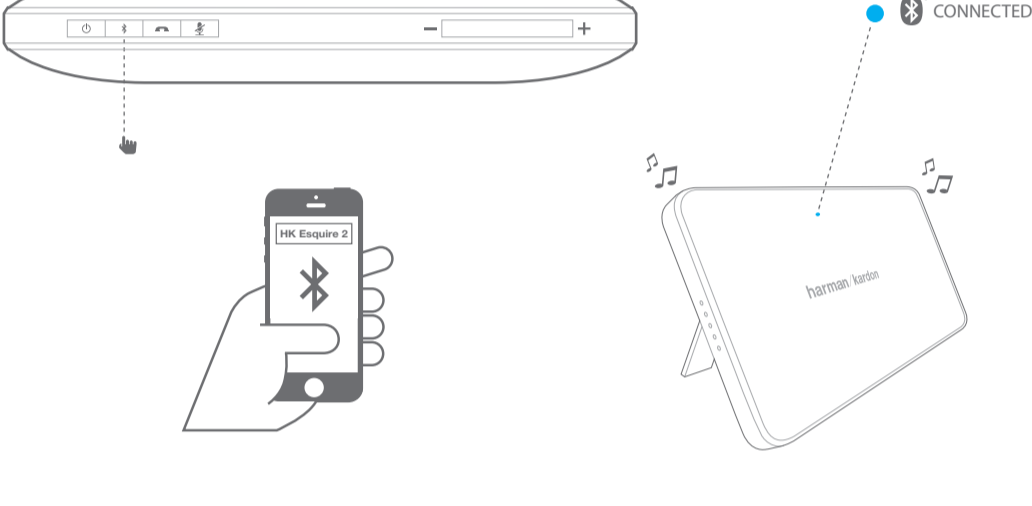

ESQUIRE 2

What's in the box

Quick Start Guide
Guide de démarrage rapide

Buttons

Connections

Bluetooth®

Stand

Individual conferencing

Group conferencing

Mute

Charging

Battery charging indication

LED behavior

(Blue)	(Blue)	(Green)	(Green)	(Red)
Bluetooth Pairing	Bluetooth Connected	Call ringing	Call active	Call on mute

- EN**
- Bluetooth version: 4.1
 - Support: A2DP v1.3, AVRCP v1.5, HFP v1.6, HSP v1.2
 - Transducers: 4 x 32mm
 - Rated power: 2 x 8W
 - Frequency response: 75–20kHz
 - Signal-to-noise ratio: > 80dB
 - USB charge out: maximum 5V 1A
 - Battery type: Lithium polymer (3.7V, 3200mAh)
 - Music play time: Up to 8 hours (varies by volume level and audio content)
 - Battery charge time: 3.5 to 5.5 hours (varies by charging current, 5V, 2A maximum)
 - Bluetooth® transmitter frequency range: 2.402GHz~2.480GHz
 - Bluetooth® transmitter power: 0~4dBm
 - Bluetooth® transmitter modulation: GFSK, 8DPSK, π/4 DQPSK
 - Dimensions (W x D x H): 190mm x 34mm x 130mm
 - Weight: 599g