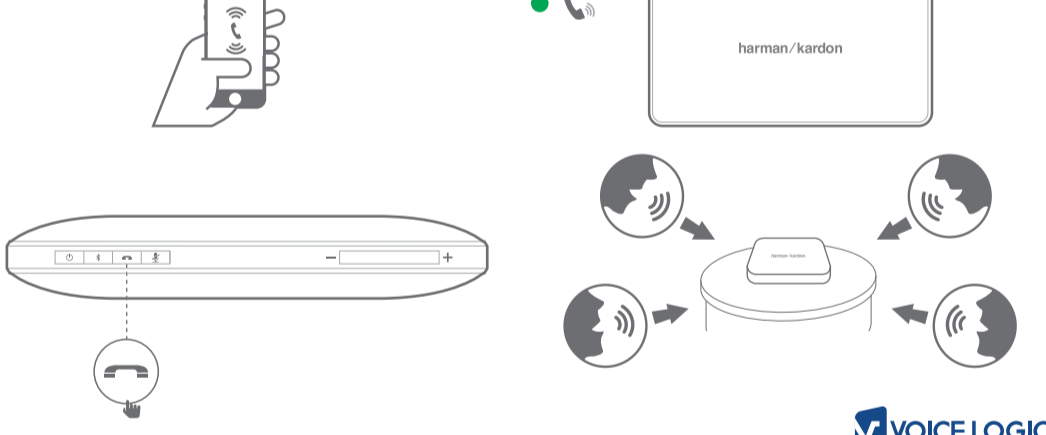

ESQUIRE 2

What's in the box

Quick Start Guide
Guide de démarrage rapide

Buttons

Connections

Bluetooth®

Stand

Individual conferencing

Group conferencing

Mute

Charging

Battery charging indication

LED behavior

(Blue)	(Blue)	(Green)	(Green)	(Red)
Bluetooth Pairing	Bluetooth Connected	Call ringing	Call active	Call on mute

- EN**
- Bluetooth version: 4.1
 - Support: A2DP v1.3, AVRCP v1.5, HFP v1.6, HSP v1.2
 - Transducers: 4 x 32mm
 - Rated power: 2 x 8W
 - Frequency response: 75–20kHz
 - Signal-to-noise ratio: > 80dB
 - USB charge out: maximum 5V 1A
 - Battery type: Lithium polymer (3.7V, 3200mAh)
 - Music play time: Up to 8 hours (varies by volume level and audio content)
 - Battery charge time: 3.5 to 5.5 hours (varies by charging current, 5V, 2A maximum)
 - Bluetooth® transmitter frequency range: 2.402GHz~2.480GHz
 - Bluetooth® transmitter power: 0~4dBm
 - Bluetooth® transmitter modulation: GFSK, 8DPSK, π/4 DQPSK
 - Dimensions (W x D x H): 190mm x 34mm x 130mm
 - Weight: 599g