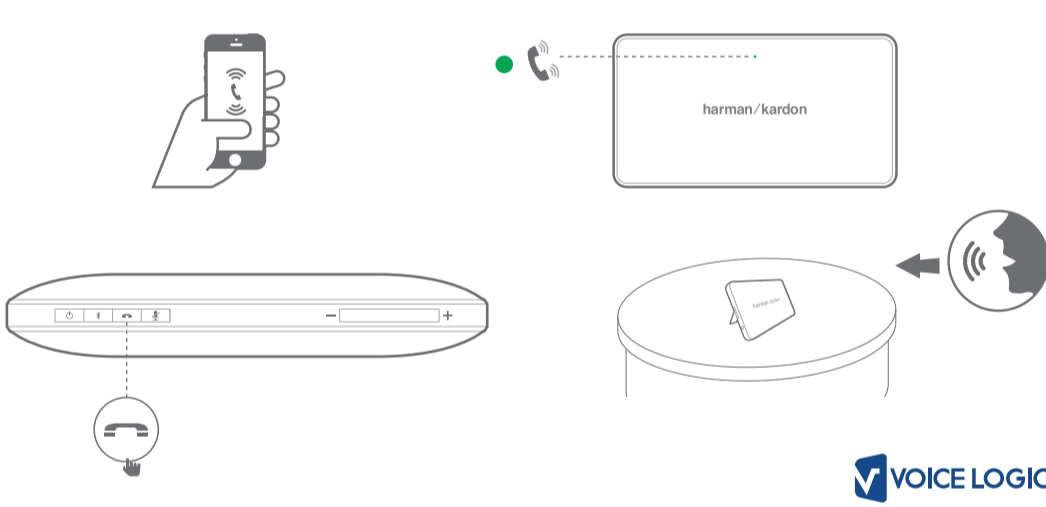

ESQUIRE 2

What's in the box

Quick Start Guide
Guide de démarrage rapide

Buttons

Connections

Bluetooth®

Stand

Individual conferencing

Group conferencing

Mute

Charging

Battery charging indication

LED behavior

(Blue)	(Blue)	(Green)	(Green)	(Red)
Bluetooth Pairing	Bluetooth Connected	Call ringing	Call active	Call on mute

- EN**
- Bluetooth version: 4.1
 - Support: A2DP v1.3, AVRCP v1.5, HFP v1.6, HSP v1.2
 - Transducers: 4 x 32mm
 - Rated power: 2 x 8W
 - Frequency response: 75–20kHz
 - Signal-to-noise ratio: > 80dB
 - USB charge out: maximum 5V 1A
 - Battery type: Lithium polymer (3.7V, 3200mAh)
 - Music play time: Up to 8 hours (varies by volume level and audio content)
 - Battery charge time: 3.5 to 5.5 hours (varies by charging current, 5V, 2A maximum)
 - Bluetooth® transmitter frequency range: 2.402GHz~2.480GHz
 - Bluetooth® transmitter power: 0~4dBm
 - Bluetooth® transmitter modulation: GFSK, 8DPSK, π/4 DQPSK
 - Dimensions (W x D x H): 190mm x 34mm x 130mm
 - Weight: 599g