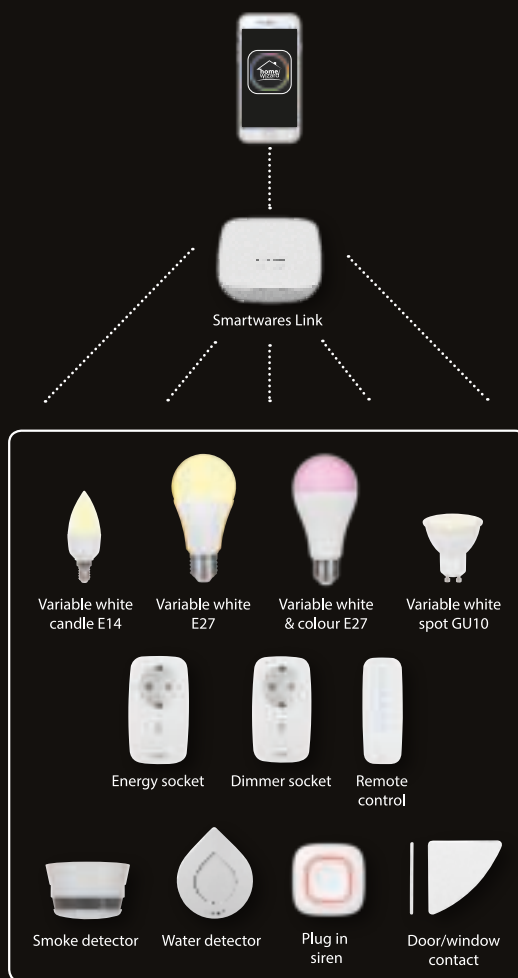

S smartwares®

Connected Energy control set

Control all your Smartwares PRO items with your smartphone via the Link.