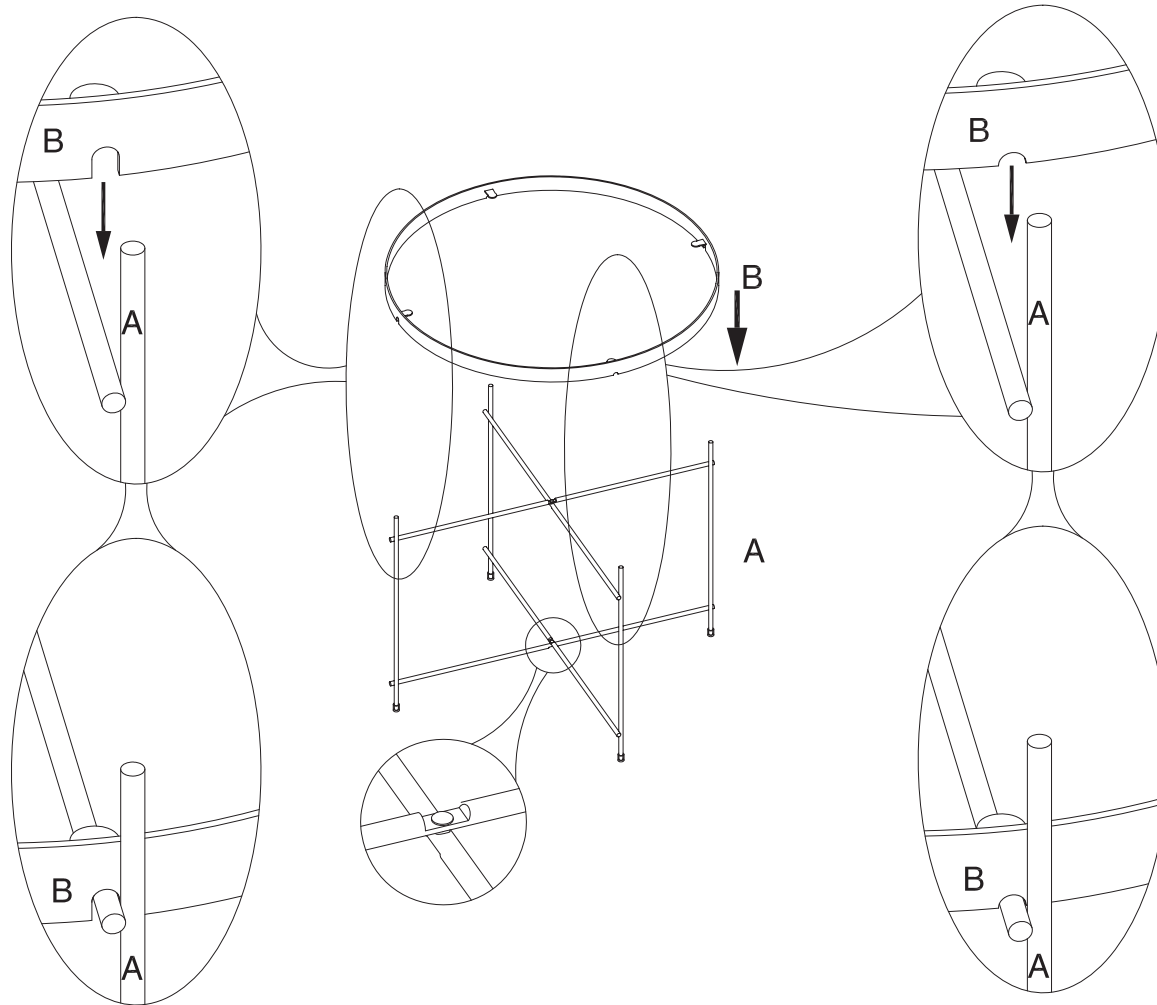

Side Table Cupid Large

zUiver^o

#1

#2

A	B	C	D
			
63.2 x 40 x 4cm	Ø61 x 3cm	Ø60 x 0.5cm	Ø12 x 4mm
x 1	x 1	x 1	x 4