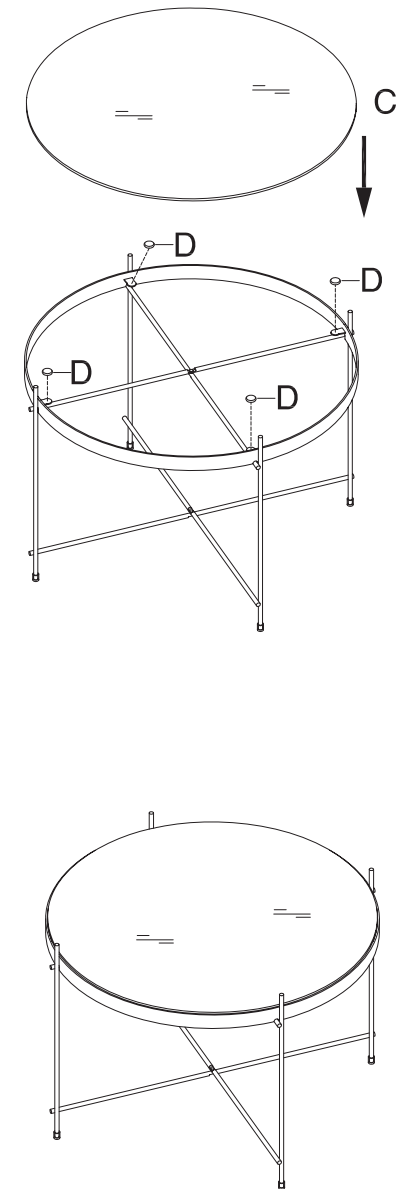

Side Table Cupid Large

zUiver^o

#1

#2

A	B	C	D
			
63.2 x 40 x 4cm	Ø61 x 3cm	Ø60 x 0.5cm	Ø12 x 4mm
x 1	x 1	x 1	x 4