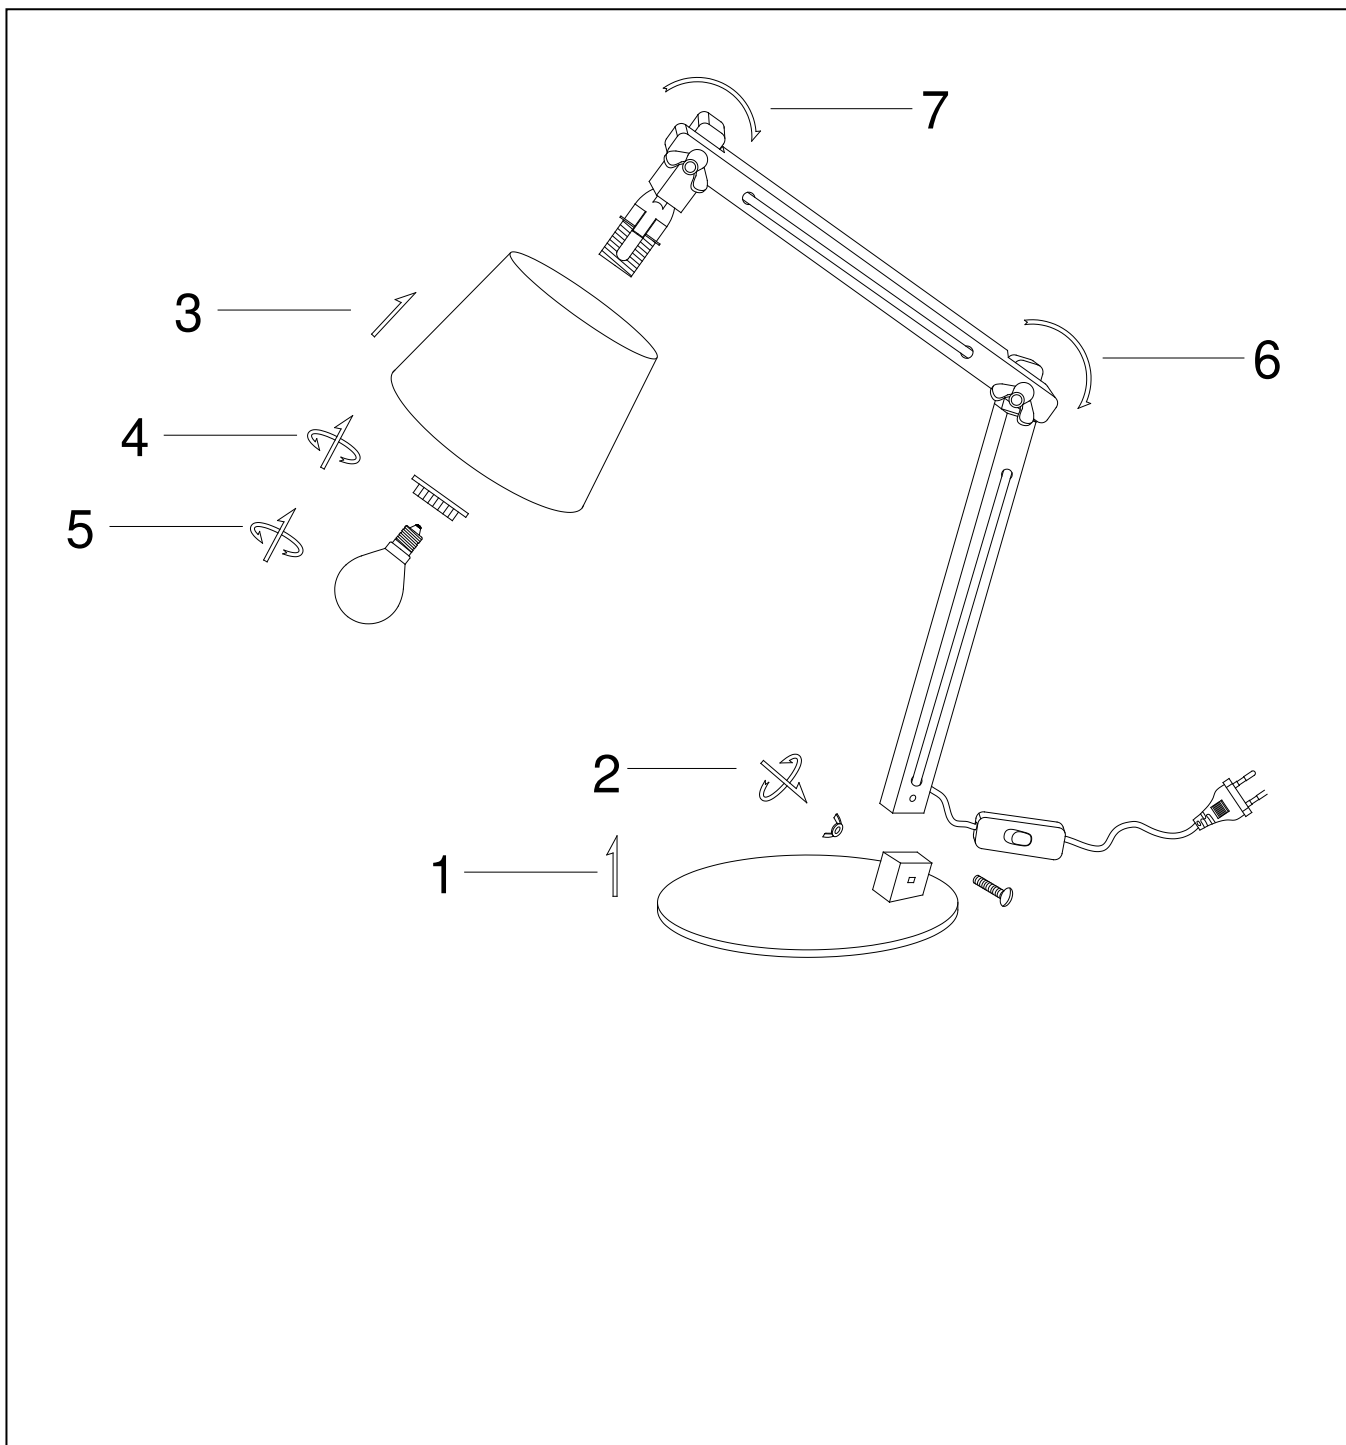

Line drawing of the item

item number: 03600/01/31

# Installation Drawing

## Technical details

materials used:	Metal+fabric+pine wood
color:	White
dimmable and how is the fixture dimmable:	No dimmable
size:	Height: 530mm Length: 430mm Width: 200mm Net Weight: 1.66kg
power requirements:	220-240V~50Hz
bulb type and maximum Wattage:	1x E14 Max. 40W
number of bulbs:	1
IP degree:	IP20