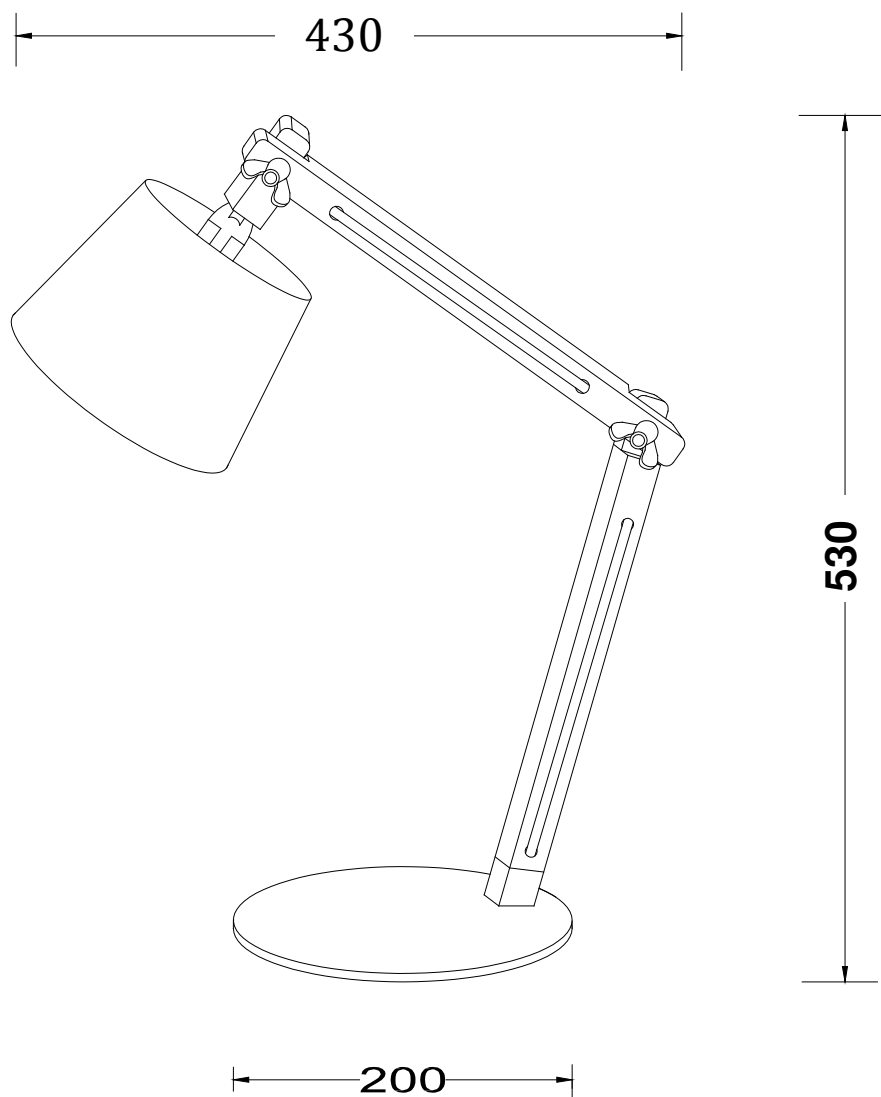

Line drawing of the item

item number: 03600/01/31

## Technical details

materials used:	Metal+fabric+pine wood
color:	White
dimmable and how is the fixture dimmable:	No dimmable
size:	Height: 530mm Length: 430mm Width: 200mm Net Weight: 1.66kg
power requirements:	220-240V~50Hz
bulb type and maximum Wattage:	1x E14 Max. 40W
number of bulbs:	1
IP degree:	IP20