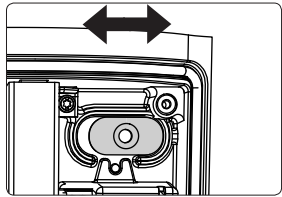

Incl.

1 x Luxeon Rebel
Powered

5

9

TOP

Philips Lighting Contact Centre
Int. Business Reply Service
I.B.R.S. / C.C.R.I. Numéro 10461
5600 VB Eindhoven
Pays-Bas / The Netherlands

www.philips.com/homelighting
☎ +800 7445 4775