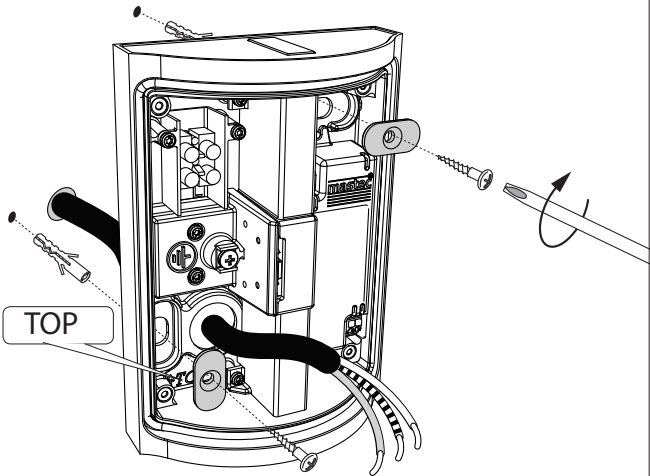

Incl.

1 x Luxeon Rebel
Powered

5

9

TOP

Philips Lighting Contact Centre
Int. Business Reply Service
I.B.R.S. / C.C.R.I. Numéro 10461
5600 VB Eindhoven
Pays-Bas / The Netherlands

www.philips.com/homelighting
☎ +800 7445 4775