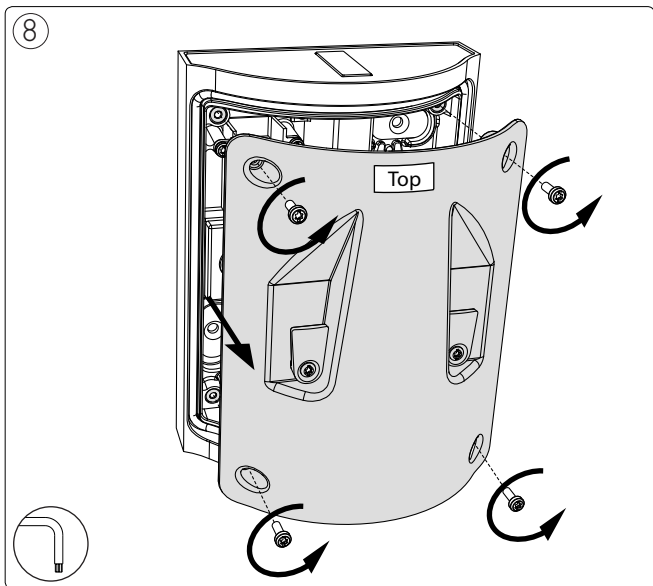

Incl.

1 x Luxeon Rebel
Powered

5

9

TOP

Philips Lighting Contact Centre
Int. Business Reply Service
I.B.R.S. / C.C.R.I. Numéro 10461
5600 VB Eindhoven
Pays-Bas / The Netherlands

www.philips.com/homelighting
☎ +800 7445 4775