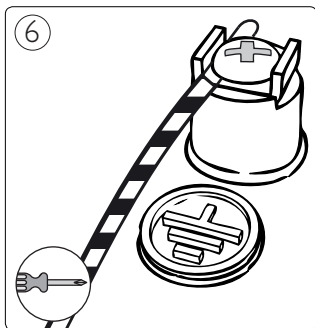

Incl.

1 x Luxeon Rebel
Powered

5

9

TOP

Philips Lighting Contact Centre
Int. Business Reply Service
I.B.R.S. / C.C.R.I. Numéro 10461
5600 VB Eindhoven
Pays-Bas / The Netherlands

www.philips.com/homelighting
☎ +800 7445 4775