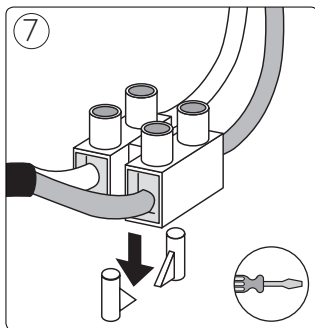

Incl.

1 x Luxeon Rebel
Powered

5

9

TOP

Philips Lighting Contact Centre
Int. Business Reply Service
I.B.R.S. / C.C.R.I. Numéro 10461
5600 VB Eindhoven
Pays-Bas / The Netherlands

www.philips.com/homelighting
☎ +800 7445 4775