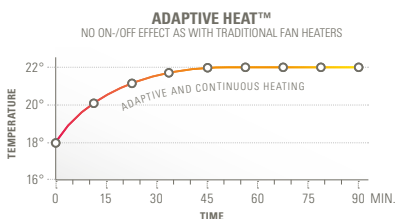

# Anna big — heats the modern way!

Touch panel: adjustable heat output and selectable temperature   2 in 1 heating and breeze mode   8 heat output levels

ADAPTIVE HEAT™ technology automatically adapts heat output in auto mode to reach and keep the desired temperature in an efficient way

## Specifications

Room size: up to 25 m<sup>2</sup> / 63 m<sup>3</sup>

Power: 300 – 2'000 watt

Touch Panel / Adaptive Heat™ technology

Adjustable heat output / Auto mode

Cooling mode

Selectable temperature (0° C – 35° C / high)