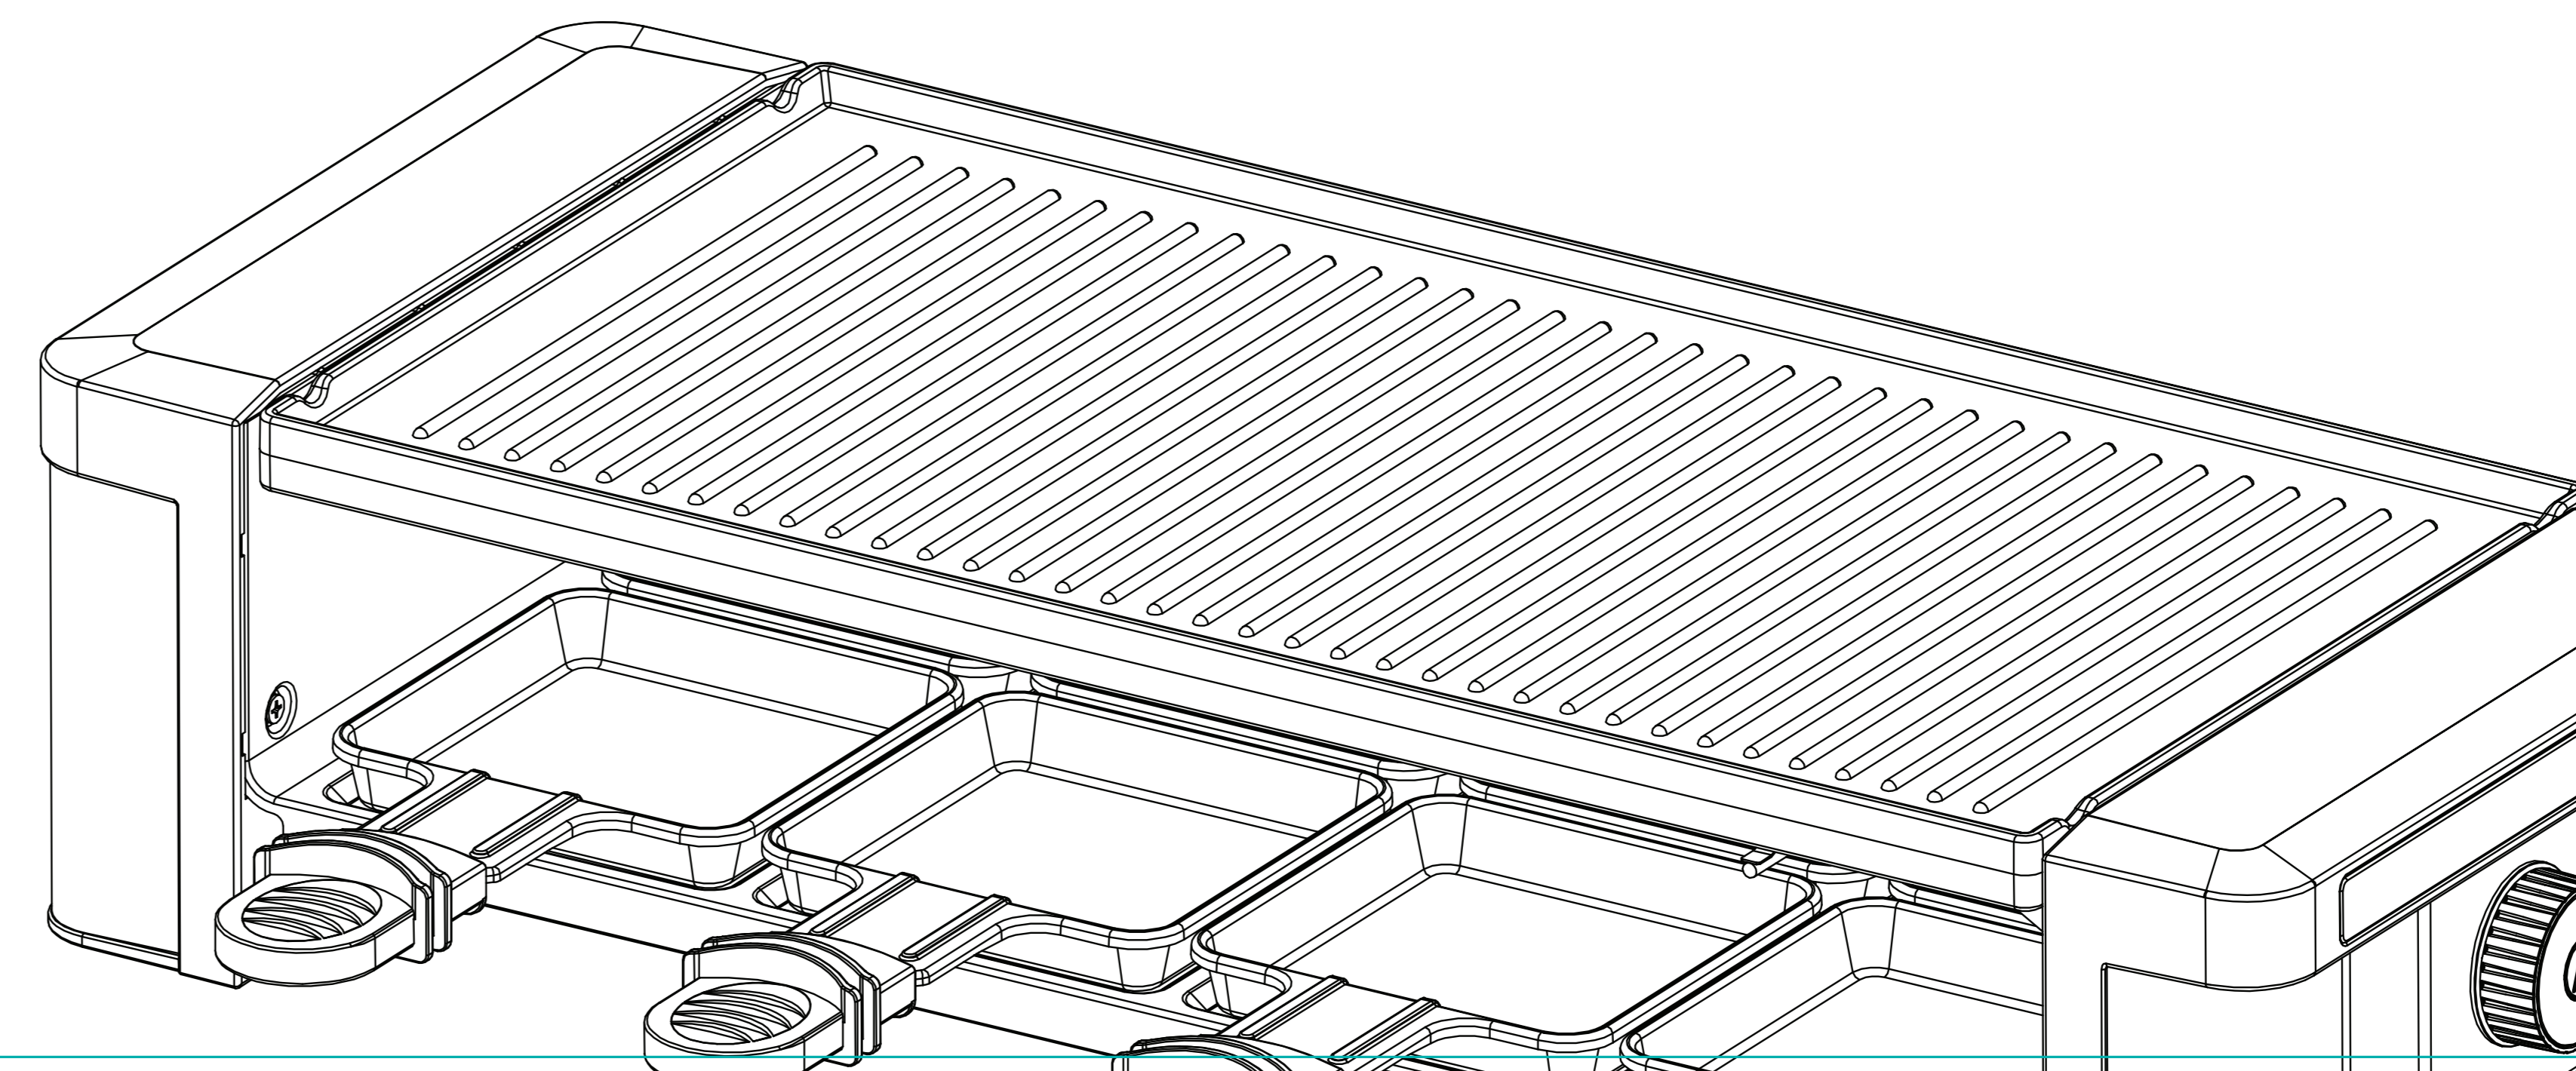

eden

ED-7018
RACLETTE 8

This raclette, griddle and grill with high-quality finish is an asset for anyone who loves the combination of fun and good food! The reversible die cast aluminum grill and griddle will create endless fun cooking options for 8 people!

- Multi-function: raclette, griddle and grill
- Size of baking surface: 39 x 20 cm cm
- Suitable for number of persons: 8
- Adjustable thermostat
- Grill and flat reversible baking plate
- Pans with non-stick coating
- Non-stick coating
- Easy to clean
- Non-slip feet
- Power indication light(s)
- Power cord length: 2 m
- Power: 1200 W