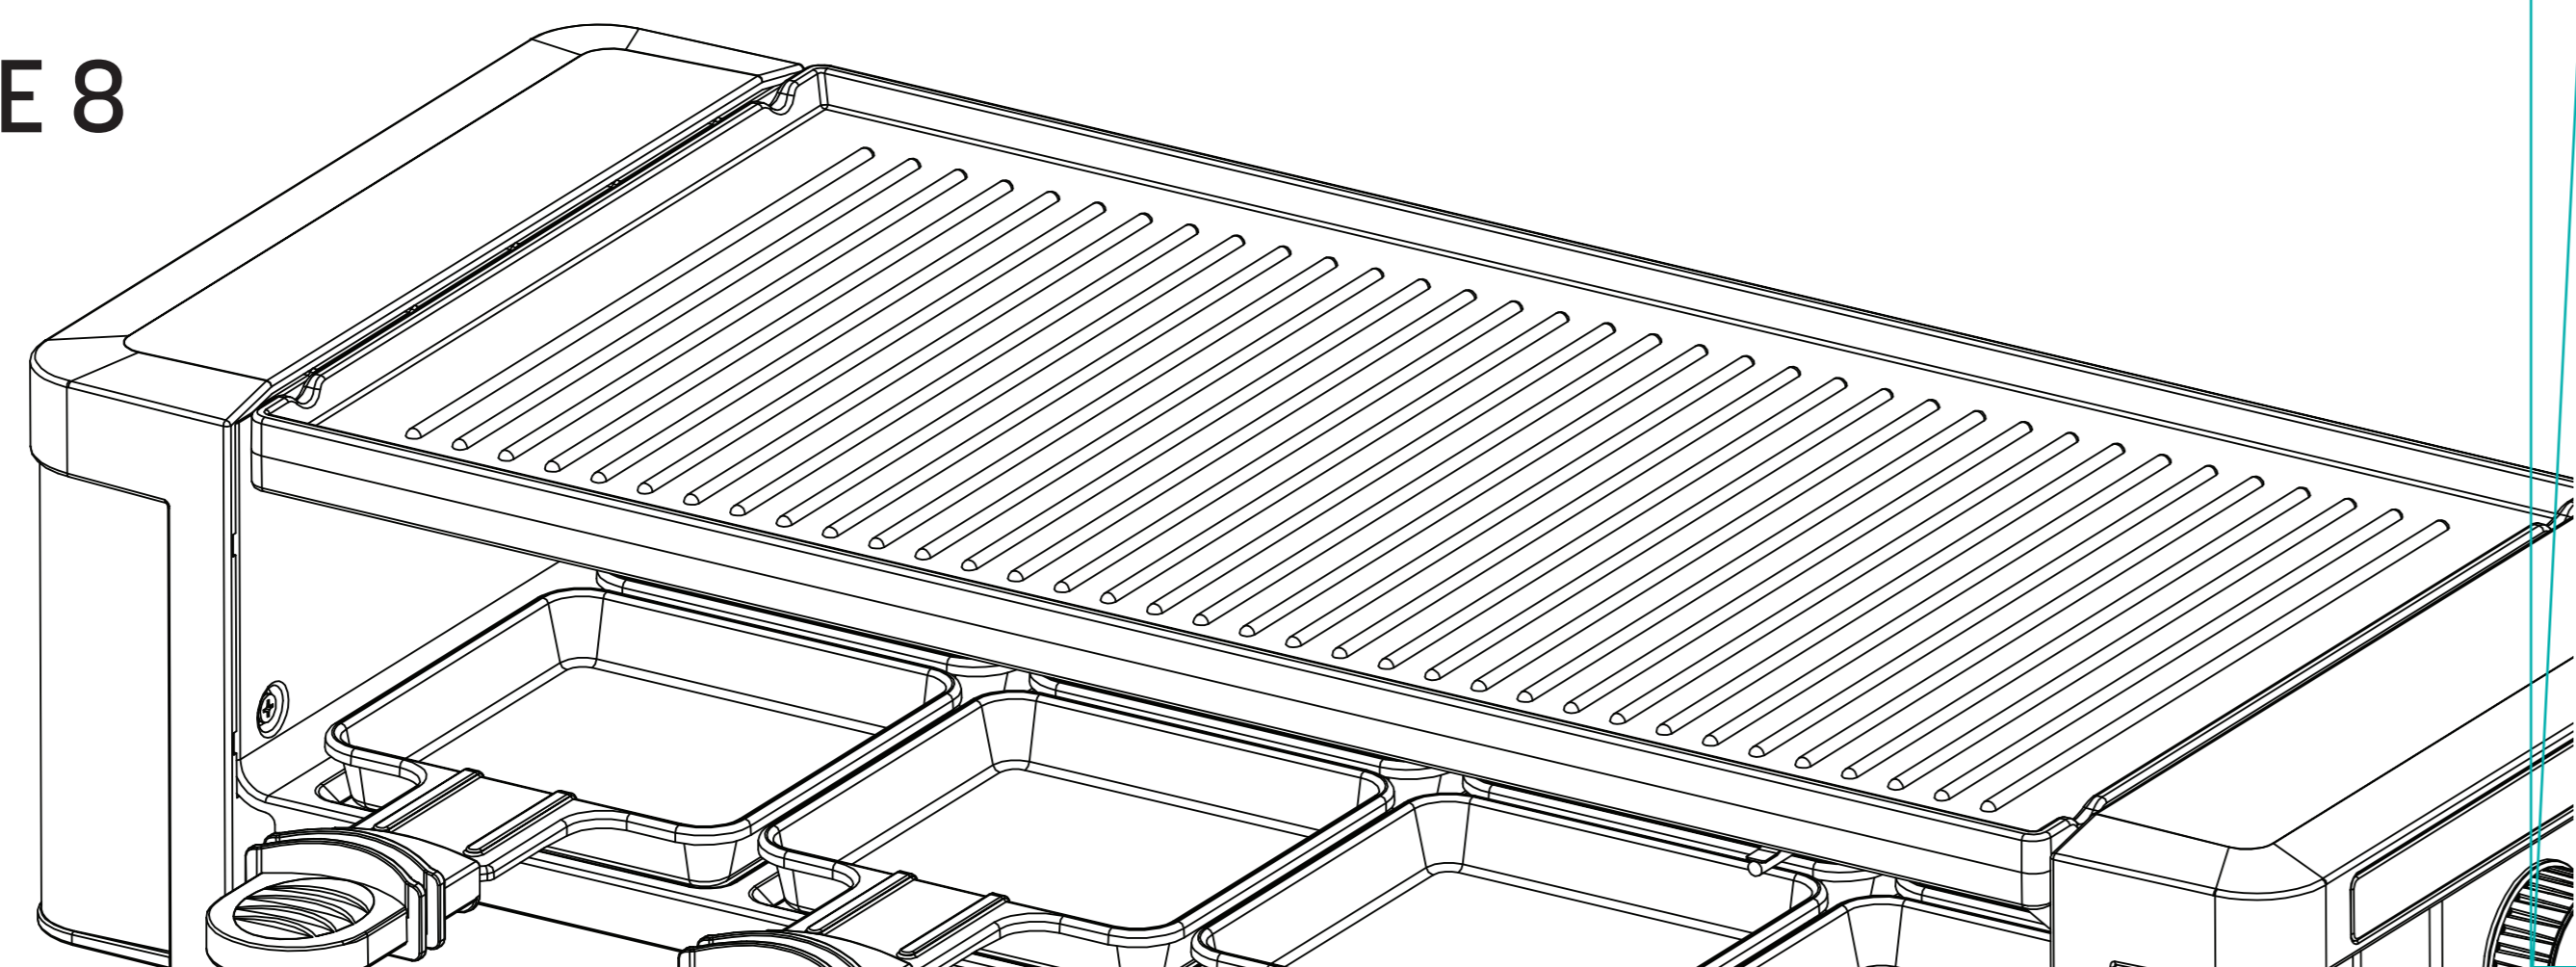

eden

ED-7018
RACLETTE 8

528x170x255mm

eden

ED-7018
RACLETTE 8