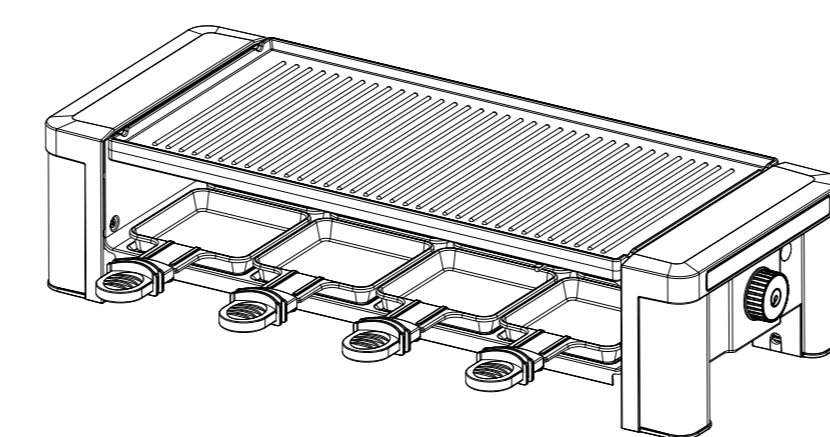

eden

ED-7018
RACLETTE 8

This raclette, griddle and grill with high-quality finish is an asset for anyone who loves the combination of fun and good food! The reversible die cast aluminum grill and griddle will create endless fun cooking options for 8 people!

- Multi-function: raclette, griddle and grill
- Size of baking surface: 39 x 20 cm cm
- Suitable for number of persons: 8
- Adjustable thermostat
- Grill and flat reversible baking plate
- Pans with non-stick coating
- Non-stick coating
- Easy to clean
- Non-slip feet
- Power indication light(s)
- Power cord length: 2 m
- Power: 1200 W