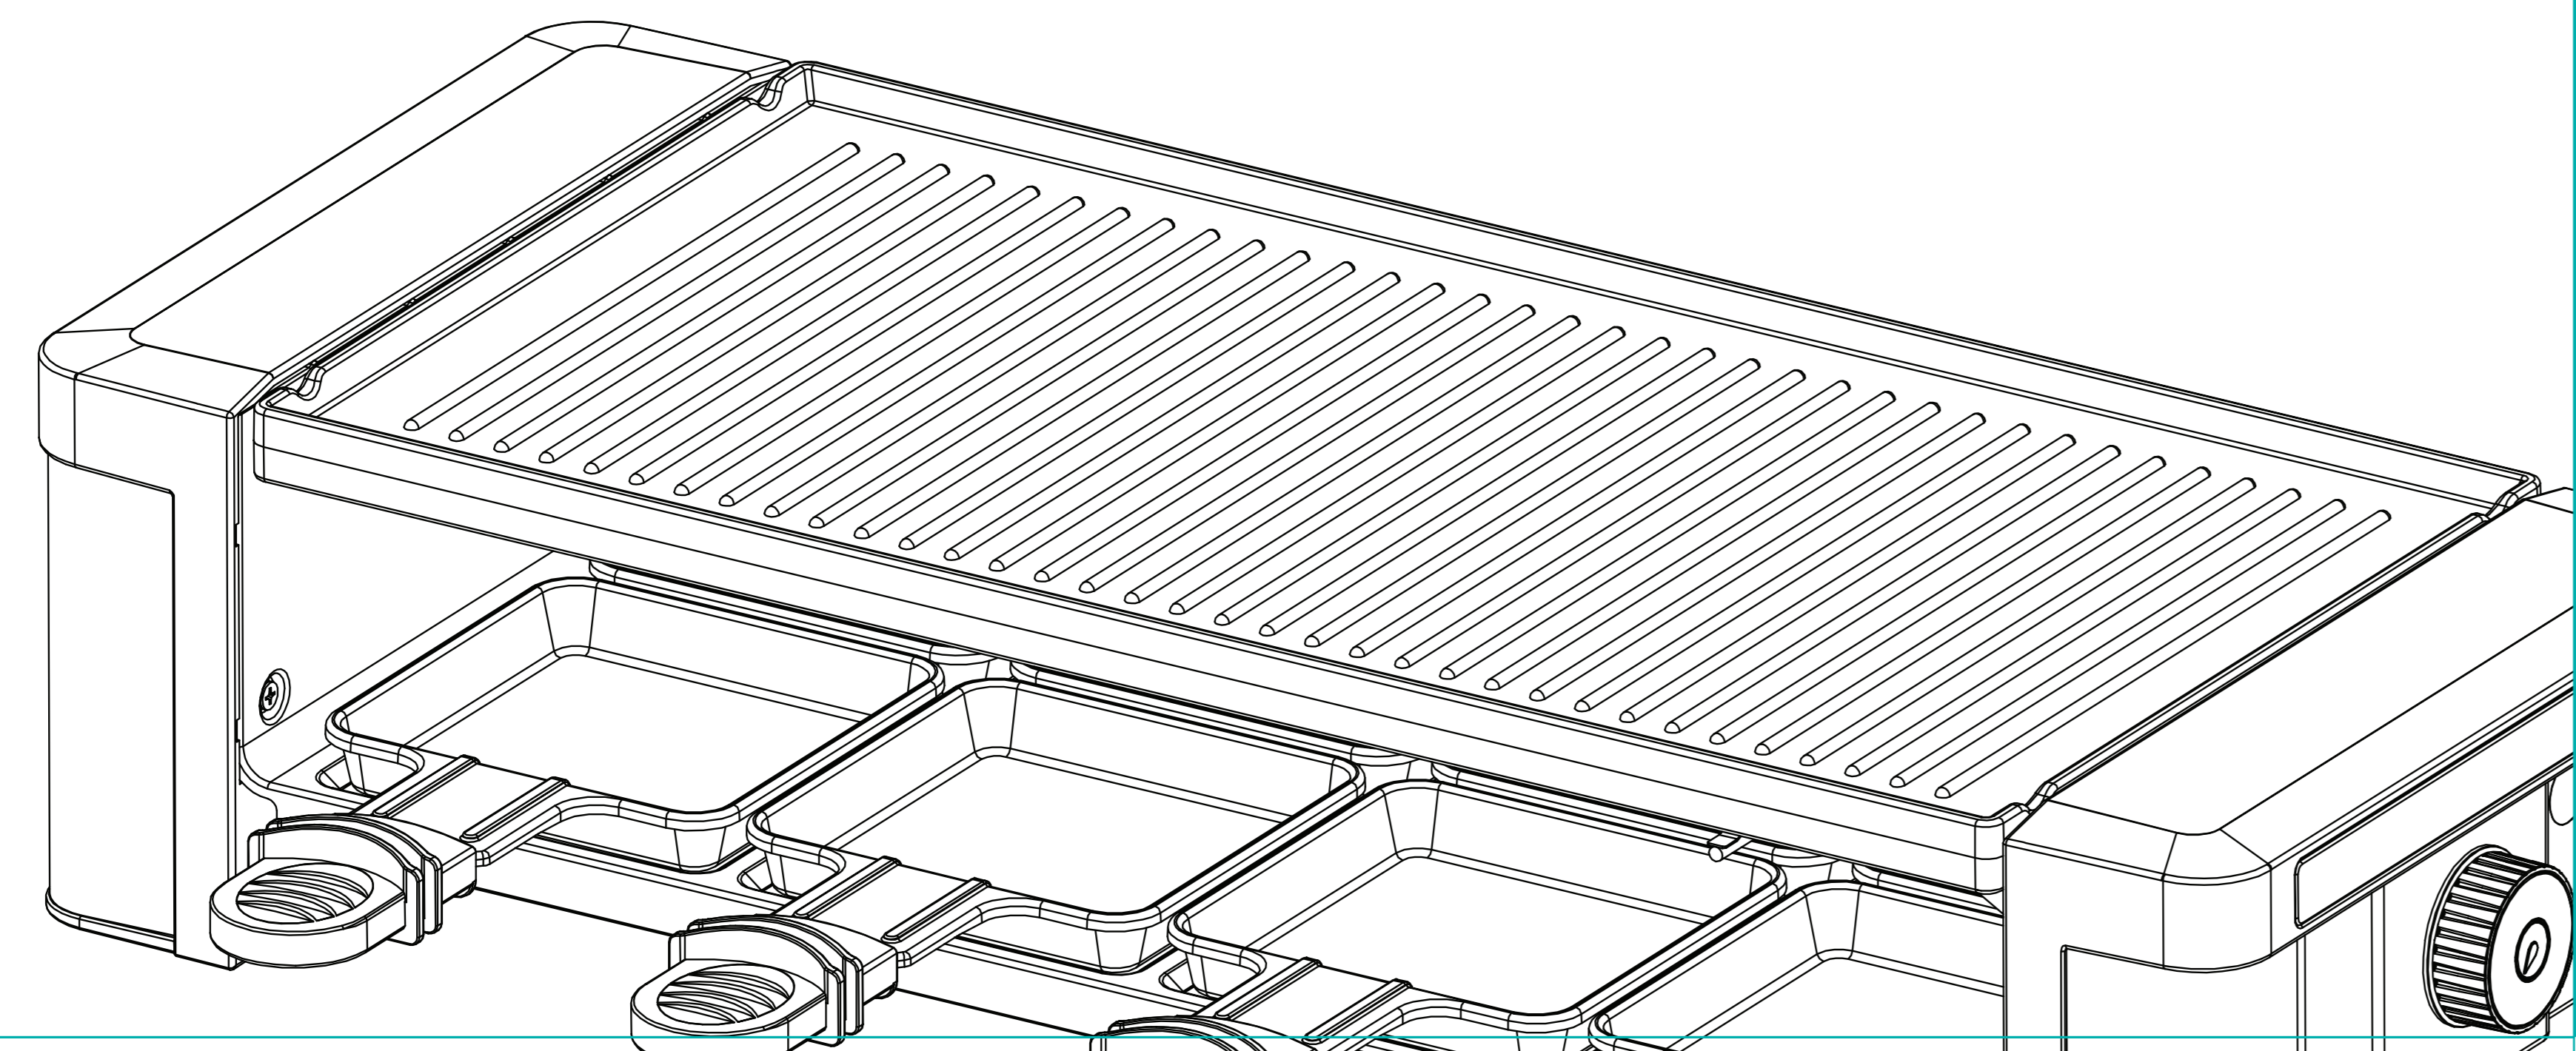

eden

ED-7018
RACLETTE 8

This raclette, griddle and grill with high-quality finish is an asset for anyone who loves the combination of fun and good food! The reversible die cast aluminum grill and griddle will create endless fun cooking options for 8 people!

- Multi-function: raclette, griddle and grill
- Size of baking surface: 39 x 20 cm cm
- Suitable for number of persons: 8
- Adjustable thermostat
- Grill and flat reversible baking plate
- Pans with non-stick coating
- Non-stick coating
- Easy to clean
- Non-slip feet
- Power indication light(s)
- Power cord length: 2 m
- Power: 1200 W

eden

ED-7018
RACLETTE 8