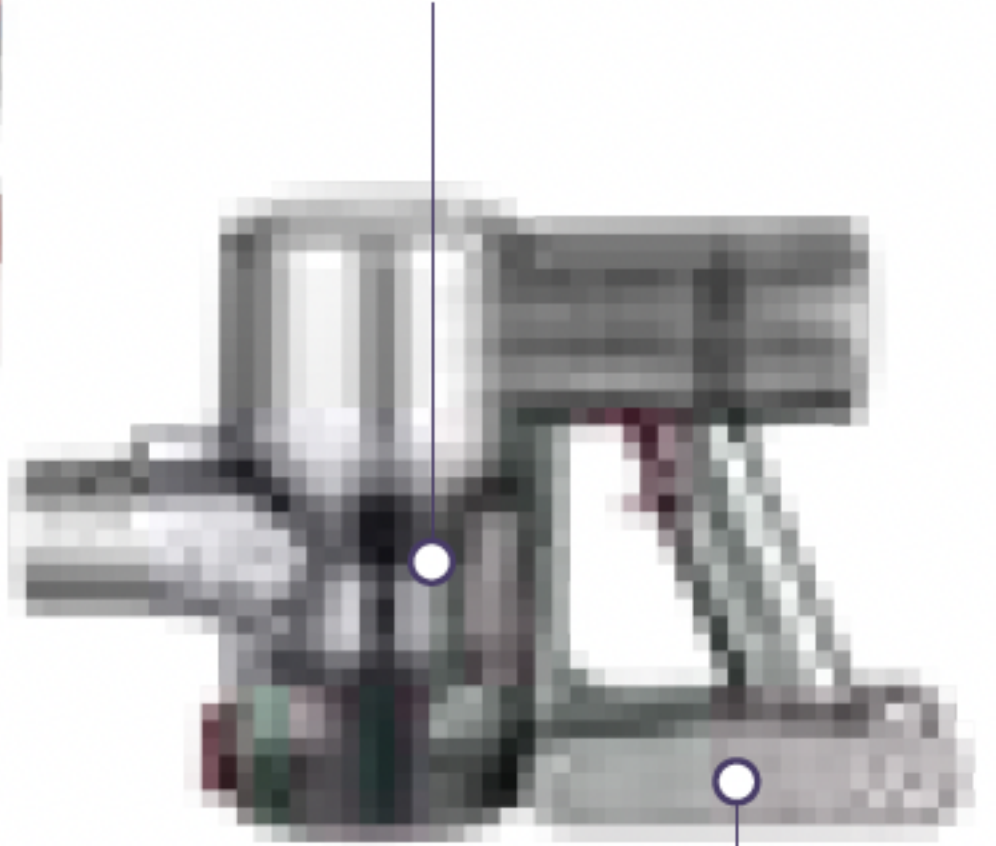

2 in 1 dusting brush
 The 2 in 1 dusting brush is ideal for all kinds of upholstery or dust.

Floor Brush
 Delivers optimal performance on both carpet with short fur and hard floor.

Main Power Unit
 Capacity: 0.8L
 Washable & removable micro filter.

Telescopic Tube
 Durable telescopic tube to reach high areas.

Li-ion Battery
 22.2V; Capacity rating:2000mAh

Crevice tool
 Crevice tool for corners and getting into those hard to reach places.

Adapter

Wall Mount
 For convenient storage.