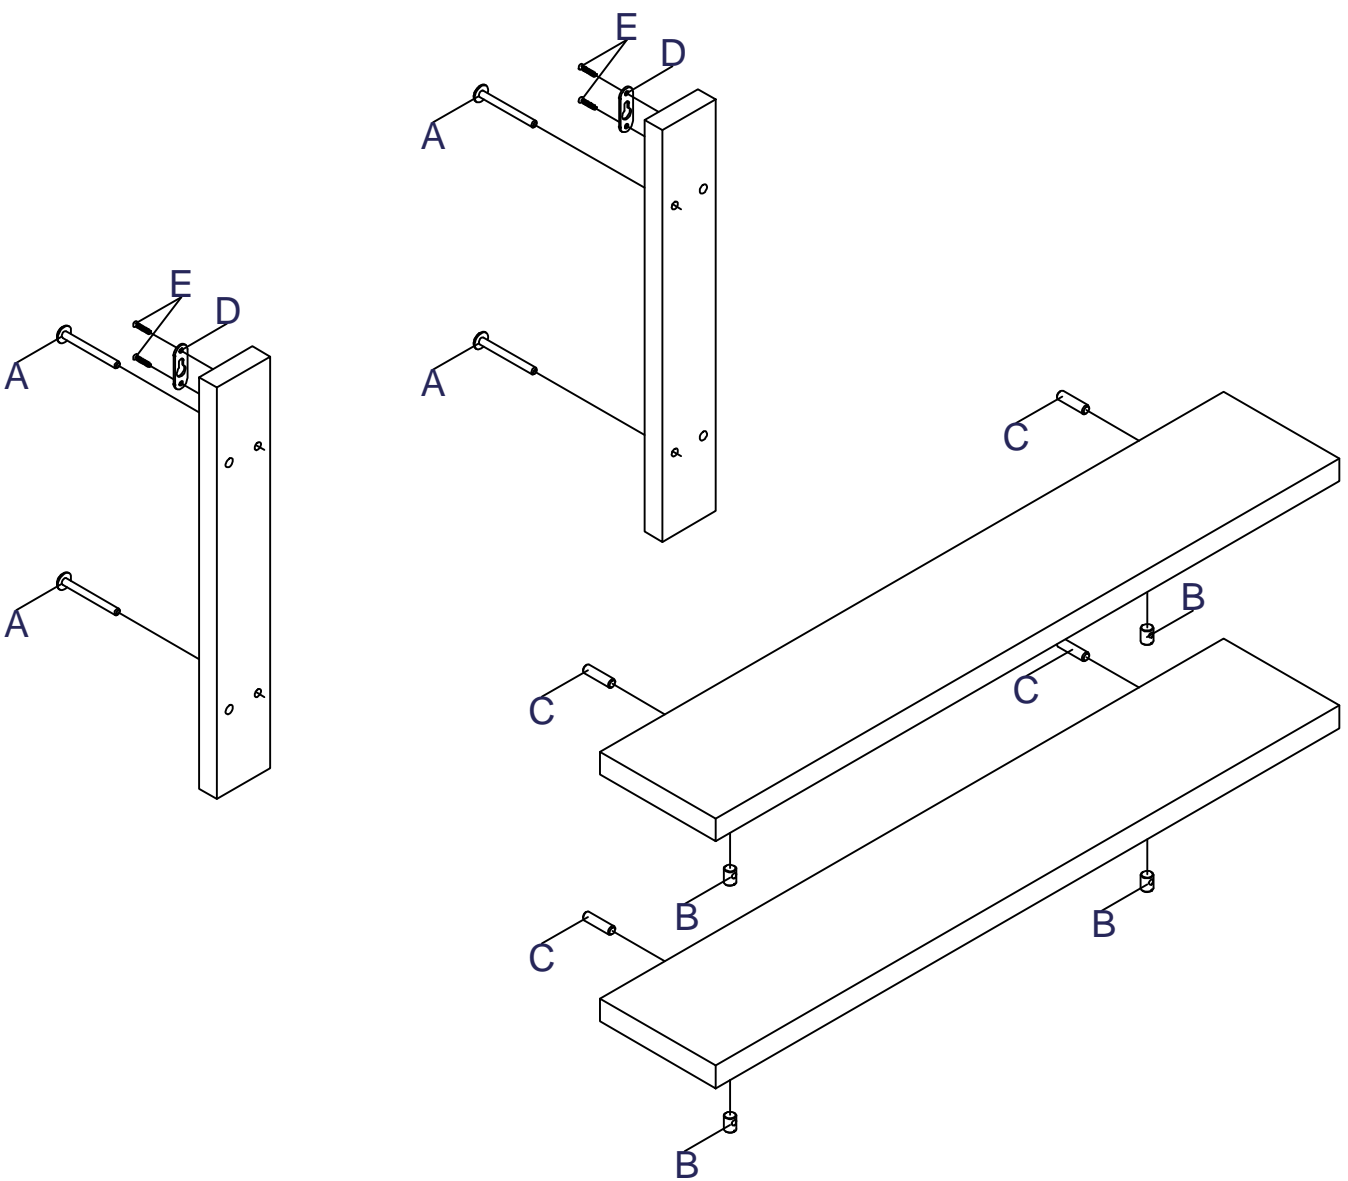

bopita®

ASSEMBLY INSTRUCTION
MONTAGE HANDLEIDING
MONTAGE ANLEITUNG
NOTICE DE MONTAGE
MANUAL DE MONTAJE

UK
NL
D
F
ESP

MODEL
TYPE
COLOUR
ART.CODE

:LISA
:SHELF
:WHITE
:118179.11.

Distributor:

BOPITA
Energieweg 1
6662 NS Elst
The Netherlands

www.bopita.com

21.04.2020.

A 	B 	C 	D 	E 	F 
M6X60 4X	M6 4X	« 8X30 4X	2X	3,5X16 4X	SW4 1X
artcode: 441043	artcode: 442004	artcode:	artcode: 446004	artcode: 431006	artcode: 445001

1

2

3

4

5