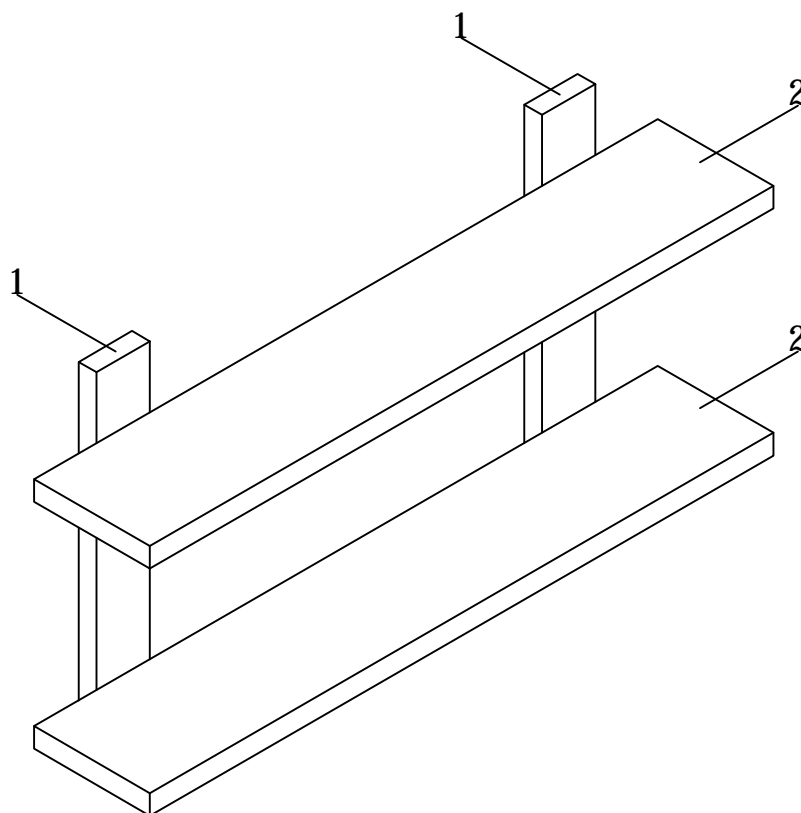

bopita®

ASSEMBLY INSTRUCTION
MONTAGE HANDLEIDING
MONTAGE ANLEITUNG
NOTICE DE MONTAGE
MANUAL DE MONTAJE

UK
NL
D
F
ESP

MODEL
TYPE
COLOUR
ART.CODE

:LISA
:SHELF
:WHITE
:118179.11.

Distributor:

BOPITA
Energieweg 1
6662 NS Elst
The Netherlands

www.bopita.com

21.04.2020.

A 	B 	C 	D 	E 	F 
M6X60 4X	M6 4X	« 8X30 4X	2X	3,5X16 4X	SW4 1X
artcode: 441043	artcode: 442004	artcode:	artcode: 446004	artcode: 431006	artcode: 445001

1

2

3

4

5