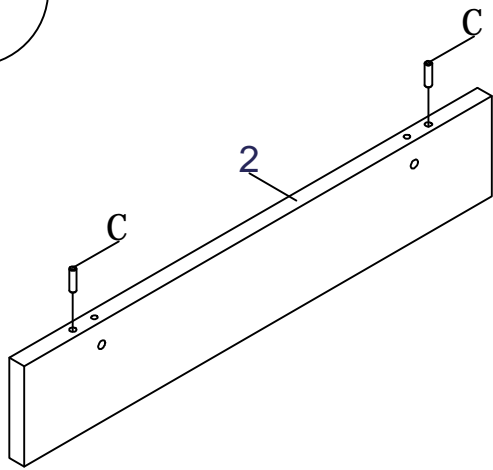

bopita®

ASSEMBLY INSTRUCTION
MONTAGE HANDLEIDING
MONTAGE ANLEITUNG
NOTICE DE MONTAGE
MANUAL DE MONTAJE

UK
NL
D
F
ESP

MODEL
TYPE
COLOUR
ART.CODE

:LISA
:SHELF
:WHITE
:118179.11.

Distributor:

BOPITA
Energieweg 1
6662 NS Elst
The Netherlands

www.bopita.com

21.04.2020.

A 	B 	C 	D 	E 	F 
M6X60 4X	M6 4X	« 8X30 4X	2X	3,5X16 4X	SW4 1X
artcode: 441043	artcode: 442004	artcode:	artcode: 446004	artcode: 431006	artcode: 445001

1

2

3

4

5