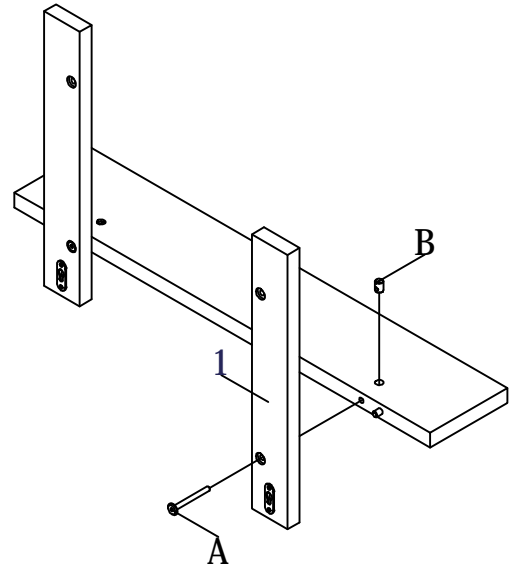

bopita®

ASSEMBLY INSTRUCTION
MONTAGE HANDLEIDING
MONTAGE ANLEITUNG
NOTICE DE MONTAGE
MANUAL DE MONTAJE

UK
NL
D
F
ESP

MODEL
TYPE
COLOUR
ART.CODE

:LISA
:SHELF
:WHITE
:118179.11.

Distributor:

BOPITA
Energieweg 1
6662 NS Elst
The Netherlands

www.bopita.com

21.04.2020.

A 	B 	C 	D 	E 	F 
M6X60 4X	M6 4X	« 8X30 4X	2X	3,5X16 4X	SW4 1X
artcode: 441043	artcode: 442004	artcode:	artcode: 446004	artcode: 431006	artcode: 445001

1

2

3

4

5