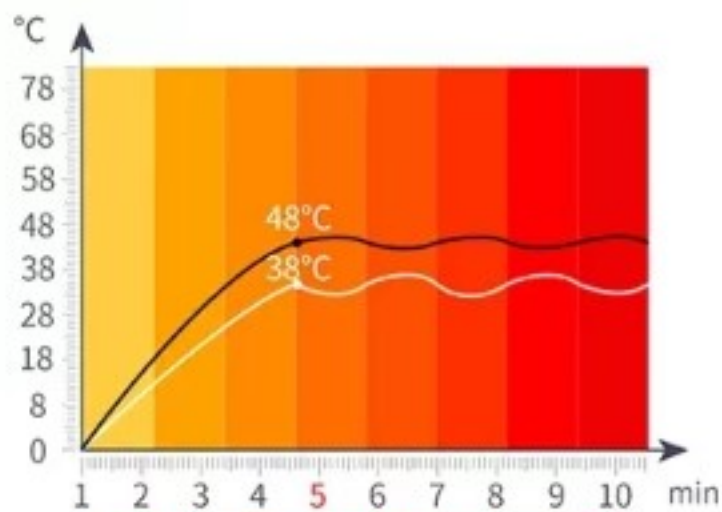

- HIGH LEVEL: AROUND 48°C
- LOW LEVEL: AROUND 38°C
- OFF LEVEL: ENVIRONMENT TEMPERATURE.

Quick heating up, then temperature gets into balance