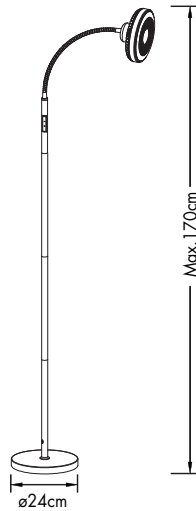

105218

4W LED

incl.LED Board:QL7001015

220-240V~50Hz

	QR	EAN
(DE) Dieses Produkt enthält eine Lichtquelle der Energieeffizienzklasse G (EN) This product contains a light source of energy efficiency class G (FR) Ce produit comprend une source de lumière de classe d'efficience énergétique G (NL) Dit product bevat een lichtbron van energie-efficiëntieklasse G (PL) Produkt ten zawiera źródło światła o klasie efektywności energetycznej G (NO) Dette produktet inneholder en lyskilde i energieeffektivitetsklasse G (DK) Dette produkt indeholder en lyskilde af energieeffektklasse G (SE) Denna produkt innehåller en ljuskälla i energieffektivitetsklass G (FI) Tämä tuote sisältää energiatehokkuusluokan G valonlähteen (IT) Questo prodotto contiene una sorgente luminosa della classe di efficienza energetica G (ES) Este producto contiene una fuente de luz de la clase de eficiencia energética G (CZ) Tento výrobek obsahuje světelný zdroj třídy energetické účinnosti G (PT) Este produto contém uma fonte de luz da classe de eficiência energética G (GR) Αυτό το προϊόν περιέχει μια φωτεινή πηγή ενεργειακής απόδοσης κλάσης G (SK) Tento výrobok obsahuje zdroj svetla triedy energetickej efektivity G		8718881135583

	(DE) Durch einen Fachmann austauschbare Lichtquelle (nur LED) (EN) Replaceable (LED only) light source by a professional. (FR) Source de lumière remplaçable (LED uniquement) par un professionnel. (NL) Lichtbron (alleen led) te vervangen door een professional. (PL) Wymienne (tylko LED) źródło światła wykonane przez profesjonalistę. (NO) Utskiftbar (kun LED) lyskilde av en profesjonell. (DK) Udskiftelig lyskilde (kun LED), udskiftes af en elektriker. (SE) Ljuskälla (endast LED) utbytbar genom fackman. (FI) Ammattilainen voi vaihtaa vaihdettavan (vain LED) valonlähteen. (IT) Sorgente luminosa (solo LED) sostituibile da un professionista. (ES) Fuente de luz (solo LED) sustituible por un profesional. (CZ) Vyměnitelný (pouze LED) světelný zdroj odborníkem. (PT) Luz LED (apenas LED) substituível por um profissional. (GR) Η πηγή φωτός (μόνο LED) να αντικαθίσταται από επαγγελματία. (SK) Zdroj svetla (iba LED) vymeniteľný prostredníctvom odborníka.