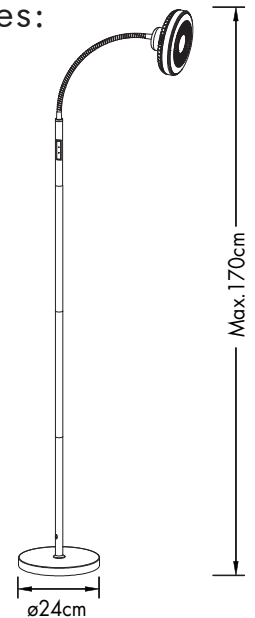

## Dores Fan 1 Black 105218

Floor Fan lamp  
incl. LED QL7001015  
300lm Module  
150lm Lamp  
4W LED Module  
6W Lamp  
220-240V~50Hz  
2700K  
CRI>80  
30000 h  
15000 ON/OFF

On/Off Touch function

 Short press, lamp on - lamp off  
Coninous press, lightness - darkness  
Coninous press, darkness - lightness

 Short press, fan on - fan off  
Coninous press, high speed-low speed  
Coninous press, low speed-high speed

Overall Sizes: