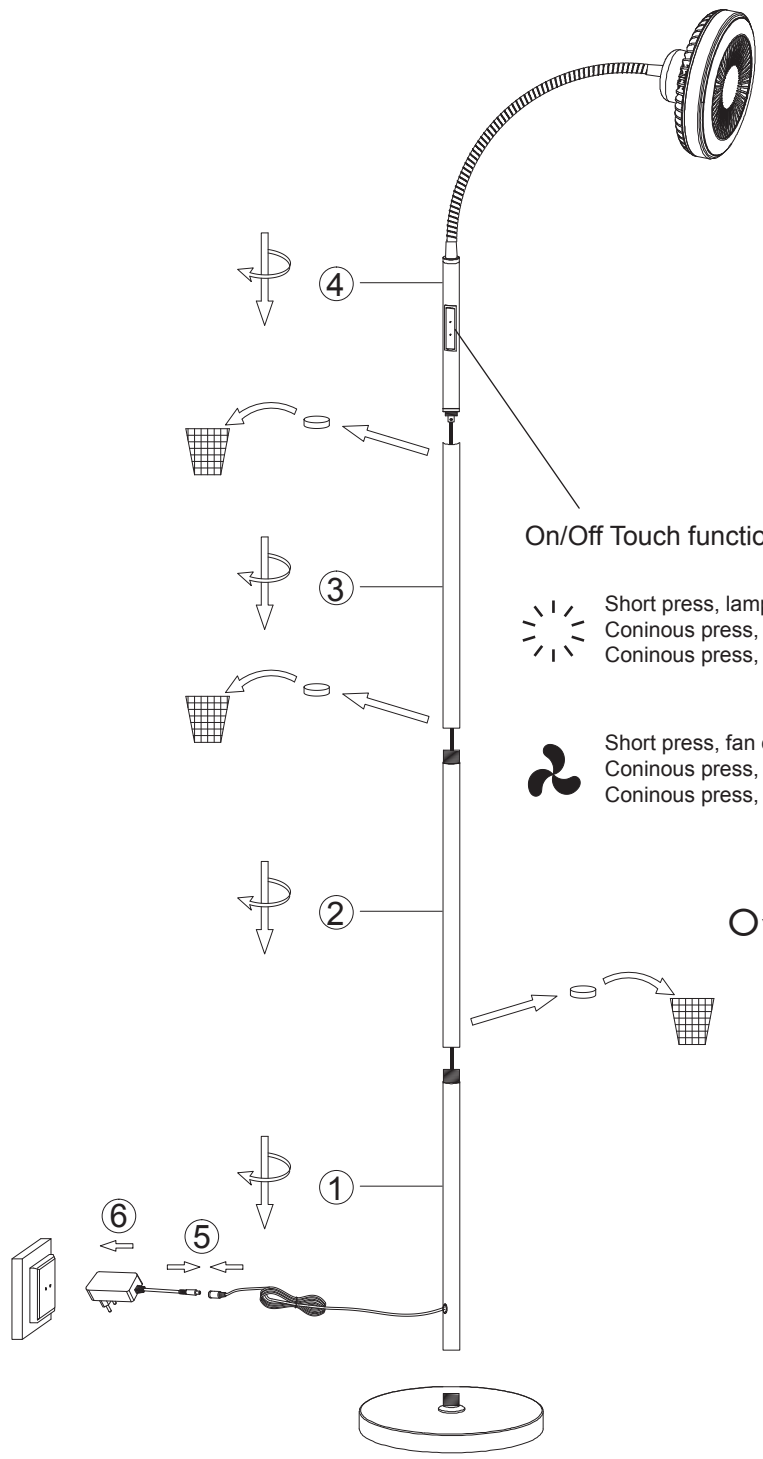

## Dores Fan 1 Black 105218

Floor Fan lamp  
incl. LED QL7001015  
300lm Module  
150lm Lamp  
4W LED Module  
6W Lamp  
220-240V~50Hz  
2700K  
CRI>80  
30000 h  
15000 ON/OFF

On/Off Touch function

 Short press, lamp on - lamp off  
Coninous press, lightness - darkness  
Coninous press, darkness - lightness