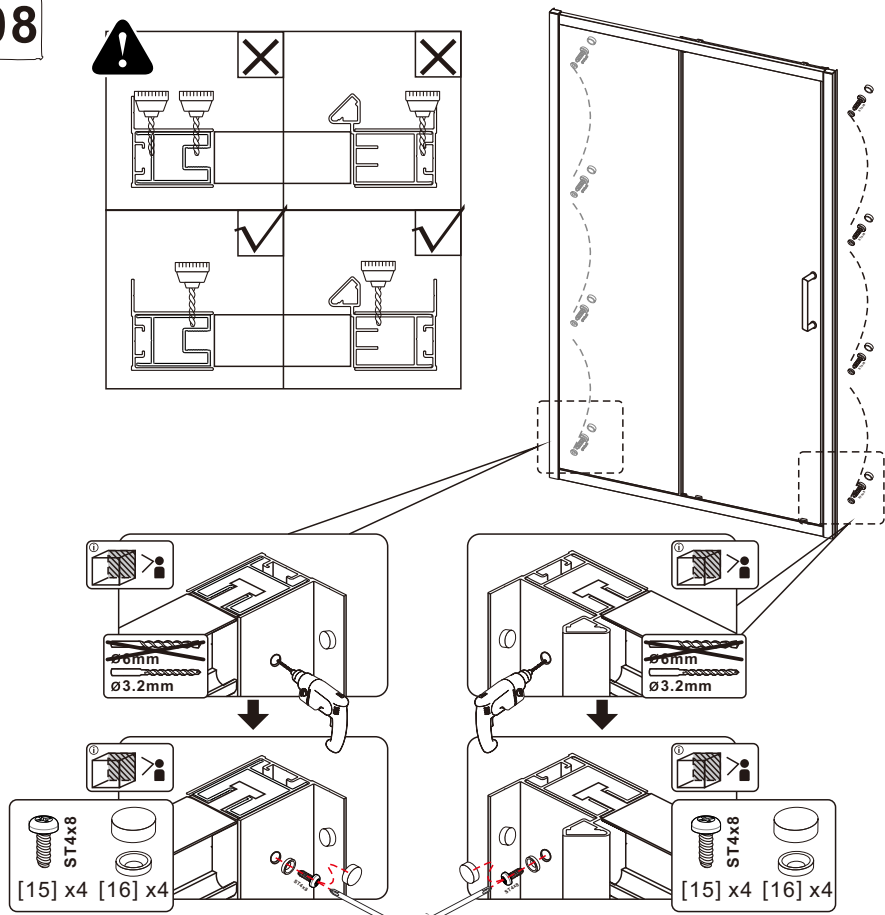

NOTES: Safety glass can not be re-worked

Please read these instructions carefully before start of installation.
Special care should be taken when drilling walls to avoid hidden pipes or electrical cables.
Note: This product is heavy and may require two people to install.

[15] x8

[16] x16

[17] x2

01

Adjust size	L	
	Min.	Max.
900	885mm	935mm
1000	985mm	1035mm
1100	1085mm	1135mm
1200	1185mm	1235mm
1300	1285mm	1335mm
1700	1685mm	1735mm

02

03

04

05

06

07

08

09

10