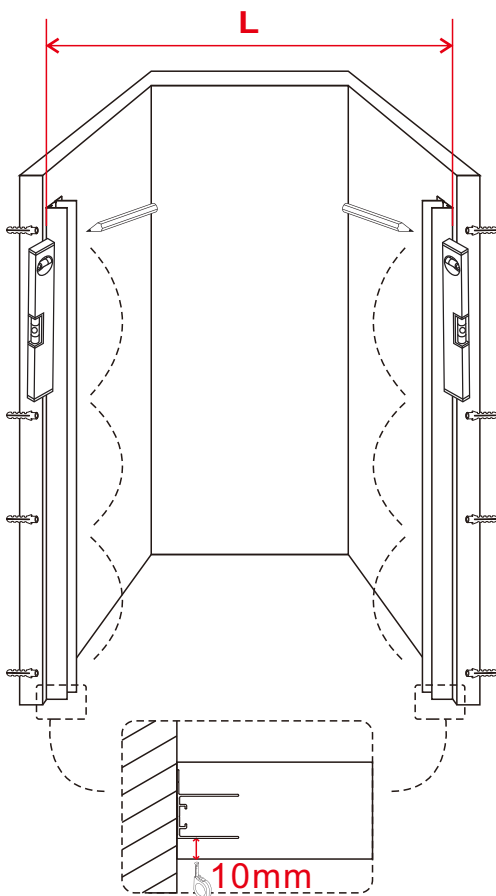

NOTES: Safety glass can not be re-worked

Please read these instructions carefully before start of installation.
Special care should be taken when drilling walls to avoid hidden pipes or electrical cables.
Note: This product is heavy and may require two people to install.

[15] x8

[16] x16

[17] x2

01

Adjust size	L	
	Min.	Max.
900	885mm	935mm
1000	985mm	1035mm
1100	1085mm	1135mm
1200	1185mm	1235mm
1300	1285mm	1335mm
1700	1685mm	1735mm

02

03

04

05

06

07

08

09

10