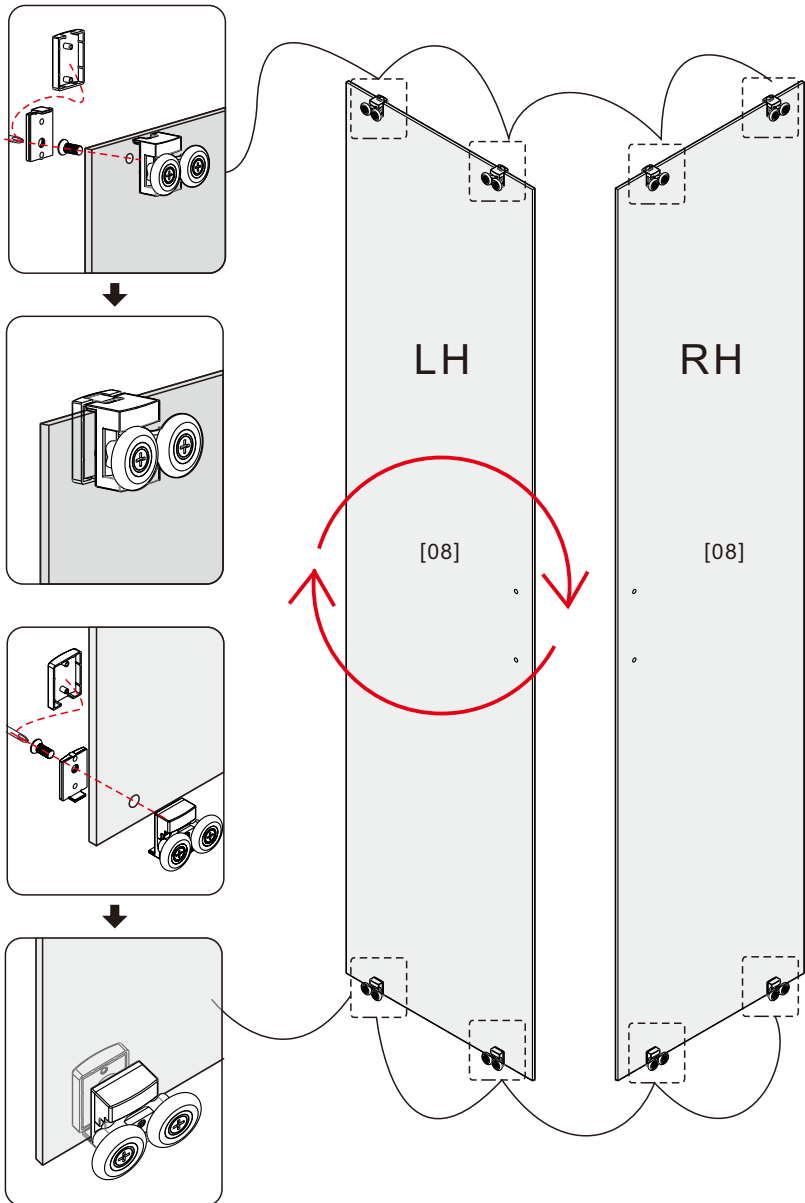

NOTES: Safety glass can not be re-worked

Please read these instructions carefully before start of installation.
Special care should be taken when drilling walls to avoid hidden pipes or electrical cables.
Note: This product is heavy and may require two people to install.

[15] x8

[16] x16

[17] x2

01

Adjust size	L	
	Min.	Max.
900	885mm	935mm
1000	985mm	1035mm
1100	1085mm	1135mm
1200	1185mm	1235mm
1300	1285mm	1335mm
1700	1685mm	1735mm

02

03

04