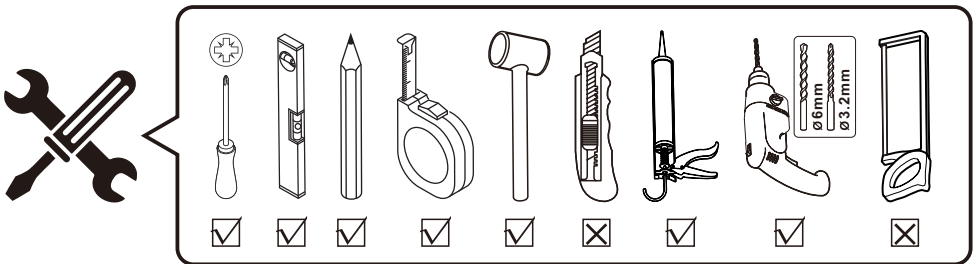

GENERAL INFORMATION

Please inspect the product immediately upon receipt for transit damage, missing packs/parts or manufacturing fault. Damage reported later cannot be accepted. Please handle the product with care avoiding knocks and shock loading to all sides and edges of the glass.

NOTES: Safety glass can not be re-worked

Please read these instructions carefully before start of installation.
Special care should be taken when drilling walls to avoid hidden pipes or electrical cables.
Note: This product is heavy and may require two people to install.

AFTERCARE INSTRUCTIONS

After use, you shower should be cleaned with soap and water. This is particularly important in hard water districts where insoluble lime salts may be deposited and allowed to build up. Cleaners of a gritty or abrasive nature should not be used. Care should be taken to avoid contact with strong chemicals such as organic solvents and strippers. Class cleaners can be used but with caution, if in doubt contact the manufacturer of the cleaner in question.
Please keep these instructions for aftercare and customer service details.