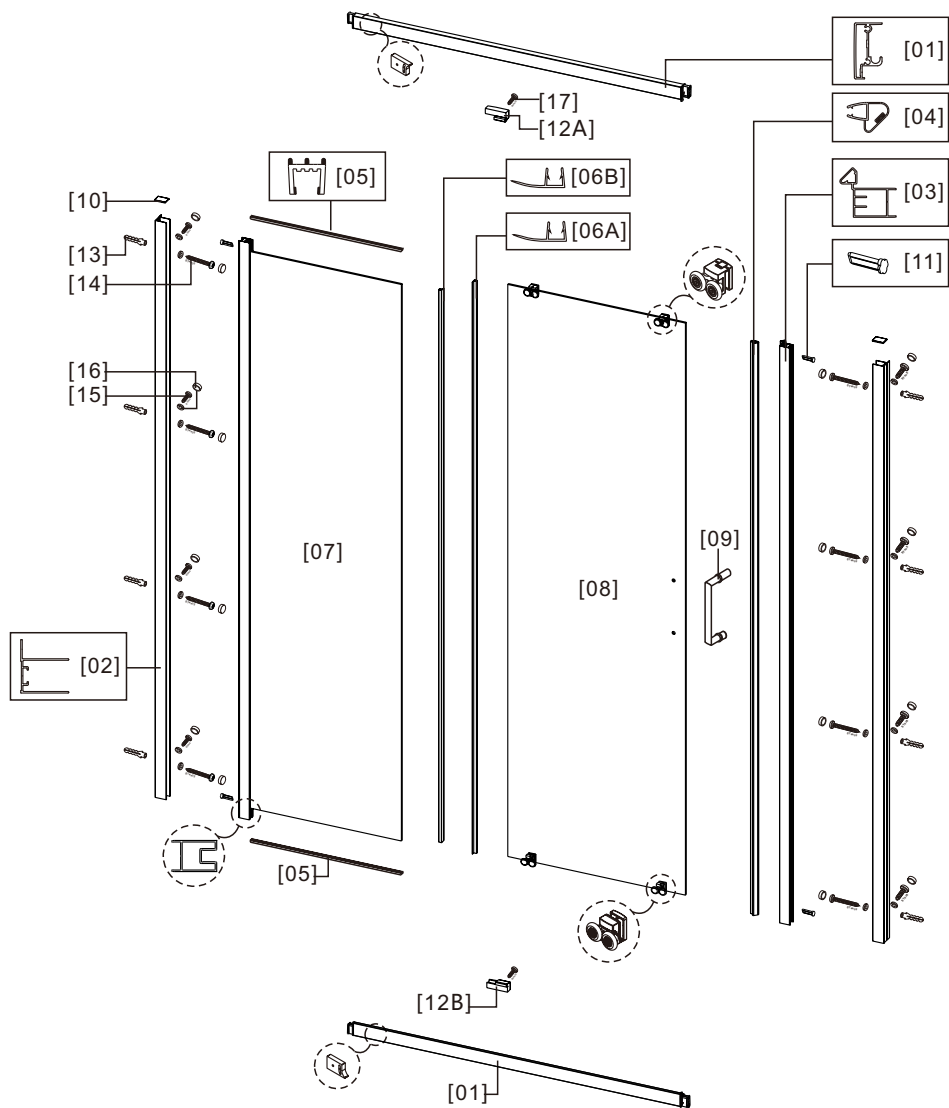

NOTES: Safety glass can not be re-worked

Please read these instructions carefully before start of installation.
Special care should be taken when drilling walls to avoid hidden pipes or electrical cables.
Note: This product is heavy and may require two people to install.

[08] x1

[09] x1

[10] x2

[11] x4

[12A] x1

[12B] x1

[13] x8

[14] x8

[15] x8

[16] x16

[17] x2

01

Adjust size	L	
	Min.	Max.
900	885mm	935mm
1000	985mm	1035mm
1100	1085mm	1135mm
1200	1185mm	1235mm
1300	1285mm	1335mm
1700	1685mm	1735mm

02

03

04

05

06

07

08

09

10