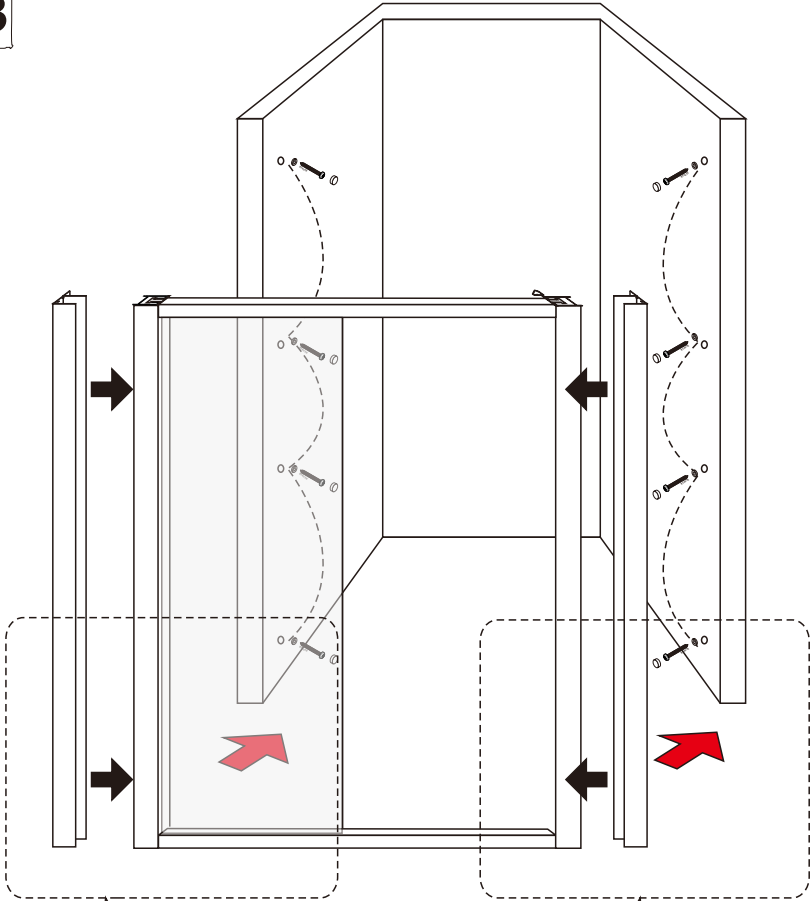

NOTES: Safety glass can not be re-worked

Please read these instructions carefully before start of installation.
Special care should be taken when drilling walls to avoid hidden pipes or electrical cables.
Note: This product is heavy and may require two people to install.

[15] x8

[16] x16

[17] x2

01

Adjust size	L	
	Min.	Max.
900	885mm	935mm
1000	985mm	1035mm
1100	1085mm	1135mm
1200	1185mm	1235mm
1300	1285mm	1335mm
1700	1685mm	1735mm

02

03

04