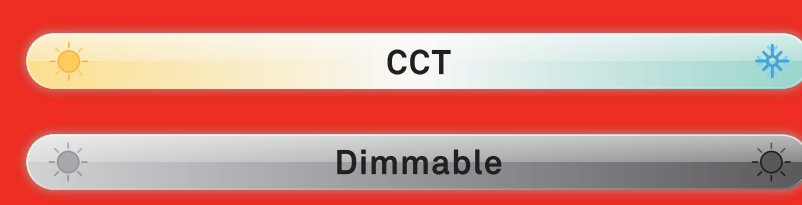

BRILO®

BRILO®

LED
LED 51 W
6600 lm

White change
2700 K - 5000 K

Dimmable via incl.
remote control

Night light
function

Timer
function

5 years
guarantee

White change
2700 K - 5000 K

LED
LED 51 W
6600 lm

Dimmable via incl.
remote control

BRILO®

BRILO®

LED
LED 51 W
6600 lm

White change
2700 K - 5000 K

Dimmable via incl.
remote control