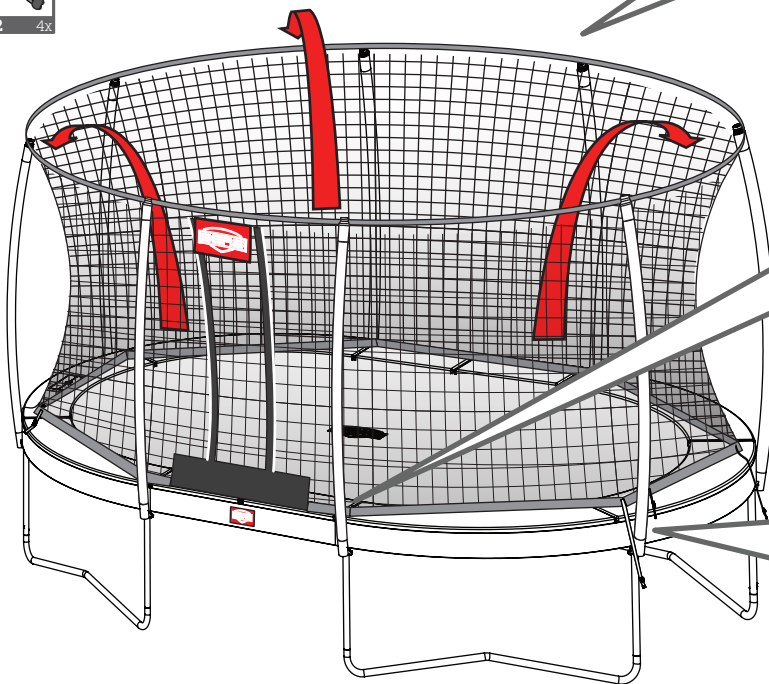

BERG GRAND Safety Net Deluxe

 1 1x	 2 8x	 3 8x	 4 8x	 5 16x	 6 32x	350: 10x 470: 12x 520: 14x	 10 1x	 11 8x
				 7 32x	 8 32x			

Go to the BERG toys channel on
YouTube
for installation instruction video's
www.youtube.com/bergtoys

1

350
470
520

CLICK

 2 1x
 5 2x
 6 4x
 7 4x
 8 4x
 10 1x

4

13 1x

5

1 2 3 4 x8

BERG GRAND Safety Net Deluxe

6

7

Place White Batch
Sticker Here