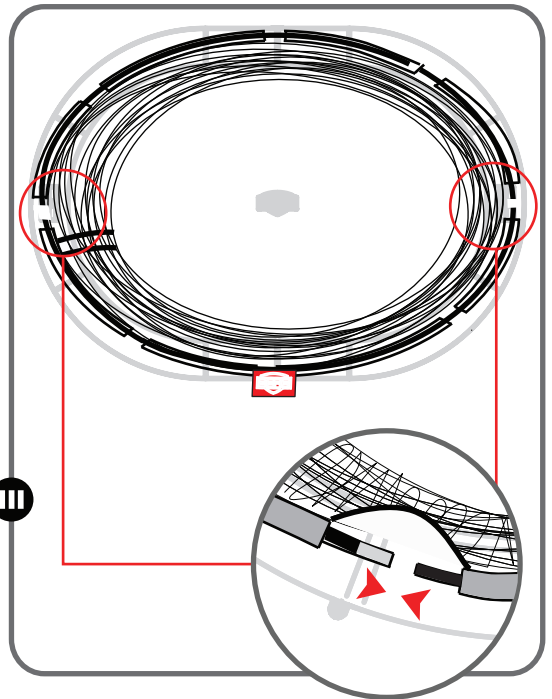

BERG GRAND Safety Net Deluxe

 1 1x	 2 8x	 3 8x	 4 8x	 5 16x	 6 32x	350: 10x 470: 12x 520: 14x	 10 1x	 11 8x
				 7 32x	 8 32x			

Go to the BERG toys channel on
YouTube
for installation instruction video's
www.youtube.com/bergtoys

1

350
470
520

CLICK

 2 1x
 5 2x
 6 4x
 7 4x
 8 4x
 10 1x

4

13 1x

5

1 2 3 4 x8

BERG GRAND Safety Net Deluxe

6

7

Place White Batch
Sticker Here