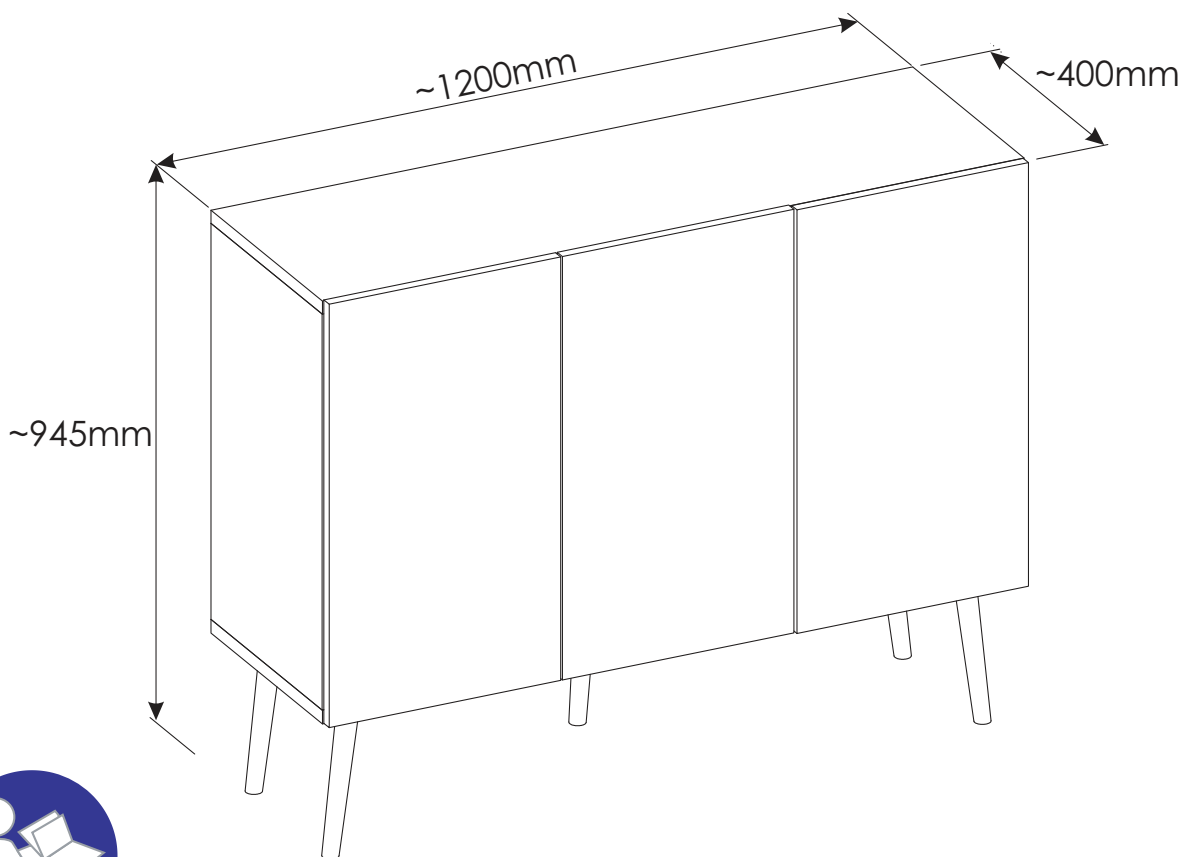

KOMODA TORONTO

①	664x380	2	1/2
②	664x376	2	2/2
③	1200x381	1	1/2
④	1200x381	1	1/2
⑤	380x370	2	1/2
⑥	364x370	1	1/2
⑦	396x710	3	2/2
⑧	693x403	2	2/2
⑨	693x381	1	2/2

1

2

3

4

5

6