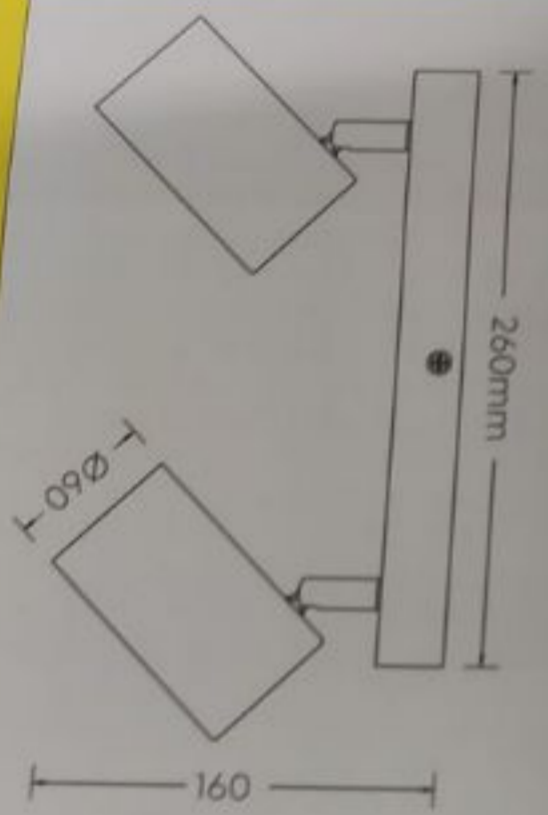

TRIO
LIGHTING FOR YOU

MARLEY

230V~50Hz
excl. 2x GU10 - max. 35W
class I

trio-lighting.com/
812400231

www.trio-lighting.com