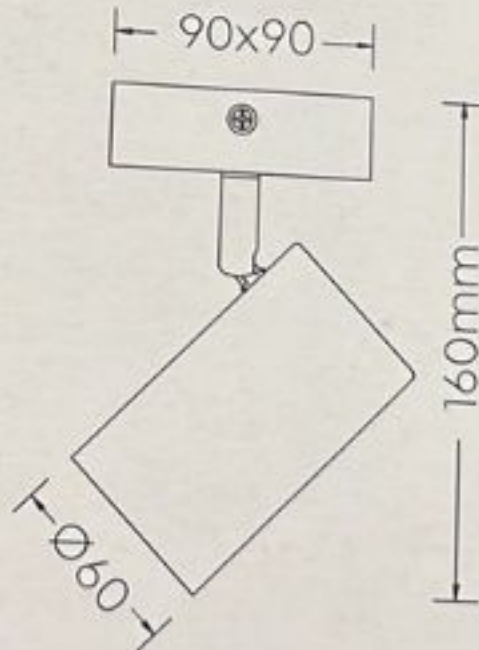

TRIO
LIGHTING FOR YOU

812400107

MARLEY

230V~50Hz
excl. 1x GU10 - max. 15W

 class I

[trio-lighting.com/
812400107](http://trio-lighting.com/812400107)

www.trio-lighting.com

CE