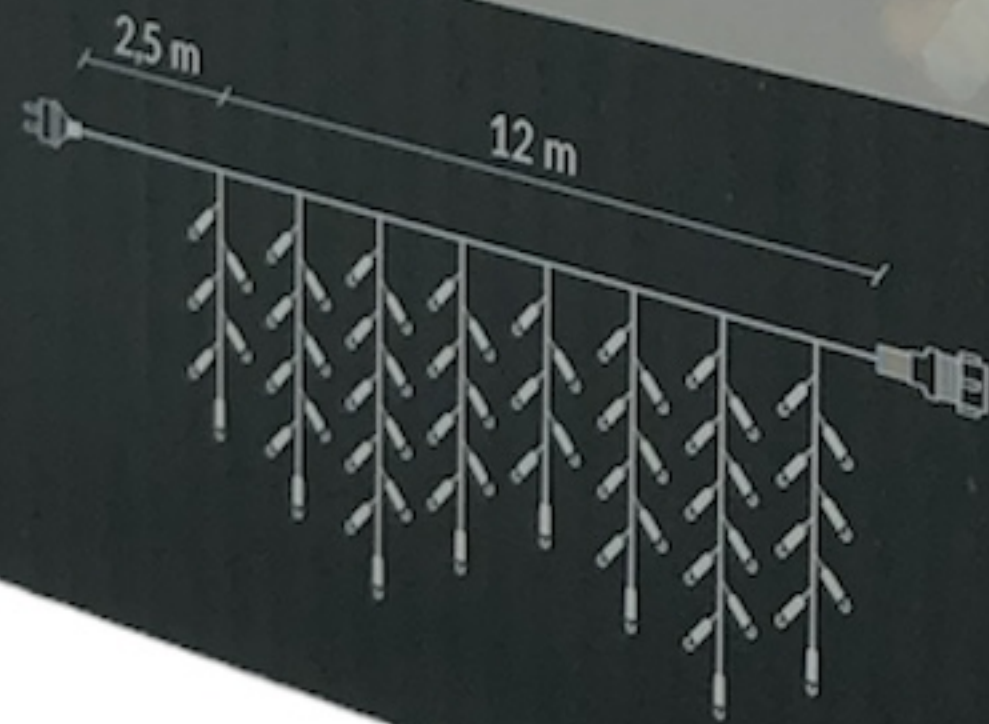

KURTYNA SOPLE
ICICLE LED LIGHTS

EN - ICICLE CURTAIN LED FLASH LIGHTS 300 LED
PL - KURTYNA SOPLE FLESZ 300 LED
DE - FLASH LED-EISZAPFENVORHANG 300 LED
CZ - FLASH LED ZÁVĚS RAMPOUCHY 300 LED

Zasilanie diod LED / LED data: 3 V / 20mA
18 W 300L
220-240 - 50-60 Hz
Moc / power: 18 W