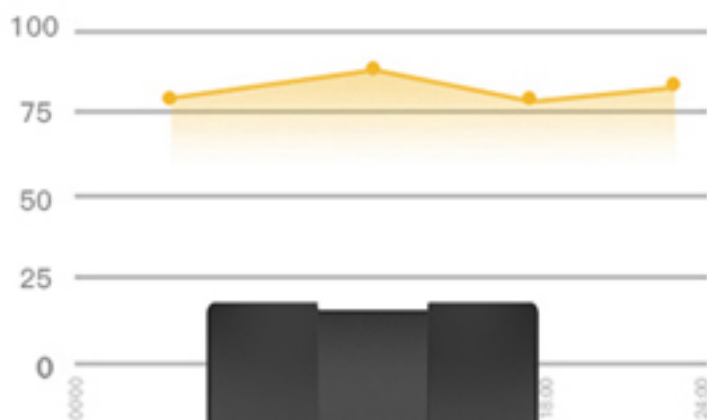

Heart rate (bpm)

Blood oxygen (SPO2)

Product parameters

screen

1.43 inch full circle screen

SIM card

Stand by, handsfree call

camera

Dual 500W pixels

4G Internet access SIM card

Support

400*400PX

Battery

730mAh

Bluetooth/WIFI

Support