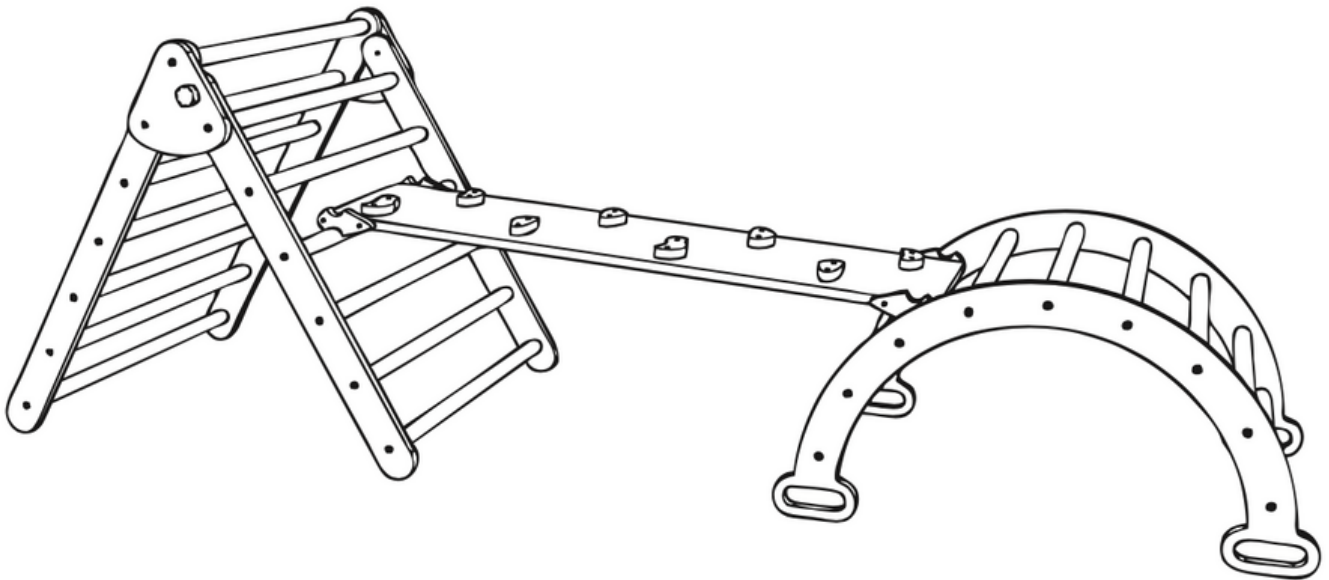

OEMMIE

Klimboog | climbing arch | Kletterbogen
Handleiding | Manual | Handbuch

EMMIE

WARNING: Plastic bags & films.

Keep plastic bags and foil away from babies and children to avoid the risk of suffocation! Thin films can stick to the nose and mouth and hinder breathing.

WARNING: usage

Only use the device in the correct and prescribed manner.

WARNING: surveillance.

Only allow children to use the device with parental supervision

WARNING: age

Climbing arch only suitable for children aged 2 and over

WARNING: parts

Check all the parts of the climbing arch regularly

Instructions Manual

Tips:

The product is hand-made with original ecological materials, and the natural wood grain in the pores is relatively rough. It needs to be installed by an adult. After all screws are tightened, please place it on the flat ground, Children can be under adult care enjoy the comfort of sports.

Tips:

The product is hand-made with original ecological materials, and the natural wood grain in the pores is relatively rough. It needs to be installed by an adult. After all screws are tightened, please place it on the flat ground, Children can be under adult care enjoy the comfort of sports.