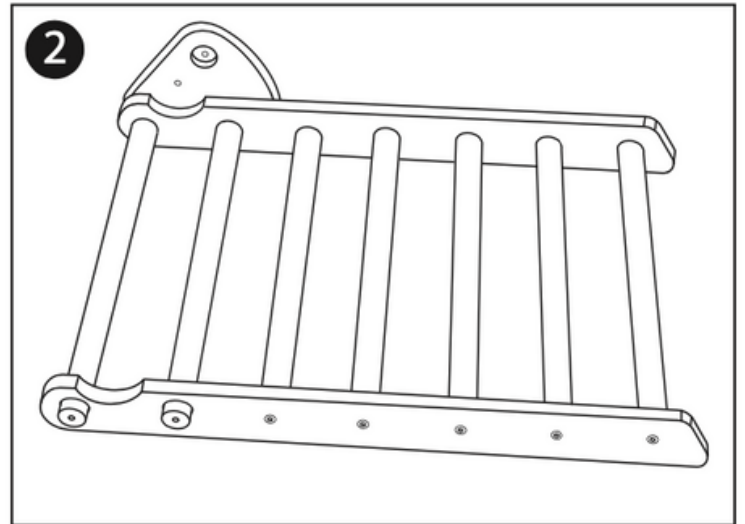

WARNING: parts

Check all the parts of the climbing arch regularly

Instructions Manual

Tips:

The product is hand-made with original ecological materials, and the natural wood grain in the pores is relatively rough. It needs to be installed by an adult. After all screws are tightened, please place it on the flat ground, Children can be under adult care enjoy the comfort of sports.