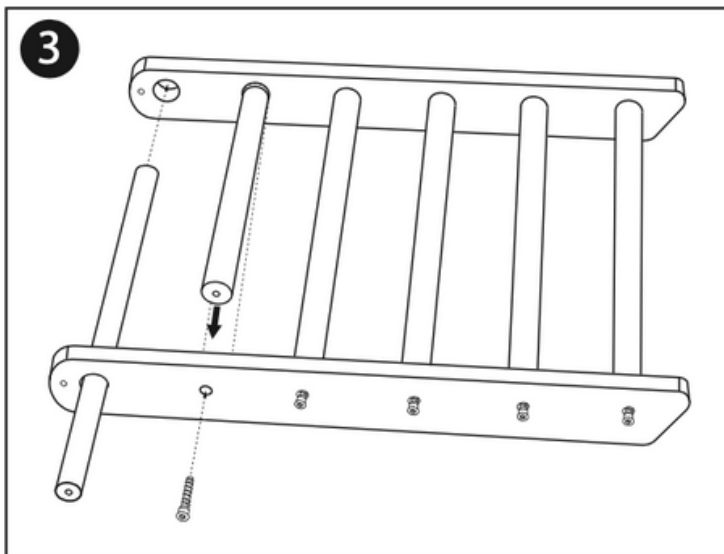

WARNING: parts

Check all the parts of the climbing arch regularly

Instructions Manual

Tips:

The product is hand-made with original ecological materials, and the natural wood grain in the pores is relatively rough. It needs to be installed by an adult. After all screws are tightened, please place it on the flat ground, Children can be under adult care enjoy the comfort of sports.