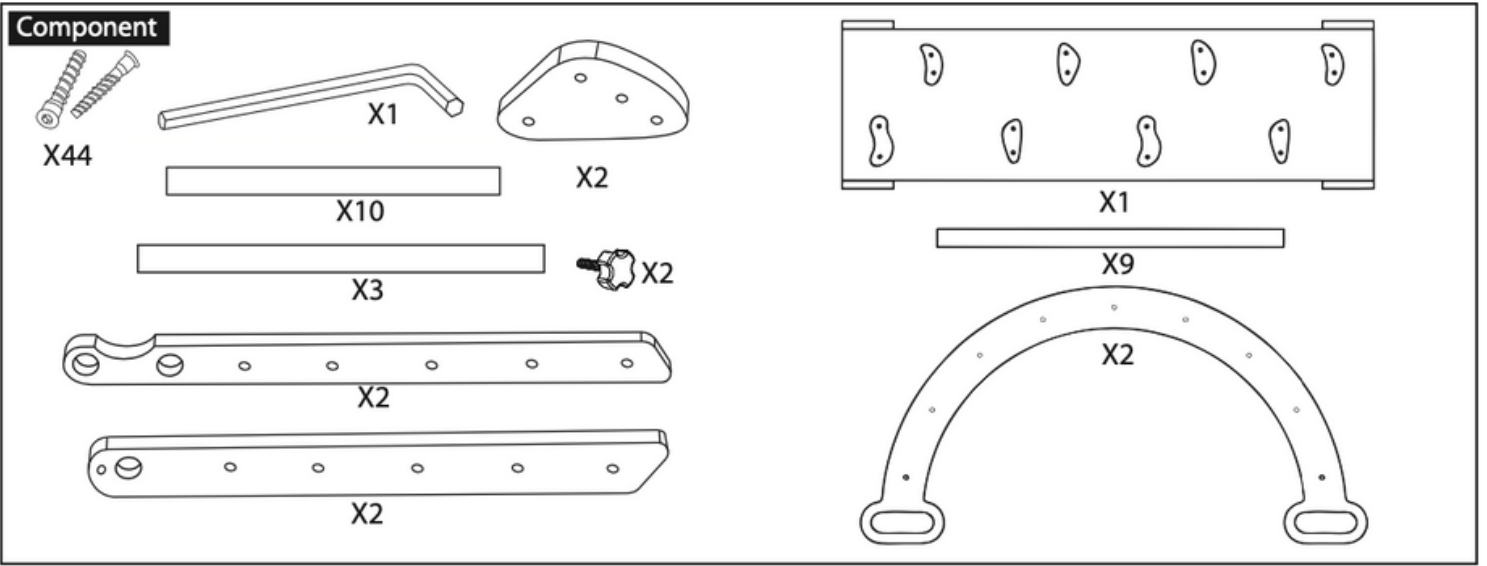

WARNING: parts

Check all the parts of the climbing arch regularly

Instructions Manual

Tips:

The product is hand-made with original ecological materials, and the natural wood grain in the pores is relatively rough. It needs to be installed by an adult. After all screws are tightened, please place it on the flat ground, Children can be under adult care enjoy the comfort of sports.