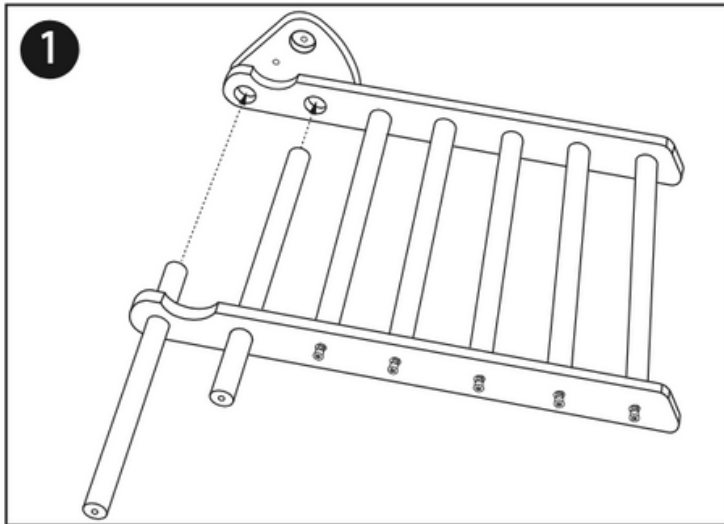

WARNING: parts

Check all the parts of the climbing arch regularly

Instructions Manual

Tips:

The product is hand-made with original ecological materials, and the natural wood grain in the pores is relatively rough. It needs to be installed by an adult. After all screws are tightened, please place it on the flat ground, Children can be under adult care enjoy the comfort of sports.