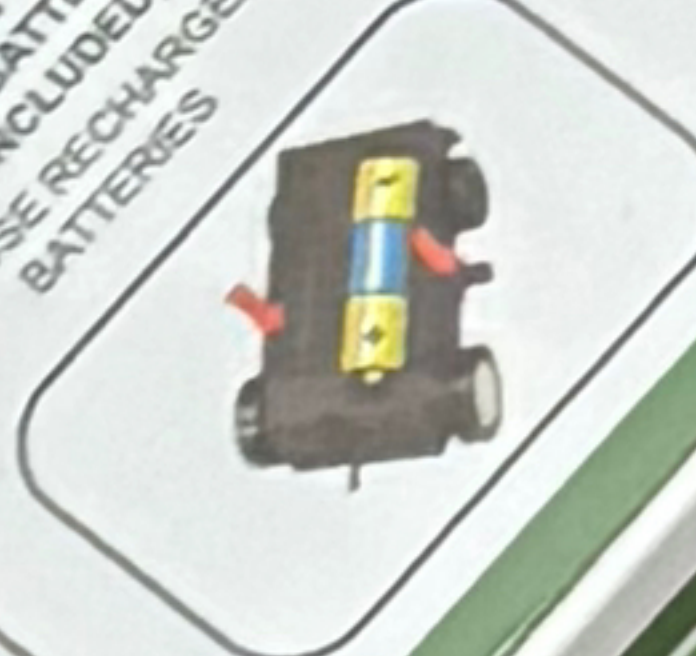

1x1.5V AAA ALKALINE BATTERIES (NOT INCLUDED) DO NOT USE RECHARGEABLE BATTERIES