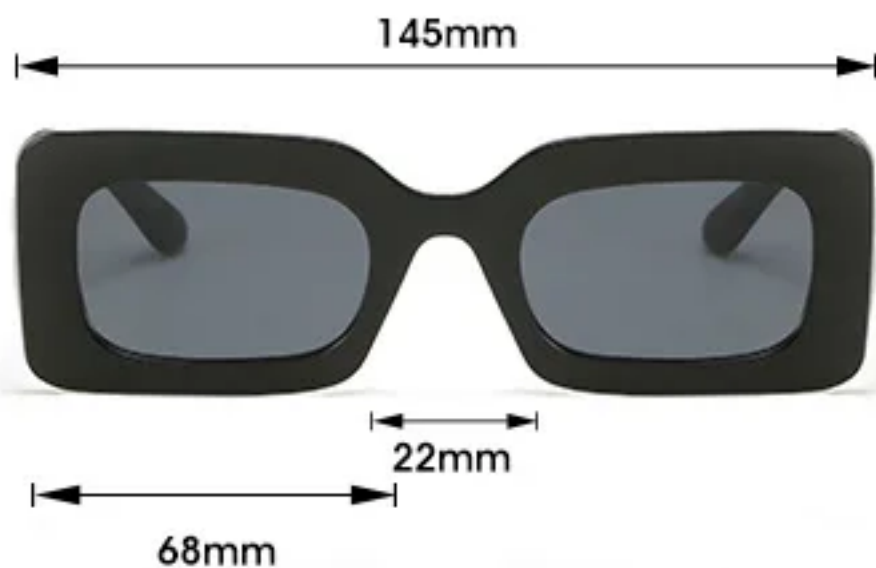

## PRODUCT PROPERTIES

⚠ PS:the size of products is measured by hand,so the error is 1-3mm

Model / #

Frame Material / PC

Gender / Unisex

Weight / 39.5G