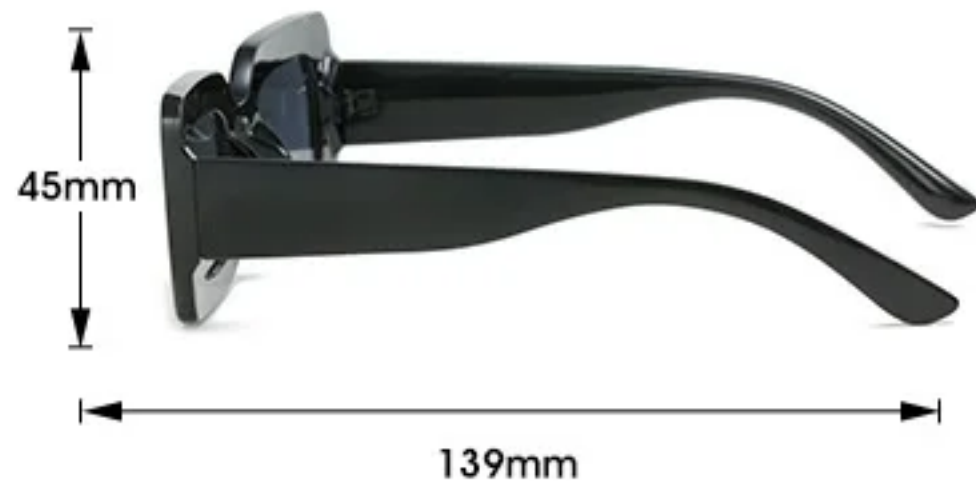

## PRODUCT PROPERTIES

⚠ PS:the size of products is measured by hand,so the error is 1-3mm

Model / #

Frame Material / PC

Gender / Unisex

Weight / 39.5G