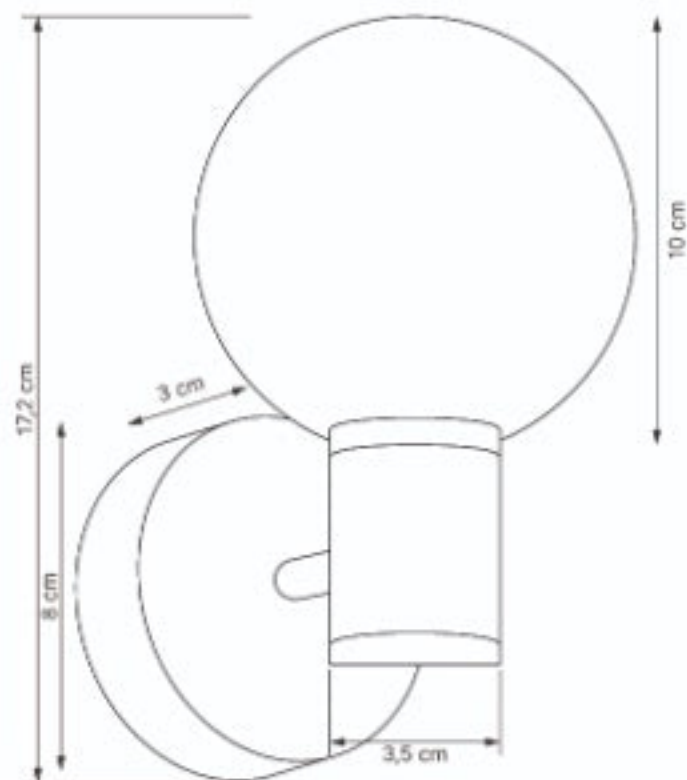

AMER

1230005

CE

Excluded

IP
44

- Black
- 1 x G9 (excl.)
- Max. 25W
- 220-240V~60Hz

www.olucia.com
Made in China

Bathroom