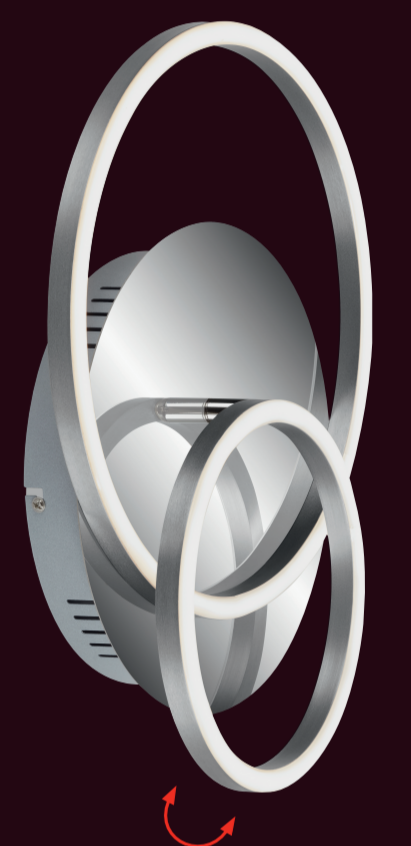

BRILONER®

LED

LED 24,5 W
2800 lm

Warm white
3000K

Step dimmable