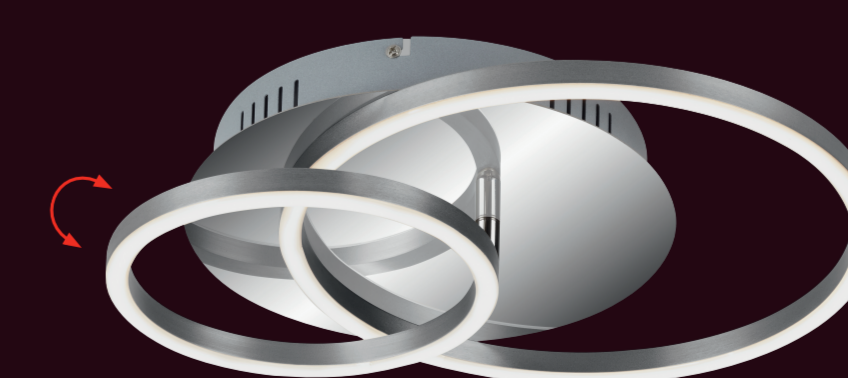

BRILONER®

LED

LED 24,5 W
2800 lm

Warm white
3000K

Step dimmable